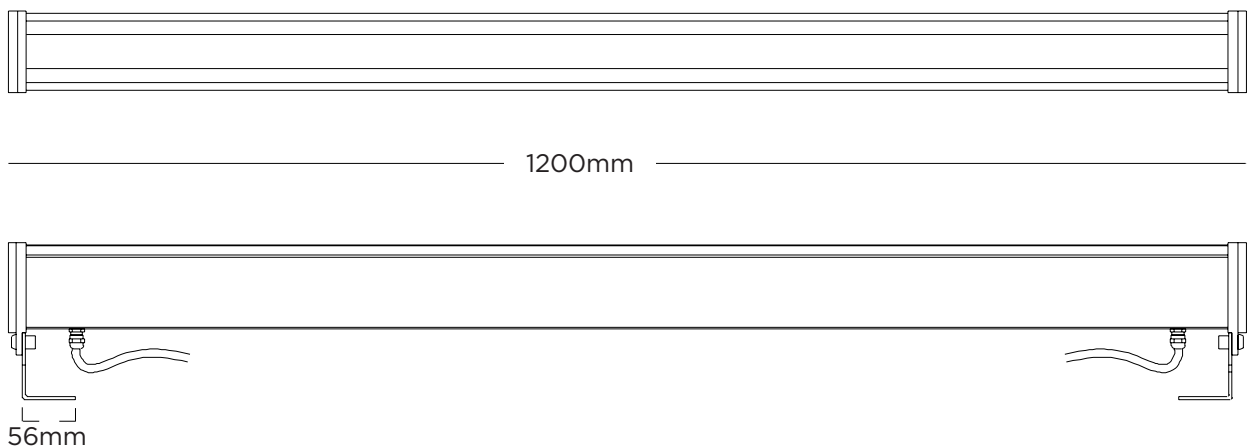

### FEATURES

- 5-year** Electrical System Warranty
- Excellent colour consistency** MacAdam 3 SDCM
- Long life** 50,000 hours (L70)
- Low voltage** 24VDC constant voltage
- Various beam angles** 30°/60°/90°/120°
- IP Rating** IP66
- Max. length** 1.2m standard (other lengths available on request)
- Extrusion** Anodised aluminium
- Adjustable Mounting Brackets** to facilitate the mounting of the luminaire in any working position
- Control Options** Switched | 0-10V | DALI | DMX
- Power** via external or integral power supplies
- Standard or High Output (HO)** versions available
- Weight** 5.5kg (integral power supply)

ORDERING CODE <sup>1</sup>	DESCRIPTION*	POWER WATTAGE	LUMEN OUTPUT	CRI
240470-XX-YY	SPACELINE GRANGE IP66 LED 2700K WARM WHITE 1.2m	17W	1596	>80
240471-XX-YY	SPACELINE GRANGE IP66 LED 3000K WARM WHITE 1.2m	17W	1638	>80
240472-XX-YY	SPACELINE GRANGE IP66 LED 4000K NEUTRAL WHITE 1.2m	17W	1764	>80
240473-XX-YY	SPACELINE GRANGE IP66 LED 5000K NEUTRAL WHITE 1.2m	17W	1764	>80
240474-XX-YY	SPACELINE GRANGE IP66 LED 6500K NEUTRAL WHITE 1.2m	17W	1722	>80
240475-XX-YY	SPACELINE GRANGE HO IP66 LED 2700K WARM WHITE 1.2m	30W	2660	>80
240476-XX-YY	SPACELINE GRANGE HO IP66 LED 3000K WARM WHITE 1.2m	30W	2730	>80
240477-XX-YY	SPACELINE GRANGE HO IP66 LED 4000K NEUTRAL WHITE 1.2m	30W	2940	>80
240478-XX-YY	SPACELINE GRANGE HO IP66 LED 5000K NEUTRAL WHITE 1.2m	30W	2940	>80
240479-XX-YY	SPACELINE GRANGE HO IP66 LED 6500K NEUTRAL WHITE 1.2m	30W	2870	>80
	*2200K, 2500K, 3500K, 5700K ALSO AVAILABLE ON REQUEST			

<sup>1</sup> Ordering codes:  
 XX = Beam Angle (30 = 30°, 60 = 60°, 90 = 90°, 120 = 120°)  
 YY = Cover (CL = Clear, FR = Frosted, WH = White)

## DIMENSIONS