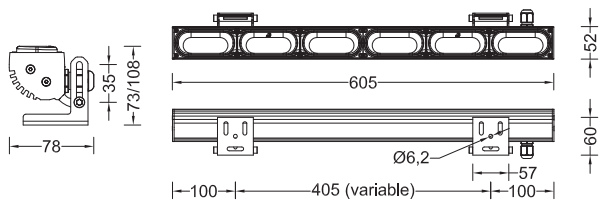

## Dimensions (mm)

## Technical specification

Source:  
High power LED  
LED Count:  
18 (mono, RGB, TW), 24 (RGBW, RGBA)  
LED life time:  
>50,000 hrs (L70 B50)  
Source flux:  
2930 lm (NW)  
Luminaire efficiency:  
70 lm/W (NW\_NB)  
Input power:  
34W  
Supply voltage:  
48 VDC  
Driver:  
Remote power supply and integrated current regulator  
Insulation class:  
III  
Protections:  
Short circuit, overload, over voltage and thermal  
Colour:  
White (2200K to 6000K), RGB, RGBW, RGBA, Tunable White (2200K to 6000K), Red, Green, Blue, Amber  
Emission:  
PC precision optics 8°, 30°, 45°, 8°x45°, 100° and 40°x75° reflector  
Working position:  
Any  
Fixation:  
2 bracket with 3 elongated holes Ø6.2mm and 1 hole Ø6.2mm  
IP rating:  
IP65 and IP67  
IK rating:  
IK 08  
Storage:  
-50°C to +80°C  
Control:  
No control (On/Off) or via control accessories (DMX-512A)  
Connection:  
M12 Connector (IP67)  
Construction:  
Anodised aluminum extruded body, AISI 316 stainless steel brackets, pressure compensation valve, UV-stable polycarbonate cover, hermetic sealing by silicone gaskets, stainless steel screws  
Weight:  
1.6 kg