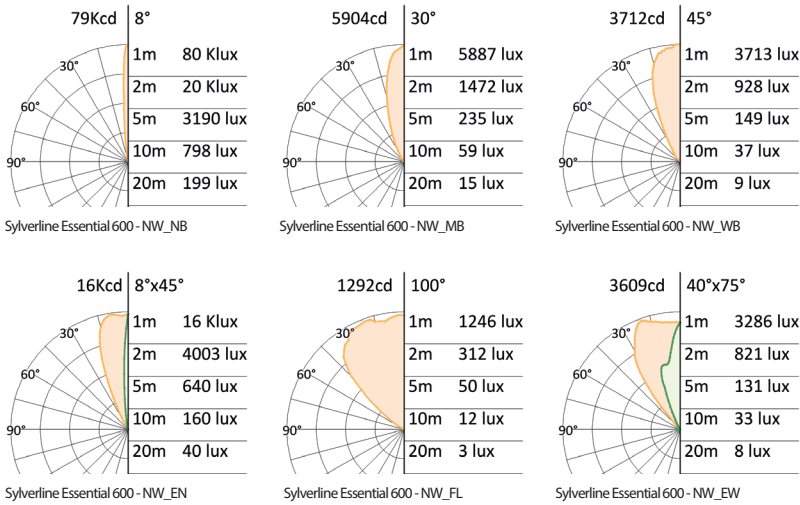

## Dimensions (mm)

## Photometric curve

## Technical specification

Source:  
High power LED  
LED Count:  
18 (mono, RGB, TW), 24 (RGBW, RGBA)  
LED life time:  
>50,000 hrs (L70 B50)  
Source flux:  
2930 lm (NW)  
Luminaire efficiency:  
70 lm/W (NW\_NB)  
Input power:  
34W  
Supply voltage:  
48 VDC  
Driver:  
Remote power supply and integrated current regulator  
Insulation class:  
III  
Protections:  
Short circuit, overload, over voltage and thermal  
Colour:  
White (2200K to 6000K), RGB, RGBW, RGBA, Tunable White (2200K to 6000K), Red, Green, Blue, Amber  
Emission:  
PC precision optics 8°, 30°, 45°, 8°x45°, 100° and 40°x75° reflector  
Working position:  
Any  
Fixation:  
2 bracket with 3 elongated holes Ø6.2mm and 1 hole Ø6.2mm  
IP rating:  
IP65 and IP67  
IK rating:  
IK 08  
Storage:  
-50°C to +80°C  
Control:  
No control (On/Off) or via control accessories (DMX-512A)  
Connection:  
M12 Connector (IP67)  
Construction:  
Anodised aluminum extruded body, AISI 316 stainless steel brackets, pressure compensation valve, UV-stable polycarbonate cover, hermetic sealing by silicone gaskets, stainless steel screws  
Weight:  
1.6 kg

## Code table

product	size	finishing	control	voltage	color	optics
ESS	06	AN	R	048	SW	NB
ESS= Sylverline Essential	06= 600mm	AN= Anodised aluminium	R= Regulator	048= 48VDC	SW = 2200 K WW= 3000 K NW = 4000 K CW = 6000 K MR = Red MG = Green MB = Blue MA = Amber RT = RGB RW = RGB+White RA = RGB+Amber TW = SW to CW	NB = Narrow beam MB = Medium beam WB = Wide beam EN = Elliptical narrow FL = Flood optics EW = Elliptical wide