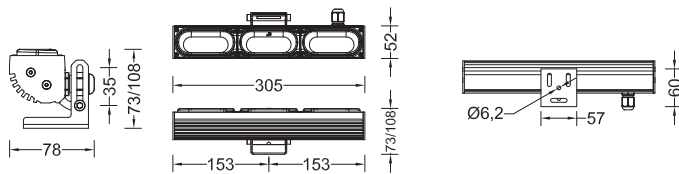

SylverLine Essential 300

Dimensions (mm)

Photometric curve

Technical specifications

Source:
High power LED
LED Count:
9 (mono, RGB, TW), 12 (RGBW, RGBA)
LED life time:
>50,000 hrs (L70 B50)
Source flux:
1465 lm (NW)
Luminaire efficiency:
70 lm/W (NW_NB)
Input power:
17W
Supply voltage:
48 VDC
Driver:
500mA constant current via external Space Cannon Control CC driver
Insulation class:
III
Protection:
Short circuit, overload, over voltage and thermal
Colour:
White (2200K to 6000K), RGB, RGBW, RGBA, Tunable White (2200K to 6000K), Red, Green, Blue, Amber
Beam angles:
PC precision optics 8°, 30°, 45°, 8°x45°, 100° and 40°x75° reflector
Working position:
Any
Fixating:
1 bracket with 3 elongated holes Ø6,2 mm and 1 hole Ø6,2 mm
IP rating:
IP65 and IP67
IK rating:
IK 08
Storage:
-50°C to +80°C
Control:
via external Space Cannon Control CC drivers
Connection:
M12 Connector (IP67)
Construction:
Anodised aluminum extruded body, AISI 316 stainless steel bracket, pressure compensation valve, UV-stable polycarbonate cover, hermetic sealing by silicone gaskets, stainless steel screws
Weight:
0.8 kg

Code table

product	size	finishing	control	voltage	color	optics
ESS	03	AN	R	048	SW	NB
ESS= Sylverline Essential	03= 300mm	AN= Anodized Aluminium	R= With regulator	048= 48VDC	SW = 2200K WW= 3000K NW = 4000K CW = 6000K MR = Red MG= Green MB = Blue MA = Amber RT = RGB RW = RGB+White RA = RGB+Amber TW = SW to CW	NB = Narrow beam MB = Medium beam WB = Wide beam EN = Elliptical narrow FL = Flood optics EW = Elliptical wide