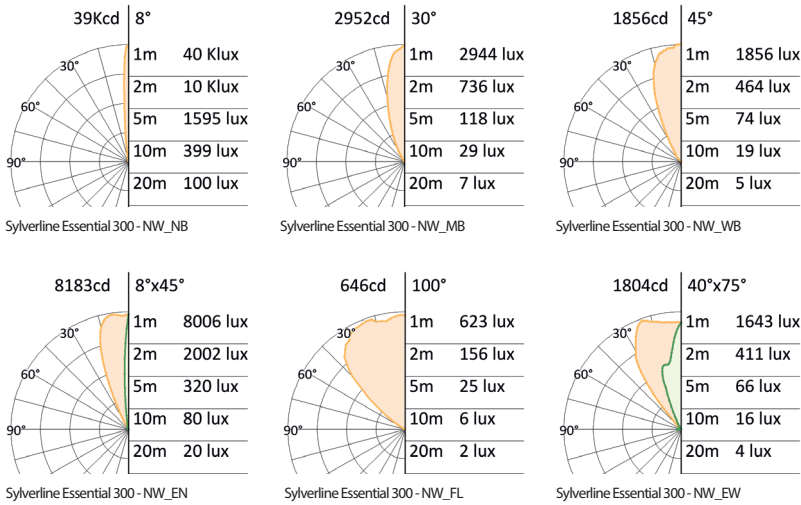

SylverLine Essential 300

Dimensions (mm)

Photometric curve

Technical specifications

Source:
High power LED
LED Count:
9 (mono, RGB, TW), 12 (RGBW, RGBA)
LED life time:
>50,000 hrs (L70 B50)
Source flux:
1465 lm (NW)
Luminaire efficiency:
70 lm/W (NW_NB)
Input power:
17W
Supply voltage:
48 VDC
Driver:
500mA constant current via external Space Cannon Control CC driver
Insulation class:
III
Protection:
Short circuit, overload, over voltage and thermal
Colour:
White (2200K to 6000K), RGB, RGBW, RGBA, Tunable White (2200K to 6000K), Red, Green, Blue, Amber
Beam angles:
PC precision optics 8°, 30°, 45°, 8°x45°, 100° and 40°x75° reflector
Working position:
Any
Fixating:
1 bracket with 3 elongated holes Ø6,2 mm and 1 hole Ø6,2 mm
IP rating:
IP65 and IP67
IK rating:
IK 08
Storage:
-50°C to +80°C
Control:
via external Space Cannon Control CC drivers
Connection:
M12 Connector (IP67)
Construction:
Anodised aluminum extruded body, AISI 316 stainless steel bracket, pressure compensation valve, UV-stable polycarbonate cover, hermetic sealing by silicone gaskets, stainless steel screws
Weight:
0.8 kg

Code table

product	size	finishing	control	voltage	color	optics
ESS	03	AN	R	048	SW	NB
ESS= Sylverline Essential	03= 300mm	AN= Anodized Aluminium	R= With regulator	048= 48VDC	SW = 2200K WW= 3000K NW = 4000K CW = 6000K MR = Red MG= Green MB = Blue MA = Amber RT = RGB RW = RGB+White RA = RGB+Amber TW = SW to CW	NB = Narrow beam MB = Medium beam WB = Wide beam EN = Elliptical narrow FL = Flood optics EW = Elliptical wide