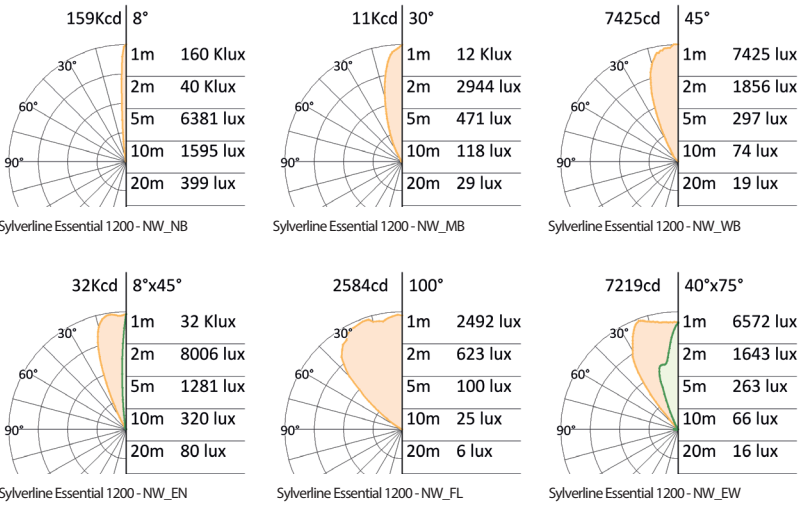

Sylverline Essential 1200

Dimensions (mm)

Photometric curve

Technical specification

Source:
High power LED
LED Count:
36 (mono, RGB, TW), 48 (RGBW, RGBA)
LED life time:
>50,000 hrs (L70 B50)
Source flux:
5855 lm (NW)
Luminaire efficiency:
70 lm/W (NW_NB)
Input power:
68W
Supply voltage:
48 VDC
Driver:
Remote power supply and integrated current regulator
Insulation class:
III
Protections:
Short circuit, overload, over voltage and thermal
Colour:
White (2200K to 6000K), RGB, RGBW, RGBA, Tunable White (2200K to 6000K), Red, Green, Blue, Amber
Emission:
PC precision optics 8°, 30°, 45°, 8°x45°, 100° and 40°x75° reflector
Working position:
Any
Fixation:
2 bracket with 3 elongated holes Ø6.2mm and 1 hole Ø6.2mm
IP rating:
IP65 and IP67
IK rating:
IK 08
Storage:
-50°C to +80°C
Control:
No control (On/Off) or via control accessories (DMX-512A)
Connection:
M12 Connector (IP67)
Construction:
Anodised aluminum extruded body, AISI 316 stainless steel brackets, pressure compensation valve, UV-stable polycarbonate cover, hermetic sealing by silicone gaskets, stainless steel screws
Weight:
3.0 kg

Code table

product	size	finishing	control	voltage	color	optics
ESS	12	AN	R	048	SW	NB
ESS= Sylverline Essential	12= 1200mm	AN= Anodised Aluminium	R= Regulator	048= 48Vdc	SW = 2200 K WW= 3000 K NW= 4000 K CW = 6000 K MR = Red MG= Green MB = Blue MA = Amber RT = RGB RW = RGB+White RA = RGB+Amber TW = SW to CW	NB = Narrow beam MB = Medium beam WB = Wide beam EW = Elliptical narrow FL = Flood optics EW = Elliptical wide