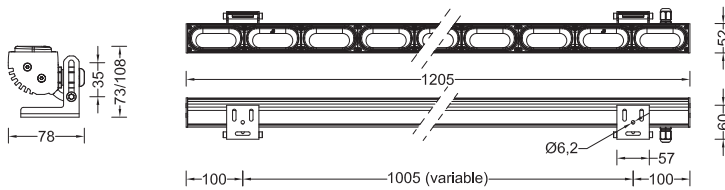

Sylverline Essential 1200

Dimensions (mm)

Photometric curve

Technical specification

Source:
High power LED
LED Count:
36 (mono, RGB, TW), 48 (RGBW, RGBA)
LED life time:
>50,000 hrs (L70 B50)
Source flux:
5855 lm (NW)
Luminaire efficiency:
70 lm/W (NW_NB)
Input power:
68W
Supply voltage:
48 VDC
Driver:
Remote power supply and integrated current regulator
Insulation class:
III
Protections:
Short circuit, overload, over voltage and thermal
Colour:
White (2200K to 6000K), RGB, RGBW, RGBA, Tunable White (2200K to 6000K), Red, Green, Blue, Amber
Emission:
PC precision optics 8°, 30°, 45°, 8°x45°, 100° and 40°x75° reflector
Working position:
Any
Fixation:
2 bracket with 3 elongated holes Ø6.2mm and 1 hole Ø6.2mm
IP rating:
IP65 and IP67
IK rating:
IK 08
Storage:
-50°C to +80°C
Control:
No control (On/Off) or via control accessories (DMX-512A)
Connection:
M12 Connector (IP67)
Construction:
Anodised aluminum extruded body, AISI 316 stainless steel brackets, pressure compensation valve, UV-stable polycarbonate cover, hermetic sealing by silicone gaskets, stainless steel screws
Weight:
3.0 kg

Code table

product	size	finishing	control	voltage	color	optics
ESS	12	AN	R	048	SW	NB
ESS= Sylverline Essential	12= 1200mm	AN= Anodised Aluminium	R= Regulator	048= 48Vdc	SW = 2200 K WW= 3000 K NW= 4000 K CW = 6000 K MR = Red MG= Green MB = Blue MA = Amber RT = RGB RW = RGB+White RA = RGB+Amber TW = SW to CW	NB = Narrow beam MB = Medium beam WB = Wide beam EW = Elliptical narrow FL = Flood optics EW = Elliptical wide