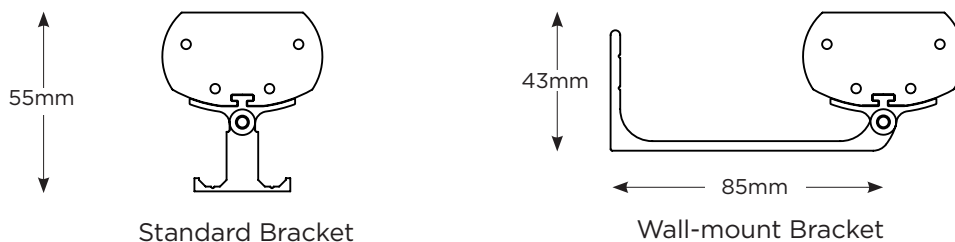

MOUNTING DETAILS

Model

Mini Athena MkII 300
Mini Athena MkII 600
Mini Athena MkII 900
Mini Athena MkII 1200

Length

304mm
604mm
904mm
1204mm

Official Partner:

LUMILEDS

The Brighter LED

Specifications subject to change without notice

spacecannon
Australia

www.spacecannon.com.au