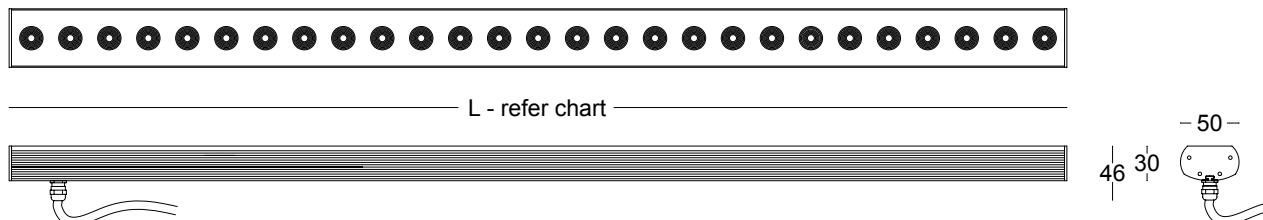

SPECIFICATIONS

Housing

Aluminium, *clear anodised as standard (custom colours available on request)

Ingress Protection

IP40

Control

Constant current 350mA via Space Cannon Control Series 350mA DMX drivers.

LEDs

Philips Lumileds LUXEON Rebel LEDs
300mm: 9 LEDs
600mm: 18 LEDs
900mm: 27 LEDs
1200mm: 36 LEDs

LED Optics

Specify at time of order: 6°, 20°, 30°, 45°, 9x45°. Also available with no optics.

LED Colours

Single colour:
Red, Green, Blue, Amber, Cool White, Warm White.
Also available in variable white and variable colour (RGB).

Power

300mm: 11W
600mm: 22W
900mm: 33W
1200mm: 44W

Accessories

Mounting brackets

Accessories not included

DMX controller

DIMENSIONS