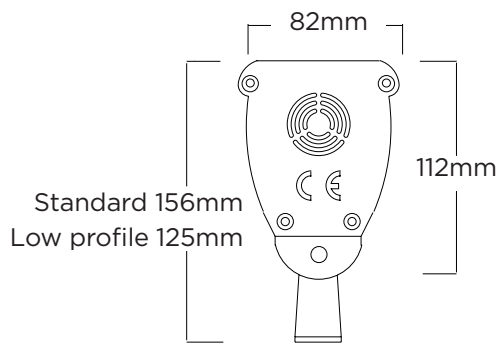

**Cable** Combined UV-stabilised outdoor power/data cable with custom 7-pin in/out connectors for easy installation. Simply daisy-chain together.

**Adjustable Bracket** Allows the mounting of the luminaire in any working position.

### DIMENSIONS

L - refer below

56mm

Model	Length
Aurora 400	455mm
Aurora 600	655mm
Aurora 900	955mm
Aurora 1200	1255mm

Official Partner: