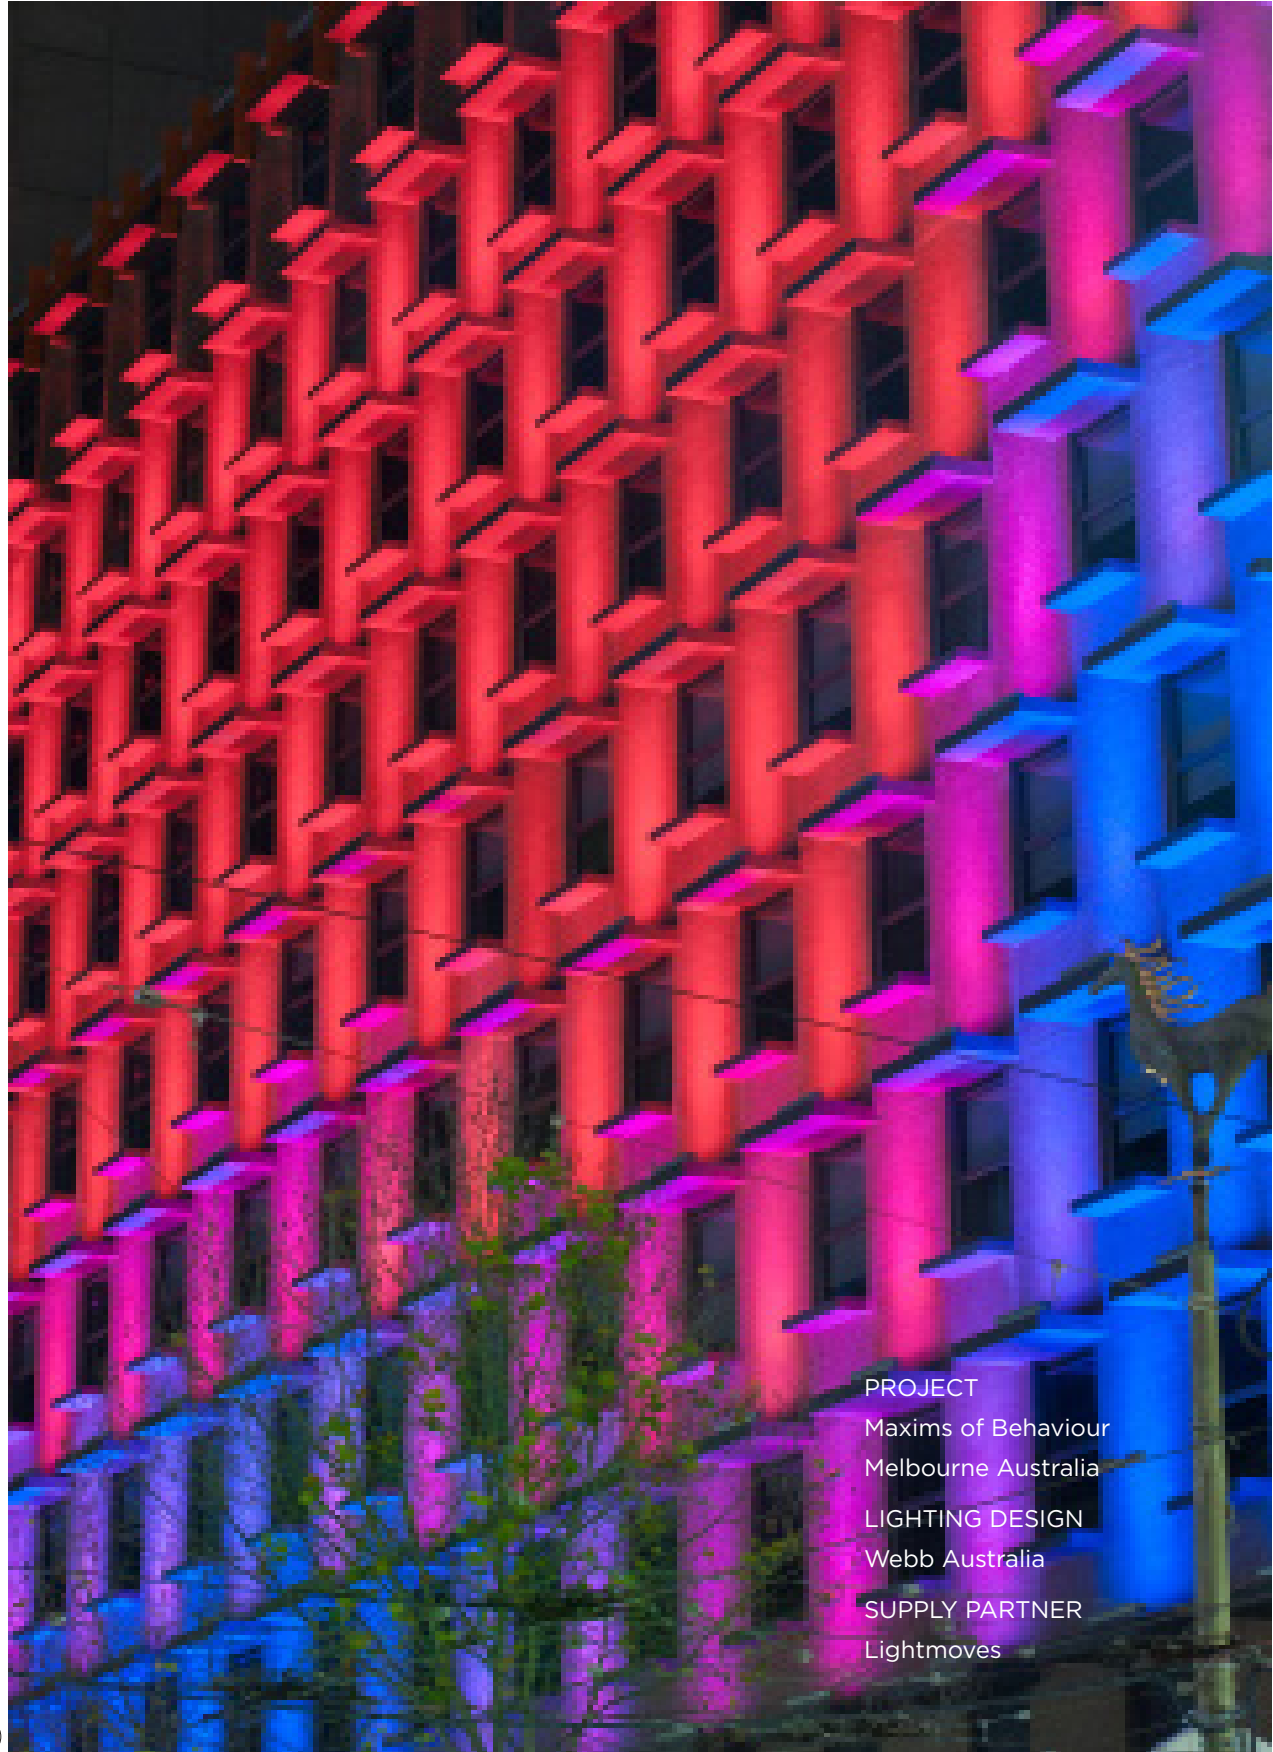

AURORA

ULTRA HIGH-POWER LED BAR

20W — 90W

PROJECT

Maxims of Behaviour
Melbourne Australia

LIGHTING DESIGN

Webb Australia

SUPPLY PARTNER

Lightmoves