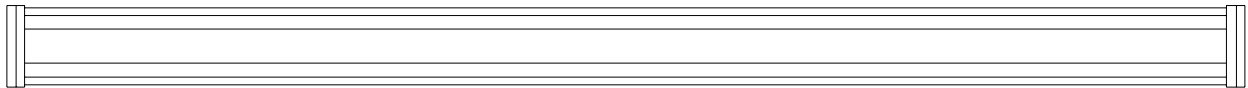

### DIMENSIONS

L - refer below

56mm

Model	Length
Aurora 400	455mm
Aurora 600	655mm
Aurora 900	955mm
Aurora 1200	1255mm

Official Partner: