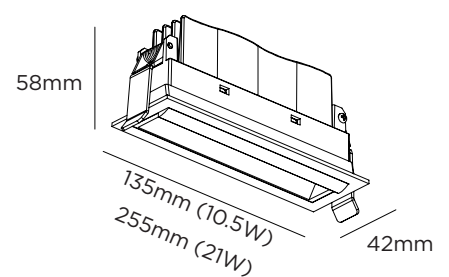

Driver: Remote

Weight: 0.24kg (10.5W), 0.46kg (21W)

FEATURES

- Available in two sizes
- 5-year Electrical System Warranty
- High Colour Consistency
- LEDiL Optics (Finland)
- 2700K or 3000K standard
- Beam angles 15°, 36°, 50°
- Dimmable (Phase Dim¹, DALI, DMX)
- CRI >90
- 700mA constant current supply
- Suitable for ceilings 5-25mm thick
- Cutout 128mm x 35mm (10.5W),
248mm x 35mm (21W)

*21W model shown

NARROW

MEDIUM

WIDE

IP
20

ORDERING CODE ²	DESCRIPTION	POWER (W)	LUMEN OUTPUT
			CRI 90
240800-90-YY	NYX LINEAR WALL WASHER 10.5W 2700K 15°	10.5	TBC
240801-90-YY	NYX LINEAR WALL WASHER 10.5W 2700K 36°	10.5	TBC
240802-90-YY	NYX LINEAR WALL WASHER 10.5W 2700K 50°	10.5	TBC
240803-90-YY	NYX LINEAR WALL WASHER 10.5W 3000K 15°	10.5	TBC
240804-90-YY	NYX LINEAR WALL WASHER 10.5W 3000K 36°	10.5	TBC
240805-90-YY	NYX LINEAR WALL WASHER 10.5W 3000K 50°	10.5	TBC
240806-90-YY	NYX LINEAR WALL WASHER 21W 2700K 15°	21	TBC
240807-90-YY	NYX LINEAR WALL WASHER 21W 2700K 36°	21	TBC
240808-90-YY	NYX LINEAR WALL WASHER 21W 2700K 50°	21	TBC
240809-90-YY	NYX LINEAR WALL WASHER 21W 3000K 15°	21	TBC
240810-90-YY	NYX LINEAR WALL WASHER 21W 3000K 36°	21	TBC
240811-90-YY	NYX LINEAR WALL WASHER 21W 3000K 50°	21	TBC