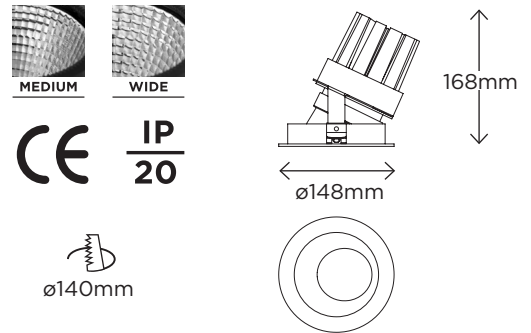

MURO TILT L

27W

FIXED LOW-GLARE LED RECESSED WALLWASHER

DESCRIPTION

Body: Die-cast Aluminium

Reflector: Optical Reflector & Glass

Trim: Aluminium (white standard, black/custom avail.)

Driver: Remote constant current

Weight: 1.18kg

FEATURES

- 5-year Electrical System Warranty
- High Colour Consistency
- Passive Cooling
- 3000K and 4000K (others avail. on request)
- Beam angles 30° and 50°
- Dimmable (Phase Dim¹, DALI)
- CRI >90
- Cutout Ø140mm
- Low Glare

ORDERING CODE ²	DESCRIPTION	POWER (W)	LUMEN OUTPUT
			CRI 90
180040-90-YY	MURO TILT LED WALLWASHER 27W 3000K 30°	27	1621
180041-90-YY	MURO TILT LED WALLWASHER 27W 4000K 30°	27	1652
180042-90-YY	MURO TILT LED WALLWASHER 27W 3000K 50°	27	1503
180043-90-YY	MURO TILT LED WALLWASHER 27W 4000K 50°	27	1533