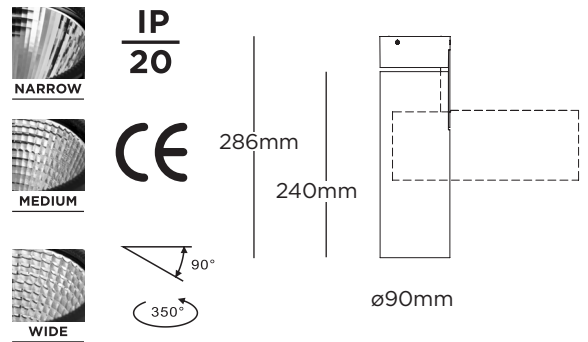

ALLEGRA SM

28W

ELEGANT ADJUSTABLE LED SURFACE-MOUNT SPOTLIGHT

DESCRIPTION

Body: Aluminium (white or black standard)

Optic: Collimator

Mount: Surface-mount

Driver: Integral

Weight: 1.33kg

FEATURES

- 5-year Electrical System Warranty
- High Colour Consistency
- Passive Cooling
- 3000K, 4000K standard (2700K on request)
- Beam angles 15°, 25°, 30° and 66°
(elliptical optics available on request)
- Dimmable (Phase Dim¹, DALI)
- CRI >90
- Dimensions 286mm L x Ø90mm

ORDERING CODE ²	DESCRIPTION	POWER (W)	LUMEN OUTPUT
			CRI 90
121780-XX-YY	ALLEGRA 28W LED SURFACE-MOUNT SPOTLIGHT 2700K 15°	28	2184
121781-XX-YY	ALLEGRA 28W LED SURFACE-MOUNT SPOTLIGHT 2700K 25°	28	2604
121782-XX-YY	ALLEGRA 28W LED SURFACE-MOUNT SPOTLIGHT 2700K 30°	28	2576
121783-XX-YY	ALLEGRA 28W LED SURFACE-MOUNT SPOTLIGHT 2700K 66°	28	2436
121784-XX-YY	ALLEGRA 28W LED SURFACE-MOUNT SPOTLIGHT 3000K 15°	28	2212
121785-XX-YY	ALLEGRA 28W LED SURFACE-MOUNT SPOTLIGHT 3000K 25°	28	2632
121786-XX-YY	ALLEGRA 28W LED SURFACE-MOUNT SPOTLIGHT 3000K 30°	28	2604
121787-XX-YY	ALLEGRA 28W LED SURFACE-MOUNT SPOTLIGHT 3000K 66°	28	2464
121788-XX-YY	ALLEGRA 28W LED SURFACE-MOUNT SPOTLIGHT 4000K 15°	28	2268
121789-XX-YY	ALLEGRA 28W LED SURFACE-MOUNT SPOTLIGHT 4000K 25°	28	2688
121790-XX-YY	ALLEGRA 28W LED SURFACE-MOUNT SPOTLIGHT 4000K 30°	28	2632
121791-XX-YY	ALLEGRA 28W LED SURFACE-MOUNT SPOTLIGHT 4000K 66°	28	2520