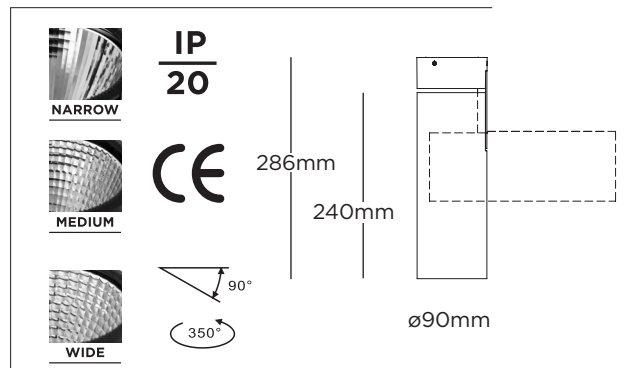

### DESCRIPTION

**Body:** Aluminium (white or black standard)

**Optic:** Collimator

**Mount:** Surface-mount

**Driver:** Integral

**Weight:** 1.33kg

### FEATURES

- 5-year Electrical System Warranty
- High Colour Consistency
- Passive Cooling
- 3000K, 4000K standard (2700K on request)
- Beam angles 15°, 25°, 30° and 66° (elliptical optics available on request)
- Dimmable (Phase Dim<sup>1</sup>, DALI)
- CRI >90
- Dimensions 286mm L x Ø90mm