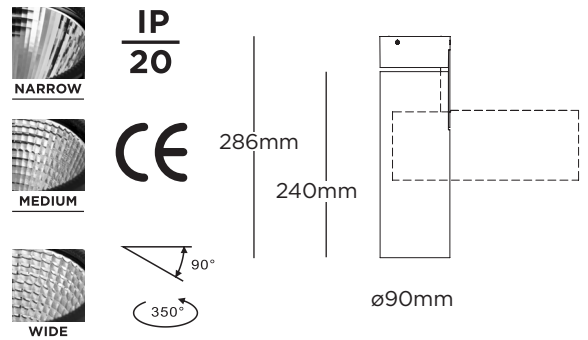

ALLEGRA SM

ELEGANT ADJUSTABLE LED SURFACE-MOUNT SPOTLIGHT

12W

DESCRIPTION

Body: Aluminium (white or black standard)

Optic: Collimator

Mount: Surface-mount

Driver: Integral

Weight: 1.33kg

FEATURES

- 5-year Electrical System Warranty
- High Colour Consistency
- Passive Cooling
- 3000K, 4000K standard (2700K on request)
- Beam angles 15°, 25°, 30° and 66°
(elliptical optics available on request)
- Dimmable (Phase Dim¹, DALI)
- CRI >90
- Dimensions 286mm L x Ø90mm

ORDERING CODE ²	DESCRIPTION	POWER (W)	LUMEN OUTPUT
			CRI 90
121750-XX-YY	ALLEGRA 12W LED SURFACE-MOUNT SPOTLIGHT 2700K 15°	12	1080
121751-XX-YY	ALLEGRA 12W LED SURFACE-MOUNT SPOTLIGHT 2700K 25°	12	1104
121752-XX-YY	ALLEGRA 12W LED SURFACE-MOUNT SPOTLIGHT 2700K 30°	12	1104
121753-XX-YY	ALLEGRA 12W LED SURFACE-MOUNT SPOTLIGHT 2700K 66°	12	1044
121754-XX-YY	ALLEGRA 12W LED SURFACE-MOUNT SPOTLIGHT 3000K 15°	12	1092
121755-XX-YY	ALLEGRA 12W LED SURFACE-MOUNT SPOTLIGHT 3000K 25°	12	1128
121756-XX-YY	ALLEGRA 12W LED SURFACE-MOUNT SPOTLIGHT 3000K 30°	12	1116
121757-XX-YY	ALLEGRA 12W LED SURFACE-MOUNT SPOTLIGHT 3000K 66°	12	1080
121758-XX-YY	ALLEGRA 12W LED SURFACE-MOUNT SPOTLIGHT 4000K 15°	12	1116
121759-XX-YY	ALLEGRA 12W LED SURFACE-MOUNT SPOTLIGHT 4000K 25°	12	1152
121760-XX-YY	ALLEGRA 12W LED SURFACE-MOUNT SPOTLIGHT 4000K 30°	12	1128
121761-XX-YY	ALLEGRA 12W LED SURFACE-MOUNT SPOTLIGHT 4000K 66°	12	1092