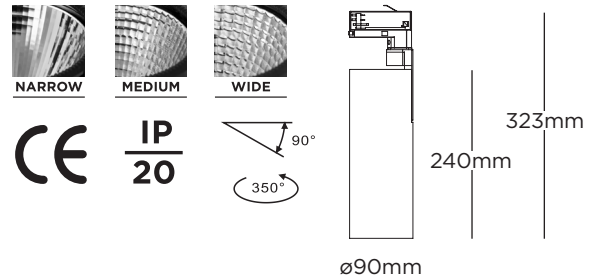

### DESCRIPTION

**Body:** Aluminium (white or black standard)

**Optic:** Collimator

**Adapter:** 3-circuit Universal Type

**Driver:** Integral

**Weight:** 1.18kg

### FEATURES

- 5-year Electrical System Warranty
- High Colour Consistency
- Passive Cooling
- 3000K, 4000K standard (2700K on request)
- Beam angles 15°, 25°, 30° and 66° (elliptical optics available on request)
- Dimmable (Phase Dim<sup>1</sup>, DALI)
- CRI >90
- Dimensions 240mm L x Ø90mm

ORDERING CODE <sup>2</sup>	DESCRIPTION	POWER (W)	LUMEN OUTPUT
			CRI 90
121740-XX-YY	ALLEGRA 28W LED TRACK SPOTLIGHT 2700K 15°	28	2184
121741-XX-YY	ALLEGRA 28W LED TRACK SPOTLIGHT 2700K 25°	28	2604
121742-XX-YY	ALLEGRA 28W LED TRACK SPOTLIGHT 2700K 30°	28	2576
121743-XX-YY	ALLEGRA 28W LED TRACK SPOTLIGHT 2700K 66°	28	2436
121744-XX-YY	ALLEGRA 28W LED TRACK SPOTLIGHT 3000K 15°	28	2212
121745-XX-YY	ALLEGRA 28W LED TRACK SPOTLIGHT 3000K 25°	28	2632
121746-XX-YY	ALLEGRA 28W LED TRACK SPOTLIGHT 3000K 30°	28	2604
121747-XX-YY	ALLEGRA 28W LED TRACK SPOTLIGHT 3000K 66°	28	2464
121748-XX-YY	ALLEGRA 28W LED TRACK SPOTLIGHT 4000K 15°	28	2268
121749-XX-YY	ALLEGRA 28W LED TRACK SPOTLIGHT 4000K 25°	28	2688
121750-XX-YY	ALLEGRA 28W LED TRACK SPOTLIGHT 4000K 30°	28	2632
121751-XX-YY	ALLEGRA 28W LED TRACK SPOTLIGHT 4000K 66°	28	2520