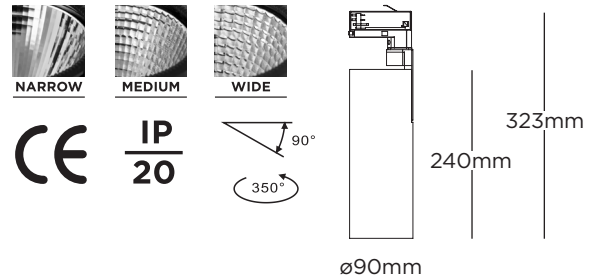

ALLEGRA

20W

ELEGANT ADJUSTABLE LED TRACK SPOTLIGHT

DESCRIPTION

Body: Aluminium (white or black standard)

Optic: Collimator

Adapter: 3-circuit Universal Type

Driver: Integral

Weight: 1.18kg

FEATURES

- 5-year Electrical System Warranty
- High Colour Consistency
- Passive Cooling
- 3000K, 4000K standard (2700K on request)
- Beam angles 15°, 25°, 30° and 66°
(elliptical optics available on request)
- Dimmable (Phase Dim¹, DALI)
- CRI >90
- Dimensions 240mm L x Ø90mm

ORDERING CODE ²	DESCRIPTION	POWER (W)	LUMEN OUTPUT
			CRI 90
121720-XX-YY	ALLEGRA 20W LED TRACK SPOTLIGHT 2700K 15°	20	1540
121721-XX-YY	ALLEGRA 20W LED TRACK SPOTLIGHT 2700K 25°	20	1600
121722-XX-YY	ALLEGRA 20W LED TRACK SPOTLIGHT 2700K 30°	20	1620
121723-XX-YY	ALLEGRA 20W LED TRACK SPOTLIGHT 2700K 66°	20	1500
121724-XX-YY	ALLEGRA 20W LED TRACK SPOTLIGHT 3000K 15°	20	1560
121725-XX-YY	ALLEGRA 20W LED TRACK SPOTLIGHT 3000K 25°	20	1640
121726-XX-YY	ALLEGRA 20W LED TRACK SPOTLIGHT 3000K 30°	20	1640
121727-XX-YY	ALLEGRA 20W LED TRACK SPOTLIGHT 3000K 66°	20	1540
121728-XX-YY	ALLEGRA 20W LED TRACK SPOTLIGHT 4000K 15°	20	1600
121729-XX-YY	ALLEGRA 20W LED TRACK SPOTLIGHT 4000K 25°	20	1680
121730-XX-YY	ALLEGRA 20W LED TRACK SPOTLIGHT 4000K 30°	20	1680
121731-XX-YY	ALLEGRA 20W LED TRACK SPOTLIGHT 4000K 66°	20	1580