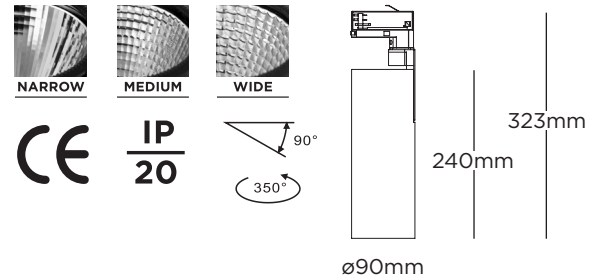

ALLEGRA

ELEGANT ADJUSTABLE LED TRACK SPOTLIGHT

12W

DESCRIPTION

Body: Aluminium (white or black standard)

Optic: Collimator

Adapter: 3-circuit Universal Type

Driver: Integral

Weight: 1.18kg

FEATURES

- 5-year Electrical System Warranty
- High Colour Consistency
- Passive Cooling
- 3000K, 4000K standard (2700K on request)
- Beam angles 15°, 25°, 30° and 66°
(elliptical optics available on request)
- Dimmable (Phase Dim¹, DALI)
- CRI >90
- Dimensions 240mm L x Ø90mm

ORDERING CODE ²	DESCRIPTION	POWER (W)	LUMEN OUTPUT
			CRI 90
121700-XX-YY	ALLEGRA 12W LED TRACK SPOTLIGHT 2700K 15°	12	1080
121701-XX-YY	ALLEGRA 12W LED TRACK SPOTLIGHT 2700K 25°	12	1104
121702-XX-YY	ALLEGRA 12W LED TRACK SPOTLIGHT 2700K 30°	12	1104
121703-XX-YY	ALLEGRA 12W LED TRACK SPOTLIGHT 2700K 66°	12	1044
121704-XX-YY	ALLEGRA 12W LED TRACK SPOTLIGHT 3000K 15°	12	1092
121705-XX-YY	ALLEGRA 12W LED TRACK SPOTLIGHT 3000K 25°	12	1128
121706-XX-YY	ALLEGRA 12W LED TRACK SPOTLIGHT 3000K 30°	12	1116
121707-XX-YY	ALLEGRA 12W LED TRACK SPOTLIGHT 3000K 66°	12	1080
121708-XX-YY	ALLEGRA 12W LED TRACK SPOTLIGHT 4000K 15°	12	1116
121709-XX-YY	ALLEGRA 12W LED TRACK SPOTLIGHT 4000K 25°	12	1152
121710-XX-YY	ALLEGRA 12W LED TRACK SPOTLIGHT 4000K 30°	12	1128
121711-XX-YY	ALLEGRA 12W LED TRACK SPOTLIGHT 4000K 66°	12	1092