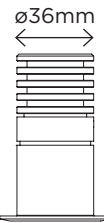

## DESCRIPTION

**Body:** Aluminium

**Trim:** Aluminium (white standard, black/custom avail.)

**Driver:** Remote 350mA constant current

**Weight:** 0.2kg

MEDIUM

$\varnothing$ 45mm

IP  
20

83mm

$\leftarrow \varnothing$ 55mm  $\rightarrow$

ORDERING CODE <sup>2</sup>	DESCRIPTION	POWER (W)	LUMEN OUTPUT
			CRI 90
113000-90-YY	STELLA DARK 5W FIXED DOWNLIGHT 2700K 25°	5	415
113001-90-YY	STELLA DARK 5W FIXED DOWNLIGHT 3000K 25°	5	435