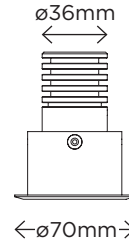

STELLA DARK 5W

COMPACT ADJUSTABLE LOW-GLARE LED DOWNLIGHT

5W

DESCRIPTION

Body: Aluminium

Trim: Aluminium (white standard, black/custom avail.)

Driver: Remote 350mA constant current

Weight: 0.24kg

MEDIUM

ø60mm

IP
20

86mm

←ø70mm→

ORDERING CODE ²	DESCRIPTION	POWER (W)	LUMEN OUTPUT
			CRI 90
113010-90-YY	STELLA DARK 5W ADJUSTABLE DOWNLIGHT 2700K 25°	5	415
113011-90-YY	STELLA DARK 5W ADJUSTABLE DOWNLIGHT 3000K 25°	5	435