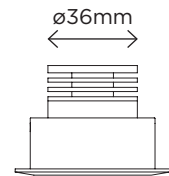

### DESCRIPTION

**Body:** Aluminium

**Trim:** Aluminium (white standard, black/custom avail.)

**Driver:** Remote 350mA constant current

**Weight:** 0.21kg

MEDIUM

Ø 65mm

IP  
20

53mm

←Ø74.5mm→

ORDERING CODE <sup>2</sup>	DESCRIPTION	POWER (W)	LUMEN OUTPUT
			CRI 90
113030-90-YY	STELLA 6W ADJUSTABLE DOWNLIGHT 2700K 15°	6	396
113031-90-YY	STELLA 6W ADJUSTABLE DOWNLIGHT 3000K 15°	6	426
113032-90-YY	STELLA 6W ADJUSTABLE DOWNLIGHT 2700K 25°	6	366
113033-90-YY	STELLA 6W ADJUSTABLE DOWNLIGHT 3000K 25°	6	372