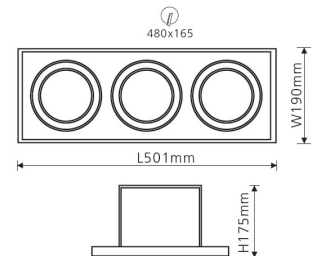

www.spacecannon.com.au