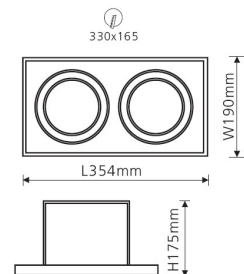

www.spacecannon.com.au