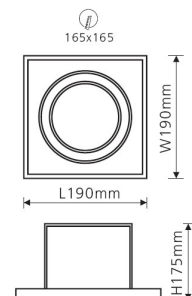

www.spacecannon.com.au