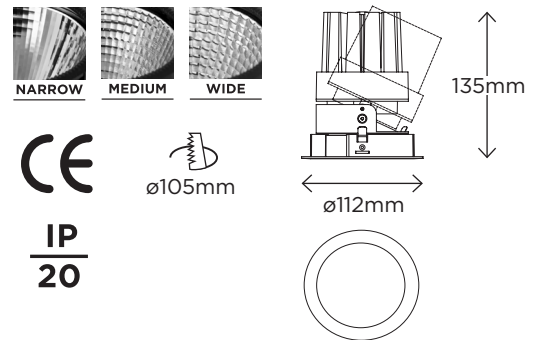

# PLATINO M

20W

ADJUSTABLE LOW-GLARE LED DOWNLIGHT • M-SERIES

## DESCRIPTION

**Body:** Die-cast Aluminium  
**Reflector:** Optical Reflector & Glass  
**Trim:** Aluminium (white standard, black/custom avail.)  
**Driver:** Remote constant current  
**Weight:** 0.78kg

ORDERING CODE <sup>2</sup>	DESCRIPTION	POWER (W)	LUMEN OUTPUT
			CRI 90
113100-XX-YY	PLATINO M ADJUSTABLE LED DOWNLIGHT 20W 2700K 20°	20	1220
113101-XX-YY	PLATINO M ADJUSTABLE LED DOWNLIGHT 20W 2700K 28°	20	1240
113102-XX-YY	PLATINO M ADJUSTABLE LED DOWNLIGHT 20W 2700K 33°	20	1160
113103-XX-YY	PLATINO M ADJUSTABLE LED DOWNLIGHT 20W 3000K 20°	20	1240
113104-XX-YY	PLATINO M ADJUSTABLE LED DOWNLIGHT 20W 3000K 28°	20	1260
113105-XX-YY	PLATINO M ADJUSTABLE LED DOWNLIGHT 20W 3000K 33°	20	1200
113106-XX-YY	PLATINO M ADJUSTABLE LED DOWNLIGHT 20W 4000K 20°	20	1280
113107-XX-YY	PLATINO M ADJUSTABLE LED DOWNLIGHT 20W 4000K 28°	20	1300
113108-XX-YY	PLATINO M ADJUSTABLE LED DOWNLIGHT 20W 4000K 33°	20	1220