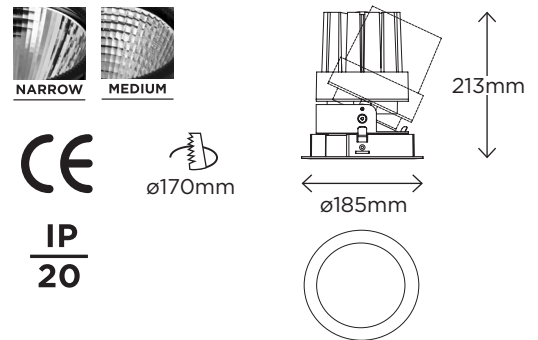

PLATINO L

ADJUSTABLE LOW-GLARE LED DOWNLIGHT • L-SERIES

40W

DESCRIPTION

Body: Die-cast Aluminium
Reflector: Optical Reflector & Glass
Trim: Aluminium (white standard, black/custom avail.)
Driver: Remote constant current
Weight: 1.74kg

FEATURES

- 5-year Electrical System Warranty
- High Colour Consistency
- Passive Cooling
- 2700K, 3000K and 4000K
- Beam angles 14°, 20° and 30°
- Dimmable (Phase Dim¹, DALI)
- CRI >90
- Cutout \varnothing 170mm
- Low Glare (30°)

ORDERING CODE ²	DESCRIPTION	POWER (W)	LUMEN OUTPUT
			CRI 90
113120-XX-YY	PLATINO L ADJUSTABLE LED DOWNLIGHT 40W 2700K 14°	40	2240
113121-XX-YY	PLATINO L ADJUSTABLE LED DOWNLIGHT 40W 2700K 20°	40	2440
113122-XX-YY	PLATINO L ADJUSTABLE LED DOWNLIGHT 40W 2700K 30°	40	2560
113123-XX-YY	PLATINO L ADJUSTABLE LED DOWNLIGHT 40W 3000K 14°	40	2440
113124-XX-YY	PLATINO L ADJUSTABLE LED DOWNLIGHT 40W 3000K 20°	40	2680
113125-XX-YY	PLATINO L ADJUSTABLE LED DOWNLIGHT 40W 3000K 30°	40	2720
113126-XX-YY	PLATINO L ADJUSTABLE LED DOWNLIGHT 40W 4000K 14°	40	2480
113127-XX-YY	PLATINO L ADJUSTABLE LED DOWNLIGHT 40W 4000K 20°	40	2720
113128-XX-YY	PLATINO L ADJUSTABLE LED DOWNLIGHT 40W 4000K 30°	40	2800