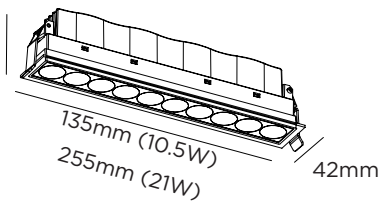

Weight: 0.25kg (10.5W), 0.47kg (21W)

FEATURES

- Available in two sizes
- 5-year Electrical System Warranty
- High Colour Consistency
- LEDiL Optics (Finland)
- 3000K standard (2700K on request)
- Beam angles 15°, 30°, 50°
- Dimmable (Phase Dim¹, DALI, DMX)
- CRI >90
- 700mA constant current supply
- Suitable for ceilings 5-25mm thick
- Cutout 128mm x 35mm (10.5W),
248mm x 35mm (21W)

*21W model shown

NARROW

MEDIUM

WIDE

IP
20

58mm

| ORDERING CODE ² | DESCRIPTION | POWER (W) | LUMEN OUTPUT |
|----------------------------|--------------------------------------|-----------|--------------|
| | | | CRI 90 |
| 240840-90-YY | NYX LINEAR DOWNLIGHT 10.5W 2700K 15° | 10.5 | TBC |
| 240841-90-YY | NYX LINEAR DOWNLIGHT 10.5W 2700K 30° | 10.5 | TBC |
| 240842-90-YY | NYX LINEAR DOWNLIGHT 10.5W 2700K 50° | 10.5 | TBC |
| 240843-90-YY | NYX LINEAR DOWNLIGHT 10.5W 3000K 15° | 10.5 | 560 |
| 240844-90-YY | NYX LINEAR DOWNLIGHT 10.5W 3000K 30° | 10.5 | 560 |
| 240845-90-YY | NYX LINEAR DOWNLIGHT 10.5W 3000K 50° | 10.5 | 560 |
| 240846-90-YY | NYX LINEAR DOWNLIGHT 21W 2700K 15° | 21 | TBC |
| 240847-90-YY | NYX LINEAR DOWNLIGHT 21W 2700K 30° | 21 | TBC |
| 240848-90-YY | NYX LINEAR DOWNLIGHT 21W 2700K 50° | 21 | TBC |
| 240849-90-YY | NYX LINEAR DOWNLIGHT 21W 3000K 15° | 21 | 1120 |
| 240850-90-YY | NYX LINEAR DOWNLIGHT 21W 3000K 30° | 21 | 1000 |
| 240851-90-YY | NYX LINEAR DOWNLIGHT 21W 3000K 50° | 21 | 1000 |