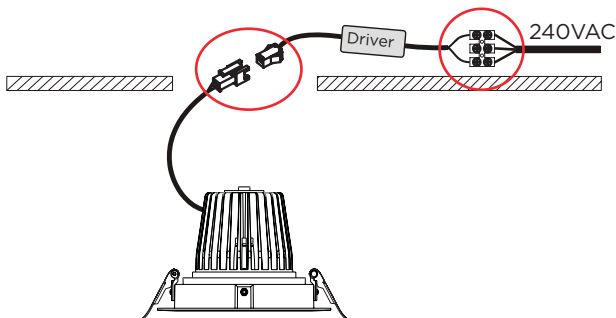

### PHOTOMETRICS

#### CRI>90

### INSTALLATION INSTRUCTIONS

**STEP 1:** Cut hole to suit - refer cutout size first.

**STEP 2:** Ensure power is off - never connect live! Connect and terminate accordingly.

**STEP 3:** Fit and secure luminaire into hole.