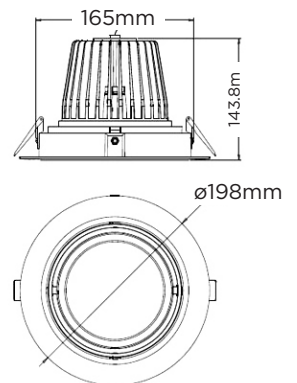

ORDERING CODE²	DESCRIPTION	POWER WATTAGE	LUMEN OUTPUT	
			CRI>80	CRI>90
112030-XX-YY-ZZ	NIRO 30L ROUND ADJ. LED DOWNLIGHT 3000K 15°	30	2913	2454
112031-XX-YY-ZZ	NIRO 30L ROUND ADJ. LED DOWNLIGHT 3000K 20°	30	2804	2392
112032-XX-YY-ZZ	NIRO 30L ROUND ADJ. LED DOWNLIGHT 3000K 45°	30	2804	2283
112033-XX-YY-ZZ	NIRO 30L ROUND ADJ. LED DOWNLIGHT 4000K 15°	30	3130	2577
112034-XX-YY-ZZ	NIRO 30L ROUND ADJ. LED DOWNLIGHT 4000K 20°	30	3032	2512
112035-XX-YY-ZZ	NIRO 30L ROUND ADJ. LED DOWNLIGHT 4000K 45°	30	2906	2397

¹ Phase-dimming - please contact your local representative for further information.

² Ordering codes:
XX = CRI (refer to table)
YY = Control Options (ND = Non-Dim, PD = Phase Dim, DA = DALI, DMX = DMX512)
ZZ = LED module (BL = Bridgelux)

Specifications subject to change without notice. Updated 23 Jan 2017.