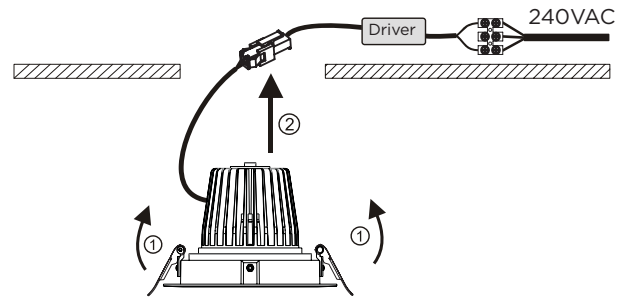

### INSTALLATION INSTRUCTIONS

**STEP 1:** Cut hole to suit - refer cutout size first.

**STEP 2:** Ensure power is off - never connect live! Connect and terminate accordingly.

**STEP 3:** Fit and secure luminaire into hole.

**STEP 4:** Installation complete. Let there be LED!

Note: Installation to be carried out by a licensed electrician in accordance with relevant local regulations only. Do not connect live!

www.spacecannon.com.au