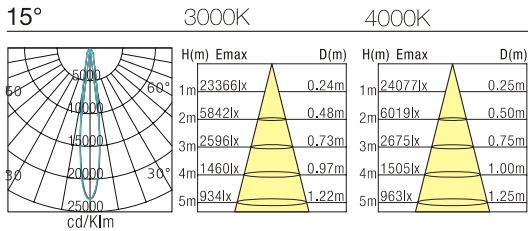

NIRO 30L

30W

ROUND ADJUSTABLE LED DOWNLIGHT • L-SERIES

PHOTOMETRICS

CRI>80