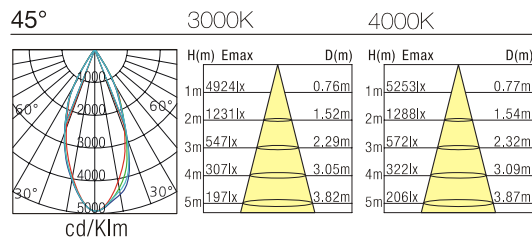

NIRO 30L

30W

ROUND ADJUSTABLE LED DOWNLIGHT • L-SERIES

PHOTOMETRICS

CRI>80