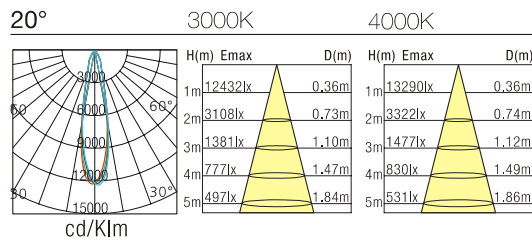

NIRO 30L

30W

ROUND ADJUSTABLE LED DOWNLIGHT • L-SERIES

PHOTOMETRICS

CRI>80