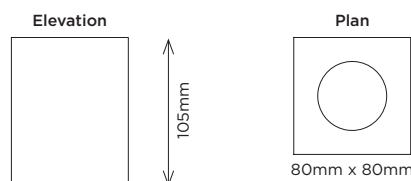

ORDERING CODE¹	DESCRIPTION	POWER WATTAGE	LUMEN OUTPUT
113000-YY	CUBUS S SQUARE LED DOWNLIGHT 2700K 15°	11	792
113001-YY	CUBUS S SQUARE LED DOWNLIGHT 3000K 15°	11	814
113002-YY	CUBUS S SQUARE LED DOWNLIGHT 4000K 15°	11	836
113003-YY	CUBUS S SQUARE LED DOWNLIGHT 2700K 25°	11	979
113004-YY	CUBUS S SQUARE LED DOWNLIGHT 3000K 25°	11	1001
113005-YY	CUBUS S SQUARE LED DOWNLIGHT 4000K 25°	11	1034
113006-YY	CUBUS S SQUARE LED DOWNLIGHT 2700K 36°	11	968
113007-YY	CUBUS S SQUARE LED DOWNLIGHT 3000K 36°	11	990
113008-YY	CUBUS S SQUARE LED DOWNLIGHT 4000K 36°	11	1045
113009-YY	CUBUS S SQUARE LED DOWNLIGHT 2700K 54°	11	858
113010-YY	CUBUS S SQUARE LED DOWNLIGHT 3000K 54°	11	880
113011-YY	CUBUS S SQUARE LED DOWNLIGHT 4000K 54°	11	902