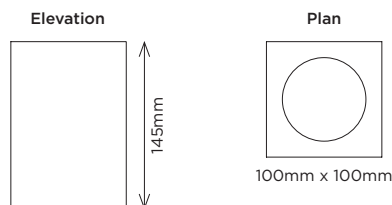

ORDERING CODE¹	DESCRIPTION	POWER WATTAGE	LUMEN OUTPUT
113020-YY	CUBUS M SQUARE LED DOWNLIGHT 2700K 18°	20	1840
113021-YY	CUBUS M SQUARE LED DOWNLIGHT 3000K 18°	20	1880
113022-YY	CUBUS M SQUARE LED DOWNLIGHT 4000K 18°	20	1920
113023-YY	CUBUS M SQUARE LED DOWNLIGHT 2700K 25°	20	1880
113024-YY	CUBUS M SQUARE LED DOWNLIGHT 3000K 25°	20	1920
113025-YY	CUBUS M SQUARE LED DOWNLIGHT 4000K 25°	20	1960
113026-YY	CUBUS M SQUARE LED DOWNLIGHT 2700K 38°	20	1760
113027-YY	CUBUS M SQUARE LED DOWNLIGHT 3000K 38°	20	1800
113029-YY	CUBUS M SQUARE LED DOWNLIGHT 4000K 38°	20	1840