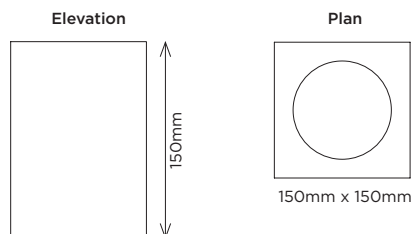

ORDERING CODE¹	DESCRIPTION	POWER WATTAGE	LUMEN OUTPUT
113040-YY	CUBUS L SQUARE LED DOWNLIGHT 2700K 24°	27	2430
113041-YY	CUBUS L SQUARE LED DOWNLIGHT 3000K 24°	27	2457
113042-YY	CUBUS L SQUARE LED DOWNLIGHT 4000K 24°	27	2511
113043-YY	CUBUS L SQUARE LED DOWNLIGHT 2700K 40°	27	2484
113044-YY	CUBUS L SQUARE LED DOWNLIGHT 3000K 40°	27	2538
113045-YY	CUBUS L SQUARE LED DOWNLIGHT 4000K 40°	27	2592
113046-YY	CUBUS L SQUARE LED DOWNLIGHT 2700K 60°	27	2376
113047-YY	CUBUS L SQUARE LED DOWNLIGHT 3000K 60°	27	2430
113048-YY	CUBUS L SQUARE LED DOWNLIGHT 4000K 60°	27	2484