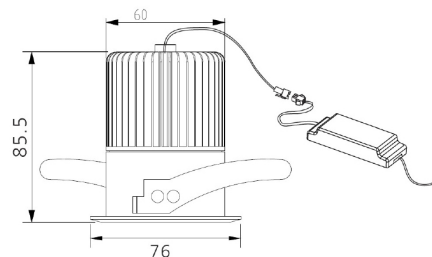

1 Phase-dimming - please contact your local representative for further information.

2 Ordering codes:

XX = CRI (refer to table)

YY = Control Options (ND = Non-Dim, DA = DALI, DMX = DMX512)

Z = LED module (L = Lumileds, T = Tridonic, C = Cree)

www.spacecannon.com.au