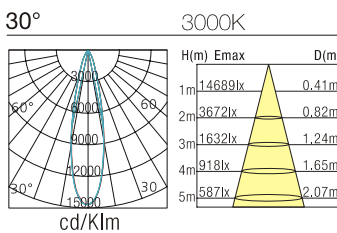

AURA II 40E

40W

EXTRACTABLE ADJUSTABLE LED DOWNLIGHT • M-SERIES

PHOTOMETRICS

CRI>80