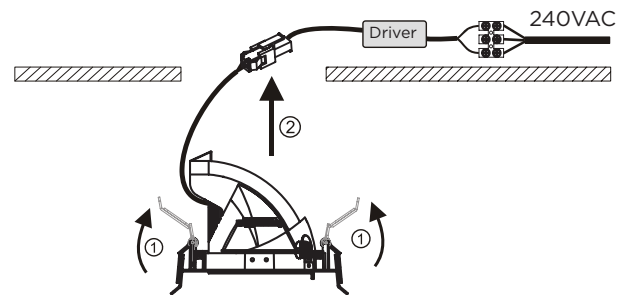

## INSTALLATION INSTRUCTIONS

**STEP 1:** Cut hole to suit - refer cutout size first.

**STEP 2:** Ensure power is off - never connect live! Connect and terminate accordingly.

**STEP 3:** Fit and secure luminaire into hole.

**STEP 4:** Installation complete. Let there be LED!

Note: Installation to be carried out by a licensed electrician in accordance with relevant local regulations only. Do not connect live!

**spacecannon**  
Australia