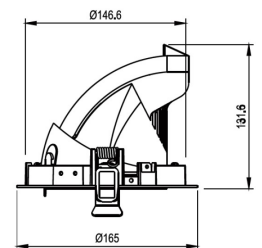

ORDERING CODE²	DESCRIPTION	POWER WATTAGE	LUMEN OUTPUT	
			CRI>80	CRI>90
111860-XX-YY	AURA 40E EXTRACTABLE LED DOWNLIGHT 3000K 16°	40	3775	2959
111861-XX-YY	AURA 40E EXTRACTABLE LED DOWNLIGHT 3000K 30°	40	3657	3036
111862-XX-YY	AURA 40E EXTRACTABLE LED DOWNLIGHT 3000K 40°	40	3657	3036
111863-XX-YY	AURA 40E EXTRACTABLE LED DOWNLIGHT 4000K 16°	40	4093	-
111864-XX-YY	AURA 40E EXTRACTABLE LED DOWNLIGHT 4000K 30°	40	4026	-
111865-XX-YY	AURA 40E EXTRACTABLE LED DOWNLIGHT 4000K 40°	40	3940	-

¹ Phase-dimming - please contact your local representative for further information.

² Ordering codes:
XX = CRI (refer to table)
YY = Control Options (ND = Non-Dim, PD = Phase Dim, DA = DALI, DMX = DMX512)

Specifications subject to change without notice. Updated 18 Jan 2017.