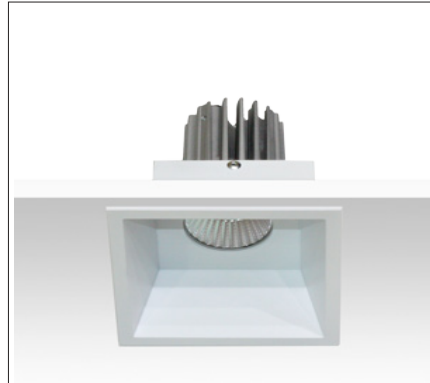

ARES 90SR

SQUARE RECESSED LED DOWNLIGHT • M-SERIES

11W

DESCRIPTION

Trim: Die-cast Aluminium (white standard)
Body: Die-cast Aluminium (white standard)
Safety Cover: Clear Glass
Reflector: Pure Anodised Aluminium 99.98%
Weight: 0.31kg
Cutout: 90 x 90mm

FEATURES

- 5-year Electrical System Warranty
- High Colour Consistency (MacAdam 3 SDCM)
- Passive Cooling
- Dimmable
- CRI >80

ORDERING CODE¹	DESCRIPTION	POWER WATTAGE	LUMEN OUTPUT
111720-YY	ARES 90SR LED DOWNLIGHT 3000K V. NARROW	11	830
111721-YY	ARES 90SR LED DOWNLIGHT 3000K NARROW	11	799
111722-YY	ARES 90SR LED DOWNLIGHT 3000K MEDIUM	11	821
111723-YY	ARES 90SR LED DOWNLIGHT 3000K WIDE	11	809
111724-YY	ARES 90SR LED DOWNLIGHT 4000K V. NARROW	11	873
111725-YY	ARES 90SR LED DOWNLIGHT 4000K NARROW	11	848
111726-YY	ARES 90SR LED DOWNLIGHT 4000K MEDIUM	11	887
111727-YY	ARES 90SR LED DOWNLIGHT 4000K WIDE	11	864

¹ Ordering codes:
YY = Control Options (PD = Phase Dim, ND = Non-Dim, DA = DALI, DMX = DMX512)

Specifications subject to change without notice.