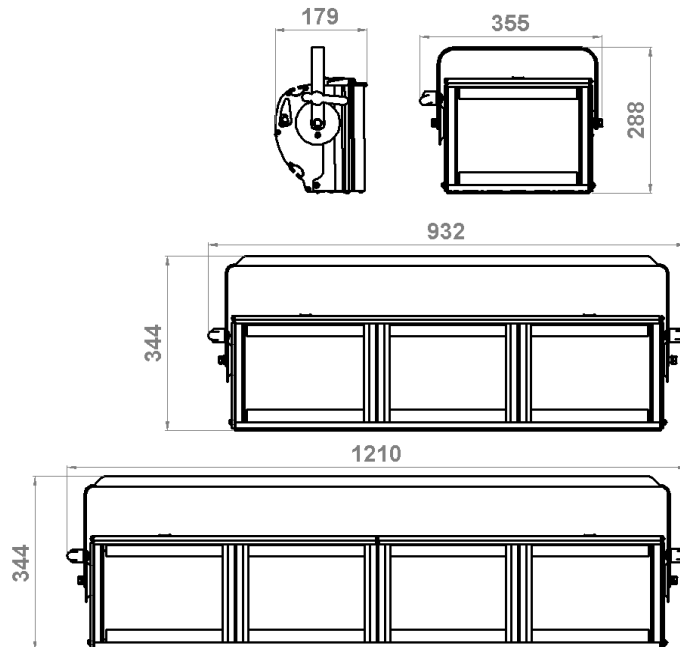

Supplied by:

Melbourne
03 9701 2500

Sydney
02 9737 8988

info@lightmoves.com.au

www.lightmoves.com.au

Photometric Data

Tests conducted using standard R7 189mm double-ended linear lamps: 1000W 240V.

Physical Data

	Single	3-way	4-way
Weight:	4.1kg	10.7kg	14kg
Colour frame size:	265mm x 203mm		
Included:	1x colour frame per cell, 1x M12 suspension bolt set and instruction leaflet.		

Philips Selecon reserves the right to change the specifications without notice (October 2011).