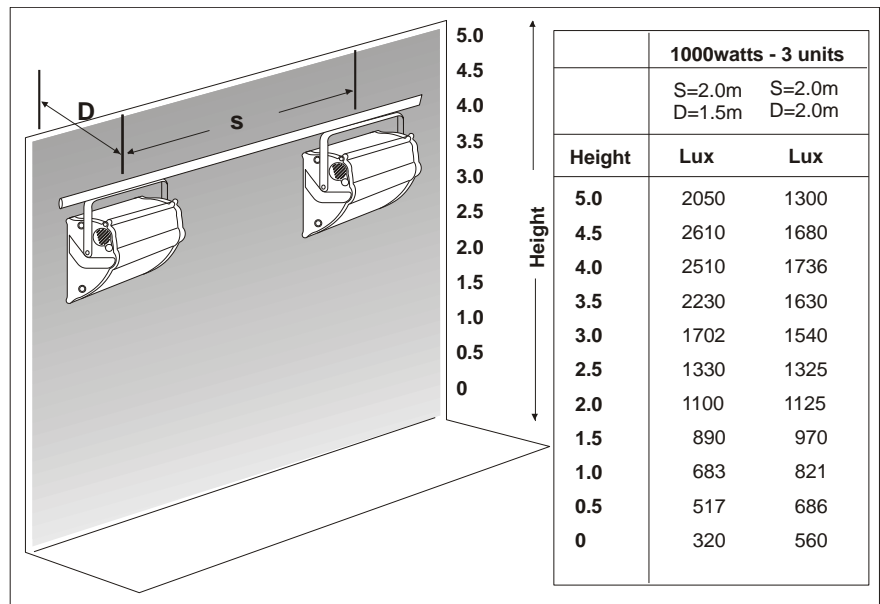

Supplied by:

Melbourne
03 9701 2500

Sydney
02 9737 8988

info@lightmoves.com.au

www.lightmoves.com.au

Photometric Data

Tests conducted using standard R7 189mm double-ended linear lamps: 1000W 240V.

Physical Data

	Single	3-way	4-way
Weight:	4.1kg	10.7kg	14kg
Colour frame size:	265mm x 203mm		
Included:	1x colour frame per cell, 1x M12 suspension bolt set and instruction leaflet.		

Philips Selecon reserves the right to change the specifications without notice (October 2011).