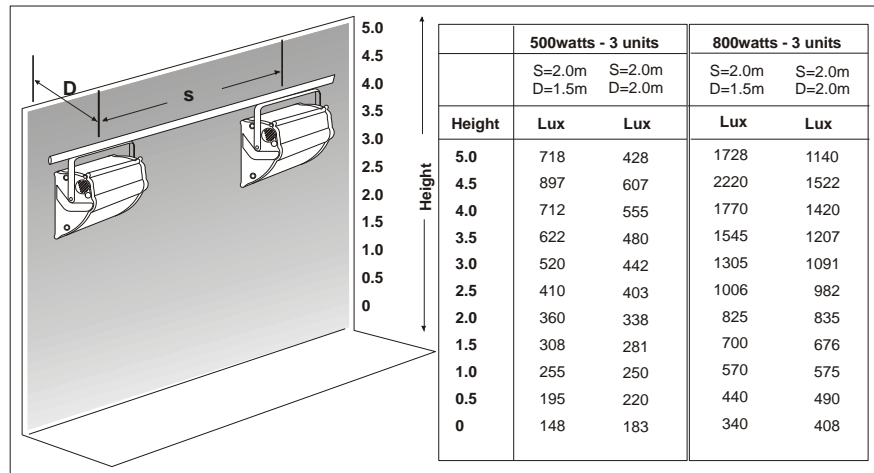

## Photometric Data

Tests conducted using standard R7 118mm double-ended linear lamps: 500W & 800W 240V.

## Physical Data

	Single	3-way	4-way
Weight:	4.1kg	10.7kg	14kg

Colour frame size: 265mm x 203mm

Included: 1x colour frame per cell, 1x M12 suspension bolt set and instruction leaflet.

Philips Selecon reserves the right to change the specifications without notice (October 2011).