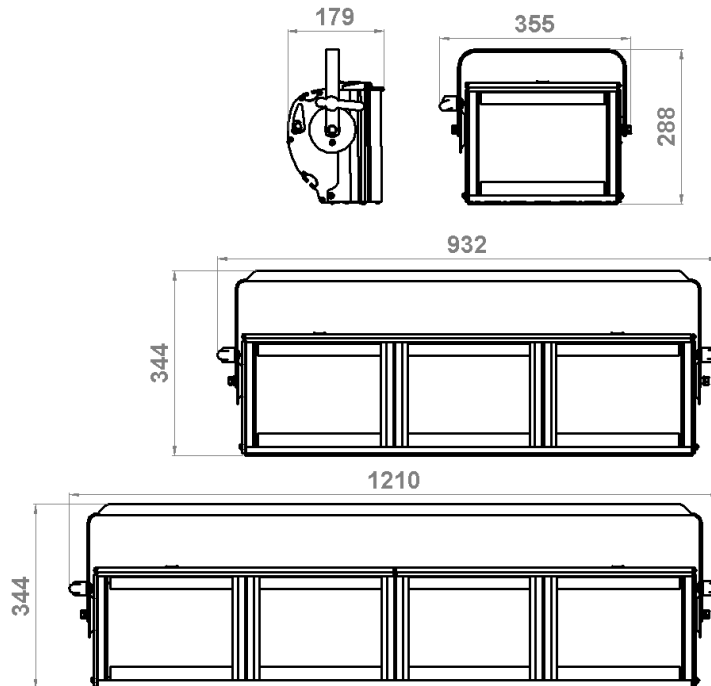

## Photometric Data

Tests conducted using standard R7 118mm double-ended linear lamps: 500W & 800W 240V.

## Physical Data

	Single	3-way	4-way
Weight:	4.1kg	10.7kg	14kg

Colour frame size: 265mm x 203mm

Included: 1x colour frame per cell, 1x M12 suspension bolt set and instruction leaflet.

Philips Selecon reserves the right to change the specifications without notice (October 2011).