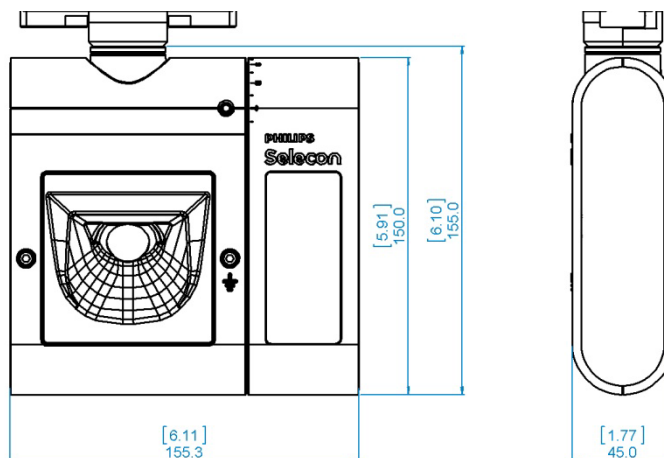

Accessories Codes

FRSLEDBD01	White Fresco Wall Washer Barndoor
FRSLEDBD01	Black Fresco Wall Washer Barndoor
ARLAKTOOL	Allen key hand tool for Philips Selecon display luminaires

Physical Data

Philips Selecon reserves the right to change this product specification without notice (August 2013).