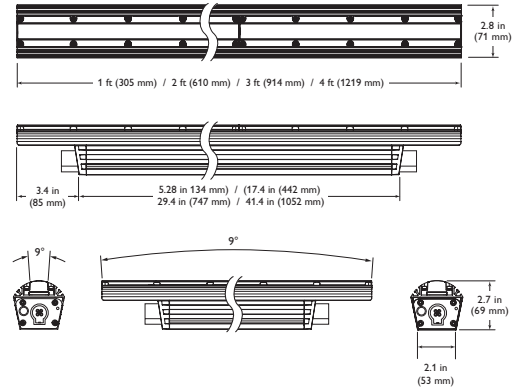

iW Graze QLX Powercore 5W

60° x 30° beam angle

Low-power linear exterior LED wall grazing fixture with intelligent white light

Factory-set to consume a maximum of 5 W per foot, iW Graze QLX Powercore 5W supports ASHRAE standards, LEED green building certification, and other power-limited projects. Offers the same beam spread options as iW Graze QLX Powercore. Fixtures process power directly from line voltage, eliminating the need for external power supplies. Channels of cool, neutral, and warm white LEDs produce color temperatures ranging from 2700 K – 6500 K. Four fixture lengths and five beam angles support a large range of façade or surface illumination applications.

For detailed product information, please refer to the iW Graze Powercore Family Product Guide at www.philipscolorkinetics.com/ls/intelligentwhite/iwgrazeqlxpowercore5w/