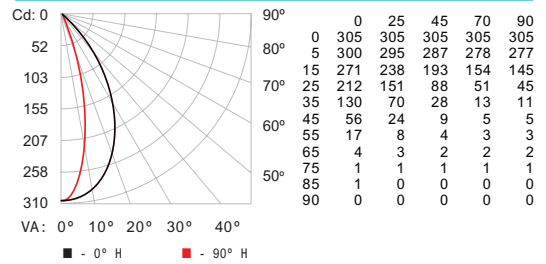

‡ L70 = 70% lumen maintenance (when light output drops below 70% of initial output). L50 = 50% lumen maintenance (when light output drops below 50% of initial output). Ambient luminaire temperatures specified. Lumen maintenance calculations are based on lifetime prediction graphs supplied by LED source manufacturers. Calculations for white-light LED fixtures are based on measurements that comply with IES LM-80-08 testing procedures. Refer to www.philipscolorkinetics.com/support/appnotes/lm-80-08.pdf for more information.

PHILIPS

Fixtures

Item	Beam Angle	Item Number	Philips 12NC
iW Graze QLX Powercore 5W 1 ft (305 mm)	9° x 9°	523-000085-00	910503704062
	10° x 60°	523-000085-01	910503703819
	15° x 30°	523-000085-02	910503703820
	30° x 60°	523-000085-03	910503703821
	60° x 30°	523-000085-04	910503703822
iW Graze QLX Powercore 5W 2 ft (610 mm)	9° x 9°	523-000085-05	910503703823
	10° x 60°	523-000085-06	910503703824
	15° x 30°	523-000085-07	910503703825
	30° x 60°	523-000085-08	910503703826
	60° x 30°	523-000085-09	910503703827
iW Graze QLX Powercore 5W 3 ft (914 mm)	9° x 9°	523-000085-10	910503703828
	10° x 60°	523-000085-11	910503703829
	15° x 30°	523-000085-12	910503703830
	30° x 60°	523-000085-13	910503703831
	60° x 30°	523-000085-14	910503703832
iW Graze QLX Powercore 5W 4 ft (1219 mm)	9° x 9°	523-000085-15	910503703833
	10° x 60°	523-000085-16	910503703834
	15° x 30°	523-000085-17	910503703835
	30° x 60°	523-000085-18	910503703836
	60° x 30°	523-000085-19	910503703837

Use Item Number when ordering in North America.

Photometrics

iW Graze QLX Powercore 5W

1 ft, 60° x 30° beam angle

Polar Candela Distribution

Illuminance at Distance

17.3 ft (5.3 m)
 1 fc maximum distance
 ■ Vert. Spread: 65.6°
 ■ Horiz. Spread: 29.7°