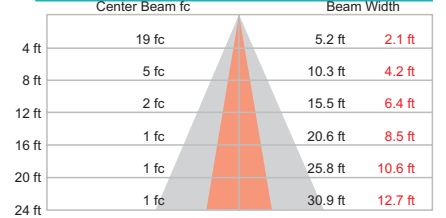

Item	Specification	1 ft (305 mm)	2 ft (610 mm)	3 ft (914 mm)	4 ft (1219 mm)
Output	Lumens*	189	378	567	756
	Efficacy (lm / W)	20.7			
	CRI	82			
	Lumen Maintenance‡	60,000 hours L70 @ 25° C	60,000 hours L70 @ 50° C	60,000 hours L50 @ 25° C	60,000 hours L50 @ 50° C
Electrical	Input Voltage	100 – 277 VAC, auto-ranging 50 / 60 Hz			
	Power Consumption	5 W	10 W	15 W	20 W
Control	Interface	Data Enabler Pro (DMX or Ethernet)			
	Control System	Philips Color Kinetics full range of controllers, including Light System Manager and iPlayer 3, or third-party controllers			
Physical	Dimensions (Height x Width x Depth)	2.7 x 12 x 2.8 in (69 x 305 x 71 mm)	2.7 x 24 x 2.8 in (69 x 610 x 71 mm)	2.7 x 36 x 2.8 in (69 x 914 x 71 mm)	2.7 x 48 x 2.8 in (69 x 1219 x 71 mm)
	Weight	2.1 lb (1.0 kg)	4.6 lb (2.1 kg)	7.1 lb (3.2 kg)	9.3 lb (4.2 kg)
	Housing	Extruded anodized aluminum			
	Lens	Clear polycarbonate			
	Fixture Connectors	Integral male / female waterproof connectors			
	Mounting	Multi-positional, constant torque locking hinges			
	Temperature	-40° – 122° F (-40° – 50° C) Operating -4° – 122° F (-20° – 50° C) Startup -40° – 176° F (-40° – 80° C) Storage			
	Humidity	0 – 95%, non-condensing			
	Fixture Run Lengths	To calculate fixture run lengths and total power consumption for your specific installation, download the Configuration Calculator from www.philipscolorkinetics.com/support/install_tool/			
Certification and Safety	Certification	UL / cUL, FCC Class A, CE, PSE, C-Tick			
	Environment	Dry / Damp / Wet Location, IP66			

Use Item Number when ordering in North America.

Photometrics

iW Graze QLX Powercore 5W

1 ft, 60° x 30° beam angle

Polar Candela Distribution

Illuminance at Distance

17.3 ft (5.3 m)
 1 fc maximum distance
 ■ Vert. Spread: 65.6°
 ■ Horiz. Spread: 29.7°