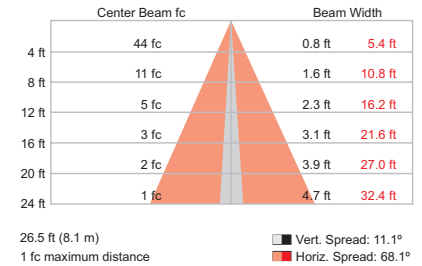

Item	Specification	1 ft (305 mm)	2 ft (610 mm)	3 ft (914 mm)	4 ft (1219 mm)
Output	Lumens*	189	378	567	756
	Efficacy (lm / W)	20.7			
	CRI	82			
	Lumen Maintenance‡	60,000 hours L70 @ 25° C	60,000 hours L70 @ 50° C	60,000 hours L50 @ 25° C	60,000 hours L50 @ 50° C
Electrical	Input Voltage	100 – 277 VAC, auto-ranging 50 / 60 Hz			
	Power Consumption	5 W	10 W	15 W	20 W
Control	Interface	Data Enabler Pro (DMX or Ethernet)			
	Control System	Philips Color Kinetics full range of controllers, including Light System Manager and iPlayer 3, or third-party controllers			
Physical	Dimensions (Height x Width x Depth)	2.7 x 12 x 2.8 in (69 x 305 x 71 mm)	2.7 x 24 x 2.8 in (69 x 610 x 71 mm)	2.7 x 36 x 2.8 in (69 x 914 x 71 mm)	2.7 x 48 x 2.8 in (69 x 1219 x 71 mm)
	Weight	2.1 lb (1.0 kg)	4.6 lb (2.1 kg)	7.1 lb (3.2 kg)	9.3 lb (4.2 kg)
	Housing	Extruded anodized aluminum			
	Lens	Clear polycarbonate			
	Fixture Connectors	Integral male / female waterproof connectors			
	Mounting	Multi-positional, constant torque locking hinges			
	Temperature	-40° – 122° F (-40° – 50° C) Operating -4° – 122° F (-20° – 50° C) Startup -40° – 176° F (-40° – 80° C) Storage			
	Humidity	0 – 95%, non-condensing			
	Fixture Run Lengths	To calculate fixture run lengths and total power consumption for your specific installation, download the Configuration Calculator from www.philipscolorkinetics.com/support/install_tool/			
Certification and Safety	Certification	UL / cUL, FCC Class A, CE, PSE, C-Tick			
	Environment	Dry / Damp / Wet Location, IP66			

Use Item Number when ordering in North America.

Photometrics

iW Graze QLX Powercore 5W

1 ft, 10° x 60° beam angle

Polar Candela Distribution

Illuminance at Distance

Lumens	Efficacy
189	20.9

For lux multiply fc by 10.7