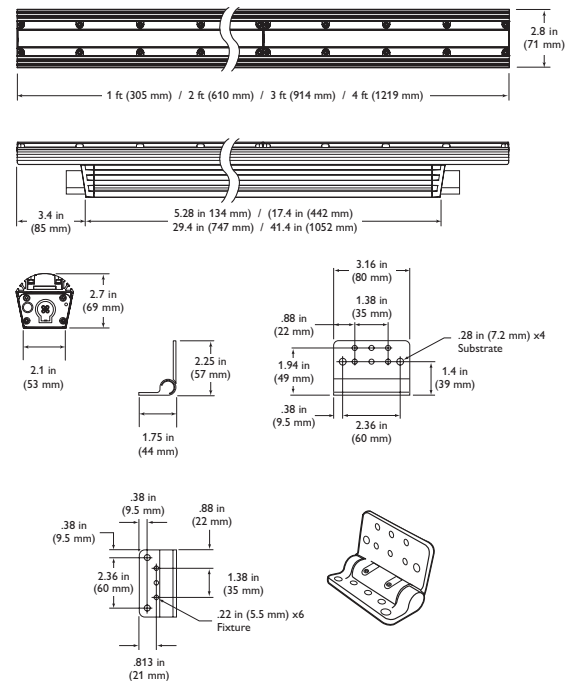

Use Item Number when ordering in North America.

Accessories

Item	Type	Size	Item Number	Philips 12NC
Leader Cable with Terminator	UL / cUL	10 ft (3.0 m)	108-000056-03	910503704071
		50 ft (15.2 m)	108-000056-00	910503703138
	CE / PSE	10 ft (3.0 m)	108-000056-04	910503704072
		50 ft (15.2 m)	108-000056-01	910503704069
Jumper Cable	UL / cUL	End-to-End	108-000057-00	910503703139
		1 ft (305 mm)	108-000057-03	910503704076
		5 ft (1.5 m)	108-000057-06	910503704079
		10 ft (3.0 m)	108-000057-09	910503704082
	CE / PSE	End-to-End	108-000057-01	910503704074
		1 ft (305 mm)	108-000057-04	910503704077
		5 ft (1.5 m)	108-000057-07	910503704080
		10 ft (3.0 m)	108-000057-10	910503704083
Glare Shield		1 ft (305 mm)	120-000081-00	910503700745
		2 ft (610 mm)	120-000081-01	910503700746
		3 ft (914 mm)	120-000081-02	910503700747
		4 ft (1219 mm)	120-000081-03	910503700748
Additional Terminators		Quantity 10	120-000157-00	910503703142
Additional Hinge		Quantity 1	120-000098-00	910503700772

Dimensions

Copyright © 2015 Philips Solid-State Lighting Solutions, Inc. All rights reserved. Chromacore, Chromasic, CK, the CK logo, Color Kinetics, the Color Kinetics logo, ColorBlast, ColorBlaze, ColorBurst, ColorGraze, ColorPlay, ColorReach, iW Reach, eW Reach, DIMand, EssentialWhite, eV, iColor, iColor Cove, IntelliWhite, iV, iPlayer, Optibin, and Powercore are either registered trademarks or trademarks of Philips Solid-State Lighting Solutions, Inc. in the United States and / or other countries. All other brand or product names are trademarks or registered trademarks of their respective owners. Due to continuous improvements and innovations, specifications may change without notice.

DAS-000116-04 R01 03-15

Philips Color Kinetics
3 Burlington Woods Drive
Burlington, Massachusetts 01803 USA
Tel 888.385.5742
Tel 617.423.9999
Fax 617.423.9998
www.philipscolorkinetics.com
@colorkinetics