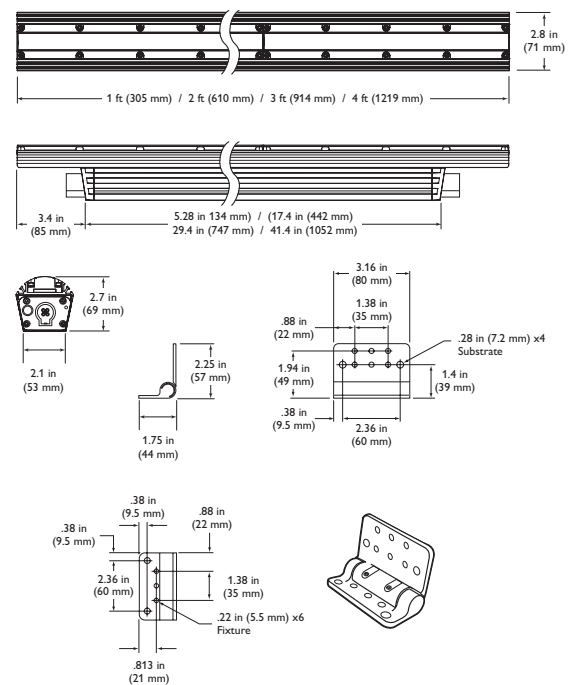

Use Item Number when ordering in North America.

Accessories

Item	Type	Size	Item Number	Philips 12NC
Leader Cable with Terminator	UL / cUL	10 ft (3.0 m)	108-000056-03	910503704071
		50 ft (15.2 m)	108-000056-00	910503703138
	CE / PSE	10 ft (3.0 m)	108-000056-04	910503704072
		50 ft (15.2 m)	108-000056-01	910503704069
Jumper Cable	UL / cUL	End-to-End	108-000057-00	910503703139
		1 ft (305 mm)	108-000057-03	910503704076
		5 ft (1.5 m)	108-000057-06	910503704079
	CE / PSE	End-to-End	108-000057-01	910503704074
		1 ft (305 mm)	108-000057-04	910503704077
		5 ft (1.5 m)	108-000057-07	910503704080
Glare Shield	1 ft (305 mm)	120-000081-00	910503700745	
	2 ft (610 mm)	120-000081-01	910503700746	
	3 ft (914 mm)	120-000081-02	910503700747	
	4 ft (1219 mm)	120-000081-03	910503700748	
Additional Terminators	Quantity 10	120-000157-00	910503703142	
Additional Hinge	Quantity 1	120-000098-00	910503700772	

Use Item Number when ordering in North America.

Dimensions

Philips Color Kinetics
3 Burlington Woods Drive
Burlington, Massachusetts 01803 USA
Tel 888.385.5742
Tel 617.423.9999
Fax 617.423.9998
www.philipscolorkinetics.com

Copyright © 2013 Philips Solid-State Lighting Solutions, Inc. All rights reserved.
Chromacore, Chromasic, CK, the CK logo, Color Kinetics, the Color Kinetics logo, ColorBlast, ColorBlaze, ColorBurst, eVW Fuse, ColorGraze, ColorPlay, ColorReach, iV Reach, eW Reach, DIMand, EssentialWhite, eVW, iColor, iColor Cove, IntelliWhite, iV, iPlayer, Optibin, and Powercore are either registered trademarks or trademarks of Philips Solid-State Lighting Solutions, Inc. in the United States and / or other countries. All other brand or product names are trademarks or registered trademarks of their respective owners. Due to continuous improvements and innovations, specifications may change without notice. DAS-000116-03 R00 04-13