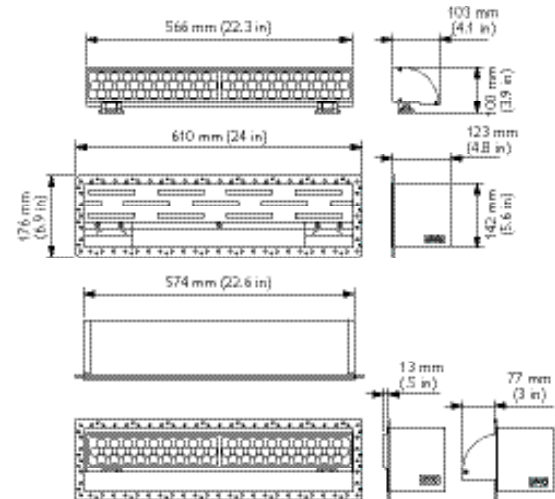

SkyRibbon Wall Washing Powercore
Flangeless Housing, 220 – 240 VAC