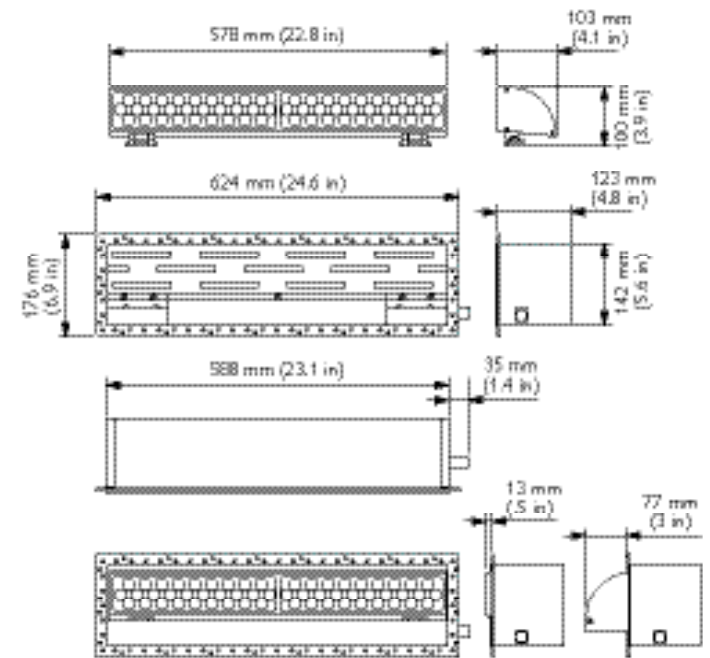

SkyRibbon Wall Washing Powercore
Flangeless Housing, 120 VAC / 277 VAC