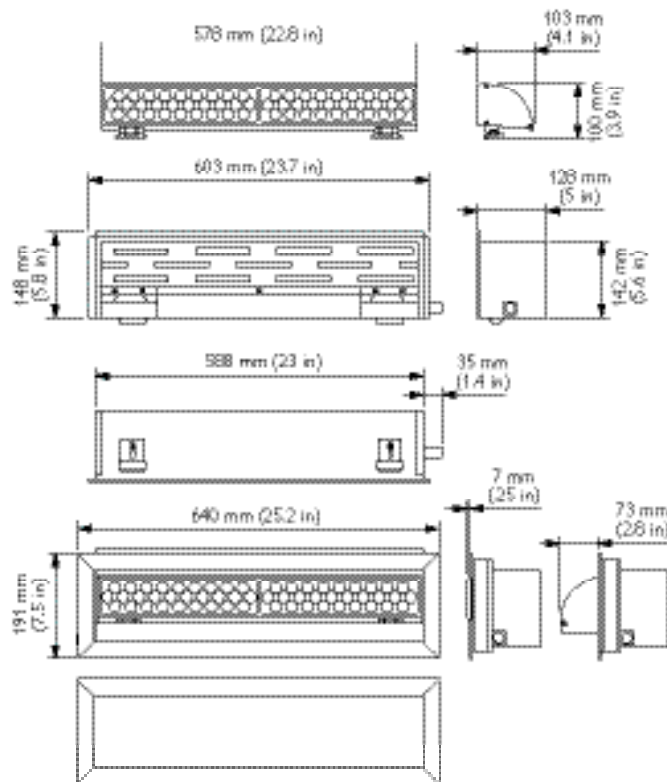

# UL Dimensional Diagrams

SkyRibbon Wall Washing Powercore  
T-Bar Housing, 120 VAC / 277 VAC

SkyRibbon Wall Washing Powercore  
Slotted-T Housing, 120 VAC / 277 VAC

SkyRibbon Wall Washing Powercore  
Flanged Housing, 120 VAC / 277 VAC