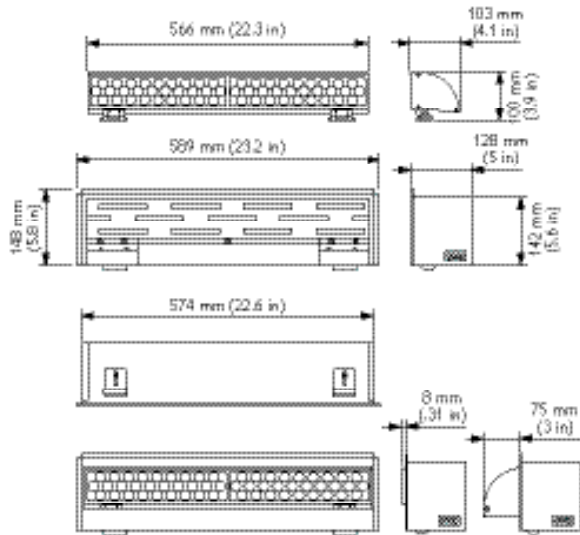

CE Dimensional Diagrams

SkyRibbon Wall Washing Powercore
T-Bar Housing, 220 – 240 VAC