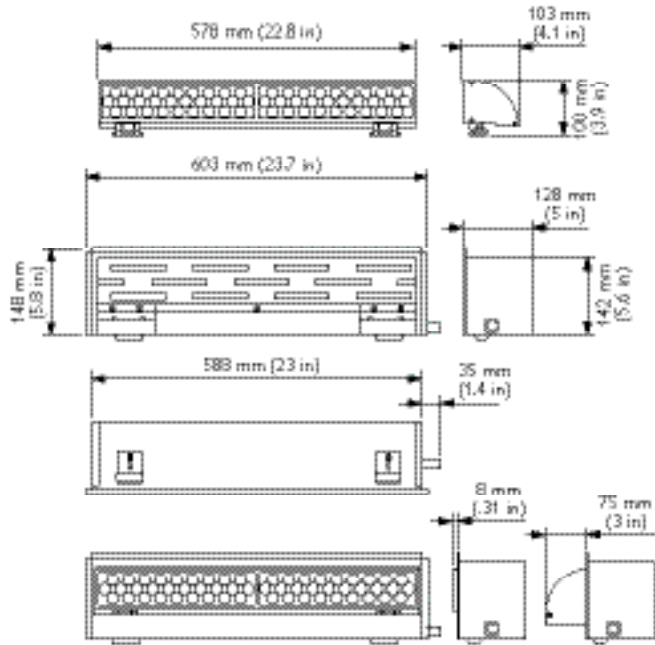

UL Dimensional Diagrams

SkyRibbon Wall Washing Powercore
T-Bar Housing, 120 VAC / 277 VAC