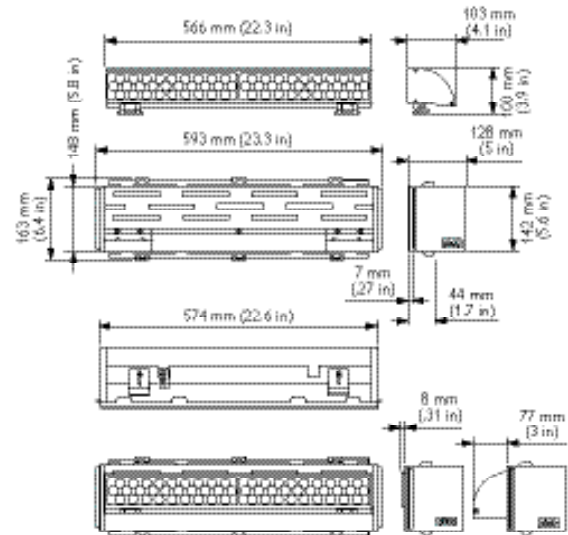

SkyRibbon Wall Washing Powercore
Slotted-T Housing, 220 – 240 VAC