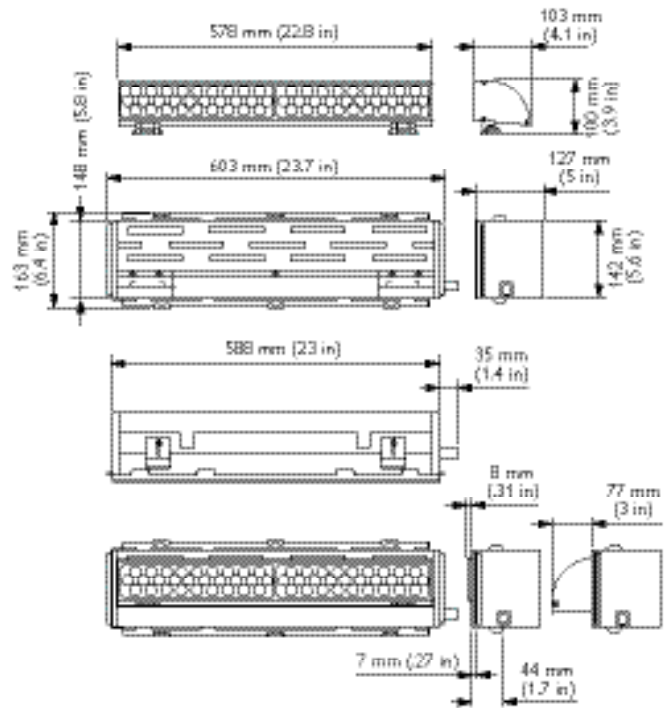

# UL Dimensional Diagrams

SkyRibbon Wall Washing Powercore  
T-Bar Housing, 120 VAC / 277 VAC

SkyRibbon Wall Washing Powercore  
Slotted-T Housing, 120 VAC / 277 VAC

SkyRibbon Wall Washing Powercore  
Flanged Housing, 120 VAC / 277 VAC