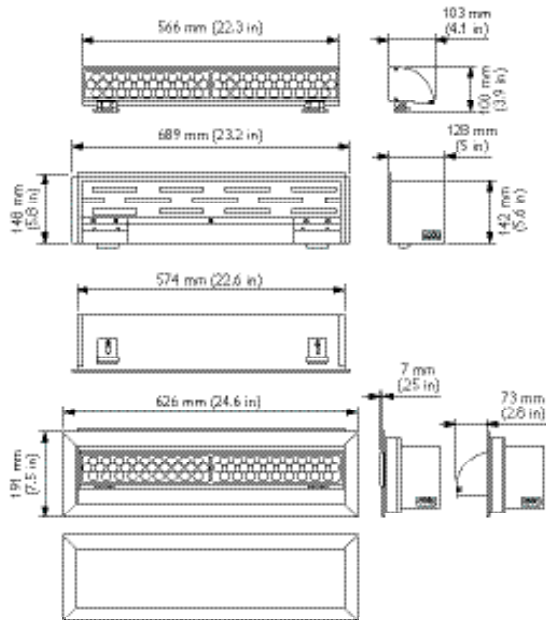

# CE Dimensional Diagrams

SkyRibbon Wall Washing Powercore  
T-Bar Housing, 220 – 240 VAC

SkyRibbon Wall Washing Powercore  
Slotted-T Housing, 220 – 240 VAC

SkyRibbon Wall Washing Powercore  
Flanged Housing, 220 – 240 VAC