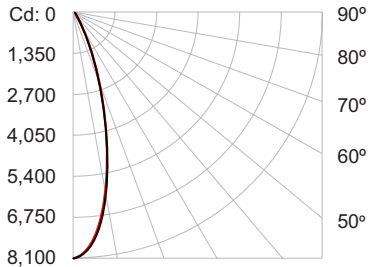

Photometrics / SkyRibbon Essential White Wall Washing Powercore, 3500 K, 30° x 30° spread lens

Photometric data is based on test results from an independent NIST traceable testing lab. IES data is available at www.philipscolorkinetics.com/support/ies.

Lumens	Efficacy
3018	45.2 lm / W

Polar Candela Distribution

VA: 0° 10° 20° 30° 40°

■ - 0° H   ■ - 90° H

	0.0	22.5	45.0	67.5	90.0
0	8092	8092	8092	8092	8092
5	7620	7611	7606	7576	7563
15	4398	4397	4408	4401	4400
25	1515	1519	1525	1530	1532
35	372	372	376	380	380
45	103	101	102	103	102
55	43	42	42	43	43
65	22	21	22	23	23
75	10	9	9	10	10
85	2	1	1	2	1
90	0	0	0	0	0