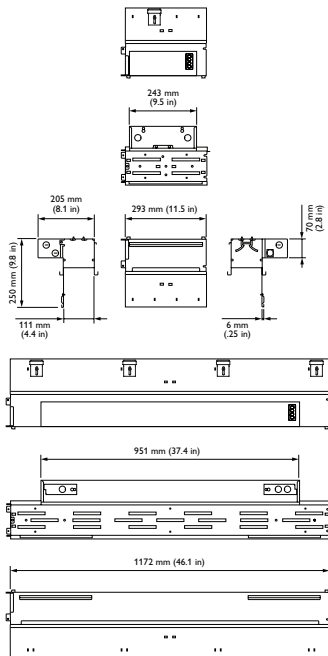

SkyRibbon Wall Grazing Powercore T-Bar / Slotted-T Housing, 220 – 240 VAC