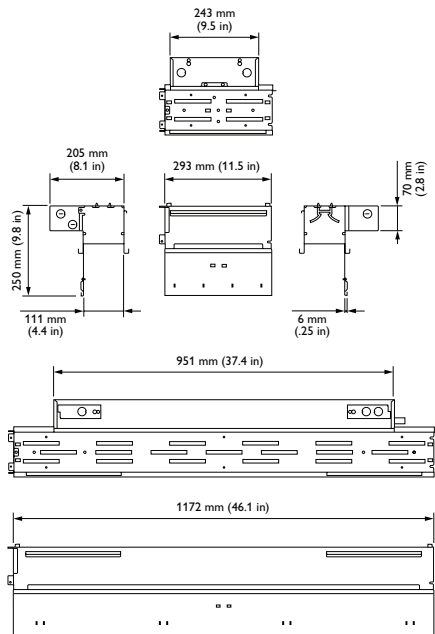

UL Dimensional Diagrams

SkyRibbon Wall Grazing Powercore Flanged Housing, 120 / 277 VAC

SkyRibbon Wall Grazing Powercore Flangeless Housing, 120 / 277 VAC

SkyRibbon Wall Grazing Powercore T-Bar / Slotted-T Housing, 120 / 277 VAC

§ Refer to www.philipscolorkinetics.com/support/appnotes/ for specific details.

Dimensions and Weight

Fixture	Physical Characteristics	T-Bar / Slotted-T	Flanged	Flangeless
.3 m (1 ft)	Housing Dimensions <i>Height x Width x Depth</i>	251 x 293 x 205 mm (9.9 x 11.5 x 8.1 in)	251 x 293 x 205 mm (9.9 x 11.5 x 8.1 in)	251 x 293 x 205 mm (9.9 x 11.5 x 8.1 in)
	Assembled Weight†	3.3 kg (7.3 lbs)	3.3 kg (7.3 lbs)	3.3 kg (7.3 lbs)
1.2 m (4 ft)	Housing Dimensions <i>Height x Width x Depth</i>	251 x 1172 x 205 mm (9.9 x 46.1 x 8.1 in)	251 x 1172 x 205 mm (9.9 x 46.1 x 8.1 in)	251 x 1172 x 205 mm (9.9 x 46.1 x 8.1 in)
	Assembled Weight†	10.5 kg (23.1 lb)	10.5 kg (23.1 lb)	10.5 kg (23.1 lb)