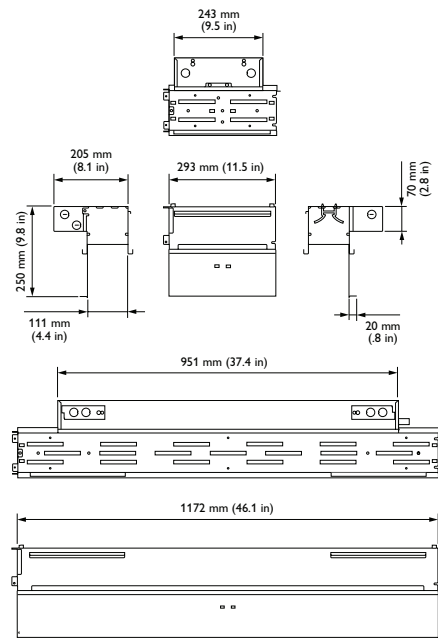

UL Dimensional Diagrams

SkyRibbon Wall Grazing Powercore Flanged Housing, 120 / 277 VAC

SkyRibbon Wall Grazing Powercore Flangeless Housing, 120 / 277 VAC

SkyRibbon Wall Grazing Powercore T-Bar / Slotted-T Housing, 120 / 277 VAC