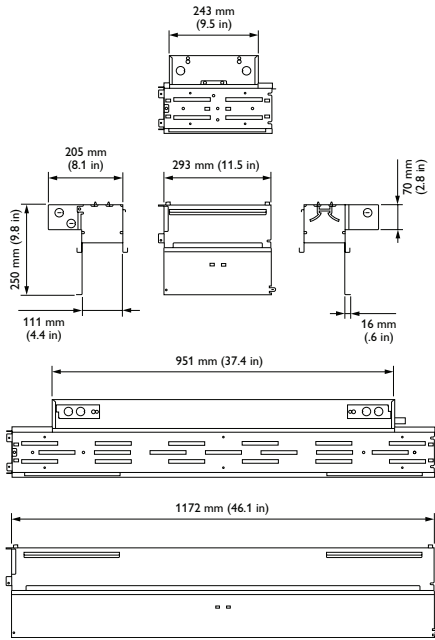

UL Dimensional Diagrams

SkyRibbon Wall Grazing Powercore Flanged Housing, 120 / 277 VAC

SkyRibbon Wall Grazing Powercore Flangeless Housing, 120 / 277 VAC

SkyRibbon Wall Grazing Powercore T-Bar / Slotted-T Housing, 120 / 277 VAC

§ Refer to www.philipscolorkinetics.com/support/appnotes/ for specific details.

Dimensions and Weight

Fixture	Physical Characteristics	T-Bar / Slotted-T	Flanged	Flangeless
.3 m (1 ft)	Housing Dimensions <i>Height x Width x Depth</i>	251 x 293 x 205 mm (9.9 x 11.5 x 8.1 in)	251 x 293 x 205 mm (9.9 x 11.5 x 8.1 in)	251 x 293 x 205 mm (9.9 x 11.5 x 8.1 in)
	Assembled Weight†	3.3 kg (7.3 lbs)	3.3 kg (7.3 lbs)	3.3 kg (7.3 lbs)
1.2 m (4 ft)	Housing Dimensions <i>Height x Width x Depth</i>	251 x 1172 x 205 mm (9.9 x 46.1 x 8.1 in)	251 x 1172 x 205 mm (9.9 x 46.1 x 8.1 in)	251 x 1172 x 205 mm (9.9 x 46.1 x 8.1 in)
	Assembled Weight†	10.5 kg (23.1 lb)	10.5 kg (23.1 lb)	10.5 kg (23.1 lb)