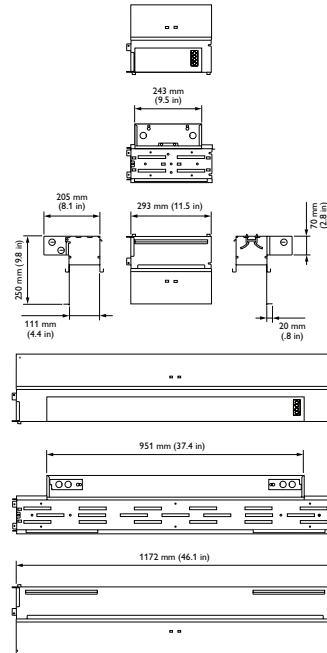

SkyRibbon Wall Grazing Powercore Flangeless Housing, 220 – 240 VAC