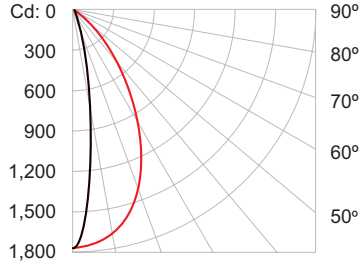

UL Dimensional Diagrams

SkyRibbon Wall Grazing Powercore Flanged Housing, 120 / 277 VAC

SkyRibbon Wall Grazing Powercore Flangeless Housing, 120 / 277 VAC

SkyRibbon Wall Grazing Powercore T-Bar / Slotted-T Housing, 120 / 277 VAC

Photometrics / SkyRibbon Essential White Wall Grazing Powercore, 3000 K, 10° x 60° spread lens, 3 m (1 ft)

Photometric data is based on test results from an independent NIST traceable testing lab. IES data is available at www.philipscolorkinetics.com/support/ies.

Lumens	Efficacy
840	52.3 lm / W

Polar Candela Distribution

VA: 0° 10° 20° 30° 40°
 ■ - 0° H ■ - 90° H

	0	25	45	70	90
0	1768	1768	1768	1768	1768
5	1319	1362	1484	1649	1735
15	278	349	549	1147	1558
25	119	128	172	583	1180
35	93	97	107	242	698
45	68	75	86	120	298
55	47	53	65	75	114
65	30	35	44	49	53
75	17	17	21	26	23
85	15	14	12	7	3
90	14	13	10	6	1