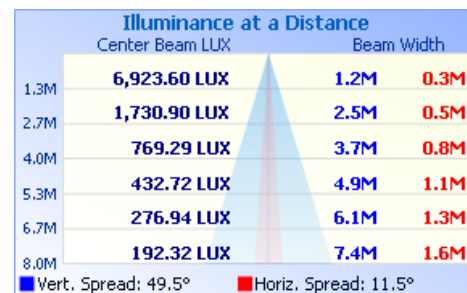

Product Data

Width	64 mm (2.5in)	
Height	102 mm (4.0in) including mounting hinge	
Length	310 mm (1 ft)	1210 mm (4 ft)
Mounting	Location adjustable and tilting surface-mount bracket	
Source	High-brightness White or Mono Color LEDs	
Beam Angle	Elliptical (10° x 50°) or Wide (50°)	
Luminous Flux	840 lumens	3,360 lumens
CRI	80Ra	
Efficacy	58 lm/W	
Lumen Maintenance	50,000 hrs L ₇₀ at 25°C	
Housing	Extruded aluminum, anodized finish RAL7043	
Weight	1.3 kg (2.85 lbs)	3.6kg (7.9 lbs)
Connection	Daisy-chain power input and output connectors	
Lens	Tempered Glass	
Control	On/Off, Not dimmable	
Input Voltage	100V – 277 VAC, 50 / 60Hz	
Power Consumption	18 W (White)	60 W (White)
Temperature Range	-20°C to 40°C (-4°F ~104°F) start-up temperature -40°C to 40°C (-40°F ~104°F) operating temperature	
Protection Rating	IP66, Wet location listed, IK06	
Certifications	UL / cUL, FCC Class A, CE, CB	
Warranty	5 Years	

Photometrics (Per IESNA LM-79):

Vaya Linear MP 3000K, 50deg, 1.2m (4ft)

Polar Candela Distribution

Illuminance at a Distance

Im = 3.28ft

Vaya Linear MP 3000K, 10x50deg, 1.2m (4ft)

Polar Candela Distribution

Illuminance at a Distance

Im = 3.28ft

Photometrics (Per IESNA LM-79):

Vaya Linear MP 4000K, 50deg, 1.2m (4ft)

Polar Candela Distribution

Illuminance at a Distance

Im = 3.28ft

Vaya Linear MP 4000K, 10x50deg, 1.2m (4ft)