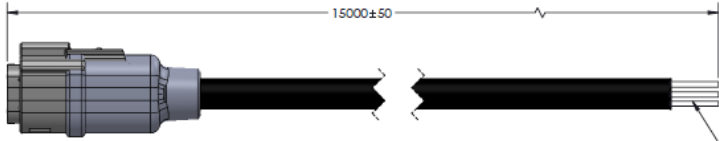

Product Data

Width	64 mm (2.5in)	
Height	102 mm (4.0in) including mounting hinge	
Length	310 mm (1 ft)	1210 mm (4 ft)
Mounting	Location adjustable and tilting surface-mount bracket	
Source	High-brightness White or Mono Color LEDs	
Beam Angle	Elliptical (10° x 50°) or Wide (50°)	
Luminous Flux	840 lumens	3,360 lumens
CRI	80Ra	
Efficacy	58 lm/W	
Lumen Maintenance	50,000 hrs L ₇₀ at 25°C	
Housing	Extruded aluminum, anodized finish RAL7043	
Weight	1.3 kg (2.85 lbs)	3.6kg (7.9 lbs)
Connection	Daisy-chain power input and output connectors	
Lens	Tempered Glass	
Control	On/Off, Not dimmable	
Input Voltage	100V – 277 VAC, 50 / 60Hz	
Power Consumption	18 W (White)	60 W (White)
Temperature Range	-20°C to 40°C (-4°F ~104°F) start-up temperature -40°C to 40°C (-40°F ~104°F) operating temperature	
Protection Rating	IP66, Wet location listed, IK06	
Certifications	UL / cUL, FCC Class A, CE, CB	
Warranty	5 Years	

Illuminance at a Distance

Im = 3.28ft

Photometrics (Per IESNA LM-79):

Vaya Linear MP 4000K, 50deg, 1.2m (4ft)

Polar Candela Distribution

Illuminance at a Distance

Im = 3.28ft

Vaya Linear MP 4000K, 10x50deg, 1.2m (4ft)

Polar Candela Distribution

Illuminance at a Distance

Im = 3.28ft

Data sheet

Dimensions:

0.3m (1ft) Length

1.2m (4ft) Length

Leader Cable Dimensions:

Jumper Cable Dimensions:

Vaya Linear MP White & Mono Ordering Codes:

CCT	Length	Beam Angle	Philips I2NC	Item Number	Certification
3000K	1ft	50°	912400130125	350-000011-08	UL
3000K	1ft	10° X 50°	912400130126	350-000011-09	UL
3000K	4ft	50°	912400130127	350-000011-10	UL
3000K	4ft	10° X 50°	912400130128	350-000011-11	UL
4000K	1ft	50°	912400130129	350-000011-12	UL
4000K	1ft	10° X 50°	912400130130	350-000011-13	UL
4000K	4ft	50°	912400130131	350-000011-14	UL
4000K	4ft	10° X 50°	912400130132	350-000011-15	UL