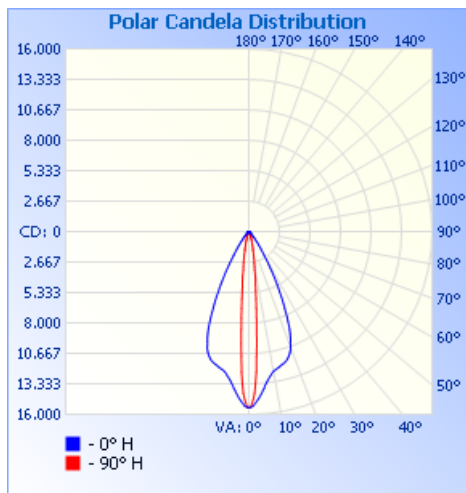

Product Data

Width	64 mm (2.5in)	
Height	102 mm (4.0in) including mounting hinge	
Length	310 mm (1 ft)	1210 mm (4 ft)
Mounting	Location adjustable and tilting surface-mount bracket	
Source	High-brightness White or Mono Color LEDs	
Beam Angle	Elliptical (10° x 50°) or Wide (50°)	
Luminous Flux	840 lumens	3,360 lumens
CRI	80Ra	
Efficacy	58 lm/W	
Lumen Maintenance	50,000 hrs L ₇₀ at 25°C	
Housing	Extruded aluminum, anodized finish RAL7043	
Weight	1.3 kg (2.85 lbs)	3.6kg (7.9 lbs)
Connection	Daisy-chain power input and output connectors	
Lens	Tempered Glass	
Control	On/Off, Not dimmable	
Input Voltage	100V – 277 VAC, 50 / 60Hz	
Power Consumption	18 W (White)	60 W (White)
Temperature Range	-20°C to 40°C (-4°F ~104°F) start-up temperature -40°C to 40°C (-40°F ~104°F) operating temperature	
Protection Rating	IP66, Wet location listed, IK06	
Certifications	UL / cUL, FCC Class A, CE, CB	
Warranty	5 Years	

Photometrics (Per IESNA LM-79):

Vaya Linear MP 3000K, 50deg, 1.2m (4ft)

Polar Candela Distribution

Illuminance at a Distance

Im = 3.28ft

Vaya Linear MP 3000K, 10x50deg, 1.2m (4ft)

Polar Candela Distribution

Illuminance at a Distance

Im = 3.28ft

Photometrics (Per IESNA LM-79):

Vaya Linear MP 4000K, 50deg, 1.2m (4ft)

Polar Candela Distribution

Illuminance at a Distance

Im = 3.28ft

Vaya Linear MP 4000K, 10x50deg, 1.2m (4ft)

Polar Candela Distribution

Illuminance at a Distance

Im = 3.28ft

Data sheet

Dimensions:

0.3m (1ft) Length

1.2m (4ft) Length

Leader Cable Dimensions: