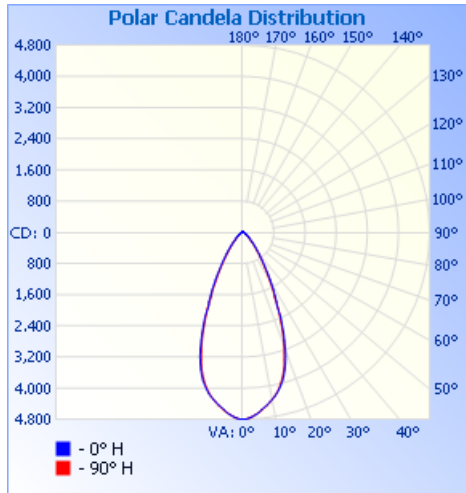

Key Features

- Reliable, cost effective LED lighting fixture
- Available in standard 3000K or 4000K
- Custom options: 2700K, 5000K, R, G, B, A
- Available with 10°x50° or 50° Beams
- Auto-ranging 100V – 277V, 50 / 60Hz input
- Interior / Exterior - IP66
- DLC-listed with 5 years limited warranty

Product Data

Width	64 mm (2.5in)	
Height	102 mm (4.0in) including mounting hinge	
Length	310 mm (1 ft)	1210 mm (4 ft)
Mounting	Location adjustable and tilting surface-mount bracket	
Source	High-brightness White or Mono Color LEDs	
Beam Angle	Elliptical (10° x 50°) or Wide (50°)	
Luminous Flux	840 lumens	3,360 lumens
CRI	80Ra	
Efficacy	58 lm/W	
Lumen Maintenance	50,000 hrs L ₇₀ at 25°C	
Housing	Extruded aluminum, anodized finish RAL7043	
Weight	1.3 kg (2.85 lbs)	3.6kg (7.9 lbs)
Connection	Daisy-chain power input and output connectors	
Lens	Tempered Glass	
Control	On/Off, Not dimmable	
Input Voltage	100V – 277 VAC, 50 / 60Hz	
Power Consumption	18 W (White)	60 W (White)
Temperature Range	-20°C to 40°C (-4°F ~104°F) start-up temperature -40°C to 40°C (-40°F ~104°F) operating temperature	
Protection Rating	IP66, Wet location listed, IK06	
Certifications	UL / cUL, FCC Class A, CE, CB	
Warranty	5 Years	

Photometrics (Per IESNA LM-79):

Vaya Linear MP 3000K, 50deg, 1.2m (4ft)

Polar Candela Distribution

Illuminance at a Distance

Im = 3.28ft

Vaya Linear MP 3000K, 10x50deg, 1.2m (4ft)

Polar Candela Distribution

Illuminance at a Distance

Im = 3.28ft

Photometrics (Per IESNA LM-79):

Vaya Linear MP 4000K, 50deg, 1.2m (4ft)

Polar Candela Distribution

Illuminance at a Distance

Im = 3.28ft

Vaya Linear MP 4000K, 10x50deg, 1.2m (4ft)