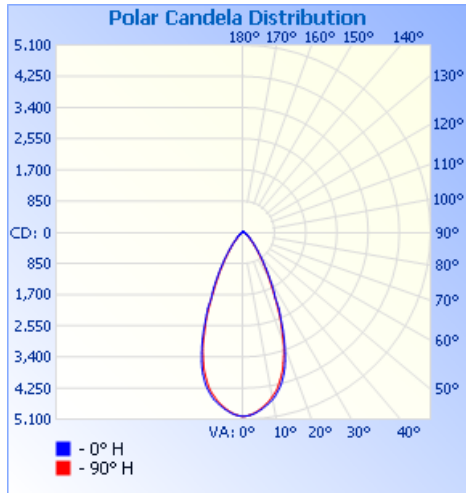

Product Data

Width	64 mm (2.5in)	
Height	102 mm (4.0in) including mounting hinge	
Length	310 mm (1 ft)	1210 mm (4 ft)
Mounting	Location adjustable and tilting surface-mount bracket	
Source	High-brightness White or Mono Color LEDs	
Beam Angle	Elliptical (10° x 50°) or Wide (50°)	
Luminous Flux	840 lumens	3,360 lumens
CRI	80Ra	
Efficacy	58 lm/W	
Lumen Maintenance	50,000 hrs L ₇₀ at 25°C	
Housing	Extruded aluminum, anodized finish RAL7043	
Weight	1.3 kg (2.85 lbs)	3.6kg (7.9 lbs)
Connection	Daisy-chain power input and output connectors	
Lens	Tempered Glass	
Control	On/Off, Not dimmable	
Input Voltage	100V – 277 VAC, 50 / 60Hz	
Power Consumption	18 W (White)	60 W (White)
Temperature Range	-20°C to 40°C (-4°F ~104°F) start-up temperature -40°C to 40°C (-40°F ~104°F) operating temperature	
Protection Rating	IP66, Wet location listed, IK06	
Certifications	UL / cUL, FCC Class A, CE, CB	
Warranty	5 Years	

Photometrics (Per IESNA LM-79):

Vaya Linear MP 3000K, 50deg, 1.2m (4ft)

Polar Candela Distribution

Illuminance at a Distance

Im = 3.28ft

Vaya Linear MP 3000K, 10x50deg, 1.2m (4ft)

Polar Candela Distribution

Illuminance at a Distance

Im = 3.28ft

Photometrics (Per IESNA LM-79):

Vaya Linear MP 4000K, 50deg, 1.2m (4ft)

Polar Candela Distribution

Illuminance at a Distance

Im = 3.28ft

Vaya Linear MP 4000K, 10x50deg, 1.2m (4ft)

Polar Candela Distribution

Illuminance at a Distance

Im = 3.28ft

Data sheet

Dimensions:

0.3m (1ft) Length

1.2m (4ft) Length

Leader Cable Dimensions: