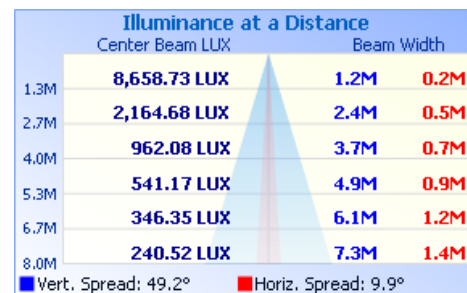

Illuminance at a Distance