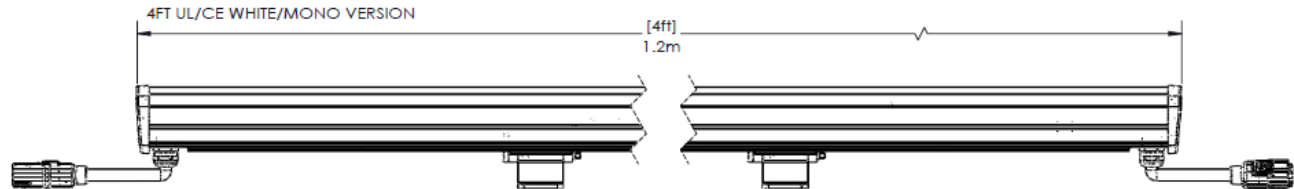

Product Data

Width	64 mm (2.5in)	
Height	102 mm (4.0in) including mounting hinge	
Length	310 mm (1 ft)	1210 mm (4 ft)
Mounting	Location adjustable and tilting surface-mount bracket	
Source	High-brightness White or Mono Color LEDs	
Beam Angle	Elliptical (10° x 50°) or Wide (50°)	
Luminous Flux	840 lumens	3,360 lumens
CRI	80Ra	
Efficacy	58 lm/W	
Lumen Maintenance	50,000 hrs L ₇₀ at 25°C	
Housing	Extruded aluminum, anodized finish RAL7043	
Weight	1.3 kg (2.85 lbs)	3.6kg (7.9 lbs)
Connection	Daisy-chain power input and output connectors	
Lens	Tempered Glass	
Control	On/Off, Not dimmable	
Input Voltage	100V – 277 VAC, 50 / 60Hz	
Power Consumption	18 W (White)	60 W (White)
Temperature Range	-20°C to 40°C (-4°F ~104°F) start-up temperature -40°C to 40°C (-40°F ~104°F) operating temperature	
Protection Rating	IP66, Wet location listed, IK06	
Certifications	UL / cUL, FCC Class A, CE, CB	
Warranty	5 Years	

Polar Candela Distribution

Illuminance at a Distance

Im = 3.28ft

Data sheet

Dimensions:

0.3m (1ft) Length

1.2m (4ft) Length

Leader Cable Dimensions:

Jumper Cable Dimensions:

Vaya Linear MP White & Mono Ordering Codes:

CCT	Length	Beam Angle	Philips I2NC	Item Number	Certification
3000K	1ft	50°	912400130125	350-000011-08	UL
3000K	1ft	10° X 50°	912400130126	350-000011-09	UL
3000K	4ft	50°	912400130127	350-000011-10	UL
3000K	4ft	10° X 50°	912400130128	350-000011-11	UL
4000K	1ft	50°	912400130129	350-000011-12	UL
4000K	1ft	10° X 50°	912400130130	350-000011-13	UL
4000K	4ft	50°	912400130131	350-000011-14	UL
4000K	4ft	10° X 50°	912400130132	350-000011-15	UL