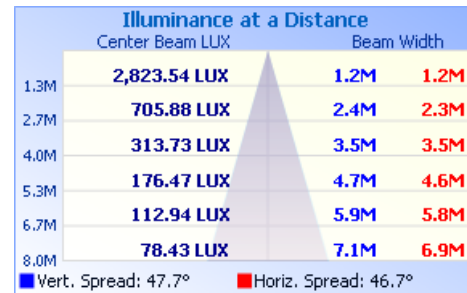

Product Data

Width	64 mm (2.5in)	
Height	102 mm (4.0in) including mounting hinge	
Length	310 mm (1 ft)	1210 mm (4 ft)
Mounting	Location adjustable and tilting surface-mount bracket	
Source	High-brightness White or Mono Color LEDs	
Beam Angle	Elliptical (10° x 50°) or Wide (50°)	
Luminous Flux	840 lumens	3,360 lumens
CRI	80Ra	
Efficacy	58 lm/W	
Lumen Maintenance	50,000 hrs L ₇₀ at 25°C	
Housing	Extruded aluminum, anodized finish RAL7043	
Weight	1.3 kg (2.85 lbs)	3.6kg (7.9 lbs)
Connection	Daisy-chain power input and output connectors	
Lens	Tempered Glass	
Control	On/Off, Not dimmable	
Input Voltage	100V – 277 VAC, 50 / 60Hz	
Power Consumption	18 W (White)	60 W (White)
Temperature Range	-20°C to 40°C (-4°F ~104°F) start-up temperature -40°C to 40°C (-40°F ~104°F) operating temperature	
Protection Rating	IP66, Wet location listed, IK06	
Certifications	UL / cUL, FCC Class A, CE, CB	
Warranty	5 Years	

Photometrics (Per IESNA LM-79):

Vaya Linear MP 3000K, 50deg, 1.2m (4ft)

Polar Candela Distribution

Illuminance at a Distance

Im = 3.28ft

Vaya Linear MP 3000K, 10x50deg, 1.2m (4ft)

Polar Candela Distribution

Illuminance at a Distance

Im = 3.28ft

Photometrics (Per IESNA LM-79):

Vaya Linear MP 4000K, 50deg, 1.2m (4ft)

Polar Candela Distribution

Illuminance at a Distance

Im = 3.28ft

Vaya Linear MP 4000K, 10x50deg, 1.2m (4ft)