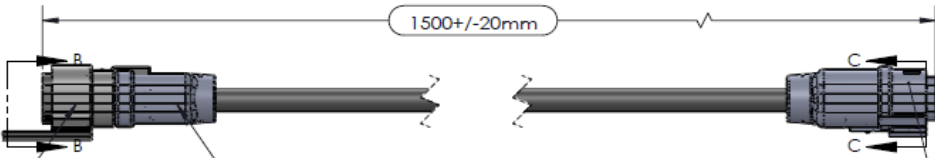

Product Data

Width	64 mm (2.5in)	
Height	102 mm (4.0in) including mounting hinge	
Length	310 mm (1 ft)	1210 mm (4 ft)
Mounting	Location adjustable and tilting surface-mount bracket	
Source	High-brightness White or Mono Color LEDs	
Beam Angle	Elliptical (10° x 50°) or Wide (50°)	
Luminous Flux	840 lumens	3,360 lumens
CRI	80Ra	
Efficacy	58 lm/W	
Lumen Maintenance	50,000 hrs L ₇₀ at 25°C	
Housing	Extruded aluminum, anodized finish RAL7043	
Weight	1.3 kg (2.85 lbs)	3.6kg (7.9 lbs)
Connection	Daisy-chain power input and output connectors	
Lens	Tempered Glass	
Control	On/Off, Not dimmable	
Input Voltage	100V – 277 VAC, 50 / 60Hz	
Power Consumption	18 W (White)	60 W (White)
Temperature Range	-20°C to 40°C (-4°F ~104°F) start-up temperature -40°C to 40°C (-40°F ~104°F) operating temperature	
Protection Rating	IP66, Wet location listed, IK06	
Certifications	UL / cUL, FCC Class A, CE, CB	
Warranty	5 Years	

Illuminance at a Distance

Im = 3.28ft

Photometrics (Per IESNA LM-79):

Vaya Linear MP 4000K, 50deg, 1.2m (4ft)

Polar Candela Distribution

Illuminance at a Distance

Im = 3.28ft

Vaya Linear MP 4000K, 10x50deg, 1.2m (4ft)

Polar Candela Distribution

Illuminance at a Distance

Im = 3.28ft

Data sheet

Dimensions:

0.3m (1ft) Length

1.2m (4ft) Length

Leader Cable Dimensions:

Jumper Cable Dimensions:

Vaya Linear MP White & Mono Ordering Codes:

CCT	Length	Beam Angle	Philips I2NC	Item Number	Certification
3000K	1ft	50°	912400130125	350-000011-08	UL
3000K	1ft	10° X 50°	912400130126	350-000011-09	UL
3000K	4ft	50°	912400130127	350-000011-10	UL
3000K	4ft	10° X 50°	912400130128	350-000011-11	UL
4000K	1ft	50°	912400130129	350-000011-12	UL
4000K	1ft	10° X 50°	912400130130	350-000011-13	UL
4000K	4ft	50°	912400130131	350-000011-14	UL
4000K	4ft	10° X 50°	912400130132	350-000011-15	UL