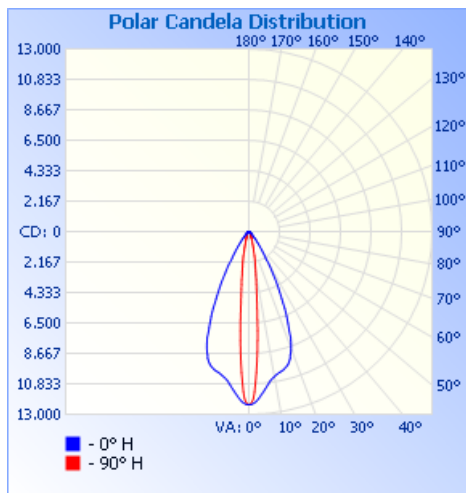

Product Data

Width	64 mm (2.5in)	
Height	102 mm (4.0in) including mounting hinge	
Length	310 mm (1 ft)	1210 mm (4 ft)
Mounting	Location adjustable and tilting surface-mount bracket	
Source	High-brightness White or Mono Color LEDs	
Beam Angle	Elliptical (10° x 50°) or Wide (50°)	
Luminous Flux	840 lumens	3,360 lumens
CRI	80Ra	
Efficacy	58 lm/W	
Lumen Maintenance	50,000 hrs L ₇₀ at 25°C	
Housing	Extruded aluminum, anodized finish RAL7043	
Weight	1.3 kg (2.85 lbs)	3.6kg (7.9 lbs)
Connection	Daisy-chain power input and output connectors	
Lens	Tempered Glass	
Control	On/Off, Not dimmable	
Input Voltage	100V – 277 VAC, 50 / 60Hz	
Power Consumption	18 W (White)	60 W (White)
Temperature Range	-20°C to 40°C (-4°F ~104°F) start-up temperature -40°C to 40°C (-40°F ~104°F) operating temperature	
Protection Rating	IP66, Wet location listed, IK06	
Certifications	UL / cUL, FCC Class A, CE, CB	
Warranty	5 Years	

Photometrics (Per IESNA LM-79):

Vaya Linear MP 3000K, 50deg, 1.2m (4ft)

Polar Candela Distribution

Illuminance at a Distance

Im = 3.28ft

Vaya Linear MP 3000K, 10x50deg, 1.2m (4ft)

Polar Candela Distribution

Illuminance at a Distance

Im = 3.28ft

Photometrics (Per IESNA LM-79):

Vaya Linear MP 4000K, 50deg, 1.2m (4ft)

Polar Candela Distribution

Illuminance at a Distance

Im = 3.28ft

Vaya Linear MP 4000K, 10x50deg, 1.2m (4ft)

Polar Candela Distribution

Illuminance at a Distance

Im = 3.28ft

Data sheet

Dimensions:

0.3m (1ft) Length

1.2m (4ft) Length

Leader Cable Dimensions: