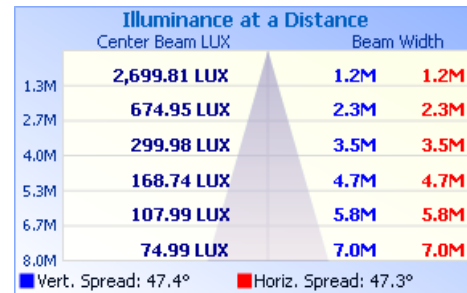

Product Data

Width	64 mm (2.5in)	
Height	102 mm (4.0in) including mounting hinge	
Length	310 mm (1 ft)	1210 mm (4 ft)
Mounting	Location adjustable and tilting surface-mount bracket	
Source	High-brightness White or Mono Color LEDs	
Beam Angle	Elliptical (10° x 50°) or Wide (50°)	
Luminous Flux	840 lumens	3,360 lumens
CRI	80Ra	
Efficacy	58 lm/W	
Lumen Maintenance	50,000 hrs L ₇₀ at 25°C	
Housing	Extruded aluminum, anodized finish RAL7043	
Weight	1.3 kg (2.85 lbs)	3.6kg (7.9 lbs)
Connection	Daisy-chain power input and output connectors	
Lens	Tempered Glass	
Control	On/Off, Not dimmable	
Input Voltage	100V – 277 VAC, 50 / 60Hz	
Power Consumption	18 W (White)	60 W (White)
Temperature Range	-20°C to 40°C (-4°F ~104°F) start-up temperature -40°C to 40°C (-40°F ~104°F) operating temperature	
Protection Rating	IP66, Wet location listed, IK06	
Certifications	UL / cUL, FCC Class A, CE, CB	
Warranty	5 Years	

Photometrics (Per IESNA LM-79):

Vaya Linear MP 3000K, 50deg, 1.2m (4ft)

Polar Candela Distribution

Illuminance at a Distance

Im = 3.28ft

Vaya Linear MP 3000K, 10x50deg, 1.2m (4ft)

Polar Candela Distribution

Illuminance at a Distance

Im = 3.28ft

Photometrics (Per IESNA LM-79):

Vaya Linear MP 4000K, 50deg, 1.2m (4ft)

Polar Candela Distribution

Illuminance at a Distance

Im = 3.28ft

Vaya Linear MP 4000K, 10x50deg, 1.2m (4ft)