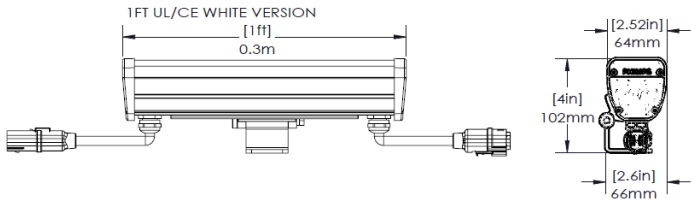

Product Data

Width	64 mm (2.5in)	
Height	102 mm (4.0in) including mounting hinge	
Length	310 mm (1 ft)	1210 mm (4 ft)
Mounting	Location adjustable and tilting surface-mount bracket	
Source	High-brightness White or Mono Color LEDs	
Beam Angle	Elliptical (10° x 50°) or Wide (50°)	
Luminous Flux	840 lumens	3,360 lumens
CRI	80Ra	
Efficacy	58 lm/W	
Lumen Maintenance	50,000 hrs L ₇₀ at 25°C	
Housing	Extruded aluminum, anodized finish RAL7043	
Weight	1.3 kg (2.85 lbs)	3.6kg (7.9 lbs)
Connection	Daisy-chain power input and output connectors	
Lens	Tempered Glass	
Control	On/Off, Not dimmable	
Input Voltage	100V – 277 VAC, 50 / 60Hz	
Power Consumption	18 W (White)	60 W (White)
Temperature Range	-20°C to 40°C (-4°F ~104°F) start-up temperature -40°C to 40°C (-40°F ~104°F) operating temperature	
Protection Rating	IP66, Wet location listed, IK06	
Certifications	UL / cUL, FCC Class A, CE, CB	
Warranty	5 Years	

Illuminance at a Distance

Im = 3.28ft

Photometrics (Per IESNA LM-79):

Vaya Linear MP 4000K, 50deg, 1.2m (4ft)

Polar Candela Distribution

Illuminance at a Distance

Im = 3.28ft

Vaya Linear MP 4000K, 10x50deg, 1.2m (4ft)

Polar Candela Distribution

Illuminance at a Distance

Im = 3.28ft

Data sheet

Dimensions:

0.3m (1ft) Length

1.2m (4ft) Length

Leader Cable Dimensions:

Jumper Cable Dimensions:

Vaya Linear MP White & Mono Ordering Codes:

CCT	Length	Beam Angle	Philips I2NC	Item Number	Certification
3000K	1ft	50°	912400130125	350-000011-08	UL
3000K	1ft	10° X 50°	912400130126	350-000011-09	UL
3000K	4ft	50°	912400130127	350-000011-10	UL
3000K	4ft	10° X 50°	912400130128	350-000011-11	UL
4000K	1ft	50°	912400130129	350-000011-12	UL
4000K	1ft	10° X 50°	912400130130	350-000011-13	UL
4000K	4ft	50°	912400130131	350-000011-14	UL
4000K	4ft	10° X 50°	912400130132	350-000011-15	UL