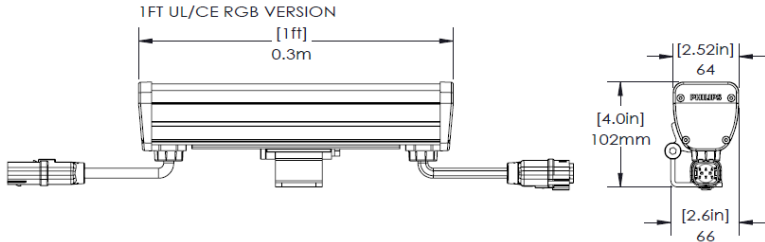

Product Data

Width	64 mm (2.5in)	
Height	102 mm (4.0in) including mounting hinge	
Length	310 mm (1 ft)	1210 mm (4 ft)
Mounting	Location adjustable and tilting surface-mount bracket	
Source	High-brightness Red, Green and Blue LEDs	
Beam Angle	Elliptical (10° x 50°) or Wide (50°)	
Luminous Flux	450 lumens	1,800 lumens
Lumen Maintenance	50,000 hrs L ₅₀ at 25°C	
Housing	Extruded aluminum, anodized finish RAL7043	
Weight	1.3 kg (2.85 lbs)	3.6kg (7.9 lbs)
Connection	Combined power & data input and output connectors	
Lens	Tempered Glass	
Control	DMX-512 control, 3 channels per fixture	
Input Voltage	100V – 277 VAC, 50 / 60Hz	
Power Consumption	18 W	60 W
Temperature Range	-20°C to 40°C (-4°F ~104°F) start-up temperature -40°C to 40°C (-40°F ~104°F) operating temperature	
Protection Rating	IP66, Wet location listed, IK06	
Certifications	UL / cUL, FCC Class A	
Warranty	3 Years	

Photometrics (Per IESNA LM-79):

Vaya Linear MP RGB, 50deg, 1.2m (4ft)

Polar Candela Distribution

Illuminance at a Distance

Im = 3.28ft

Vaya Linear MP RGB, 10x50deg, 1.2m (4ft)

Polar Candela Distribution

Illuminance at a Distance

Im = 3.28ft

Data sheet

Dimensions:

0.3m (1ft) Length

1.2m (4ft) Length

Leader Cable Dimensions:

Jumper Cable Dimensions:

Vaya Linear MP RGB Ordering Codes:

Length	Beam Angle	Philips I2NC	Item Number	Certification
1ft	50°	912400130060	316-000011-04	UL
1ft	10° X 50°	912400130061	316-000011-05	UL
4ft	50°	912400130062	316-000011-06	UL
4ft	10° X 50°	912400130063	316-000011-07	UL