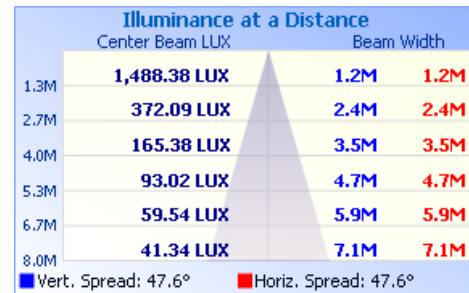

Product Data

Width	64 mm (2.5in)	
Height	102 mm (4.0in) including mounting hinge	
Length	310 mm (1 ft)	1210 mm (4 ft)
Mounting	Location adjustable and tilting surface-mount bracket	
Source	High-brightness Red, Green and Blue LEDs	
Beam Angle	Elliptical (10° x 50°) or Wide (50°)	
Luminous Flux	450 lumens	1,800 lumens
Lumen Maintenance	50,000 hrs L ₅₀ at 25°C	
Housing	Extruded aluminum, anodized finish RAL7043	
Weight	1.3 kg (2.85 lbs)	3.6kg (7.9 lbs)
Connection	Combined power & data input and output connectors	
Lens	Tempered Glass	
Control	DMX-512 control, 3 channels per fixture	
Input Voltage	100V – 277 VAC, 50 / 60Hz	
Power Consumption	18 W	60 W
Temperature Range	-20°C to 40°C (-4°F ~104°F) start-up temperature -40°C to 40°C (-40°F ~104°F) operating temperature	
Protection Rating	IP66, Wet location listed, IK06	
Certifications	UL / cUL, FCC Class A	
Warranty	3 Years	

Photometrics (Per IESNA LM-79):

Vaya Linear MP RGB, 50deg, 1.2m (4ft)

Polar Candela Distribution

Illuminance at a Distance

Im = 3.28ft

Vaya Linear MP RGB, 10x50deg, 1.2m (4ft)

Polar Candela Distribution

Illuminance at a Distance

Im = 3.28ft

Data sheet

Dimensions:

0.3m (1ft) Length

1.2m (4ft) Length

Leader Cable Dimensions:

Jumper Cable Dimensions:

Vaya Linear MP RGB Ordering Codes: