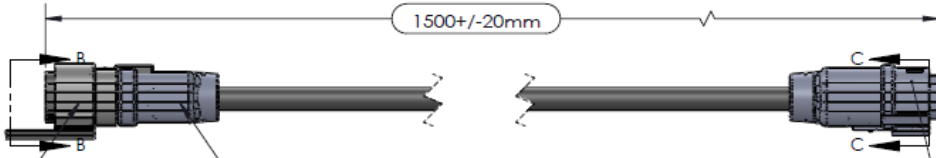

Product Data

Width	64 mm (2.5in)	
Height	102 mm (4.0in) including mounting hinge	
Length	310 mm (1 ft)	1210 mm (4 ft)
Mounting	Location adjustable and tilting surface-mount bracket	
Source	High-brightness Red, Green and Blue LEDs	
Beam Angle	Elliptical (10° x 50°) or Wide (50°)	
Luminous Flux	450 lumens	1,800 lumens
Lumen Maintenance	50,000 hrs L ₅₀ at 25°C	
Housing	Extruded aluminum, anodized finish RAL7043	
Weight	1.3 kg (2.85 lbs)	3.6kg (7.9 lbs)
Connection	Combined power & data input and output connectors	
Lens	Tempered Glass	
Control	DMX-512 control, 3 channels per fixture	
Input Voltage	100V – 277 VAC, 50 / 60Hz	
Power Consumption	18 W	60 W
Temperature Range	-20°C to 40°C (-4°F ~104°F) start-up temperature -40°C to 40°C (-40°F ~104°F) operating temperature	
Protection Rating	IP66, Wet location listed, IK06	
Certifications	UL / cUL, FCC Class A	
Warranty	3 Years	

Photometrics (Per IESNA LM-79):

Vaya Linear MP RGB, 50deg, 1.2m (4ft)

Polar Candela Distribution

Illuminance at a Distance

Im = 3.28ft

Vaya Linear MP RGB, 10x50deg, 1.2m (4ft)

Polar Candela Distribution

Illuminance at a Distance

Im = 3.28ft

Data sheet

Dimensions:

0.3m (1ft) Length

1.2m (4ft) Length

Leader Cable Dimensions:

Jumper Cable Dimensions:

Vaya Linear MP RGB Ordering Codes:

Length	Beam Angle	Philips I2NC	Item Number	Certification
1ft	50°	912400130060	316-000011-04	UL
1ft	10° X 50°	912400130061	316-000011-05	UL
4ft	50°	912400130062	316-000011-06	UL
4ft	10° X 50°	912400130063	316-000011-07	UL