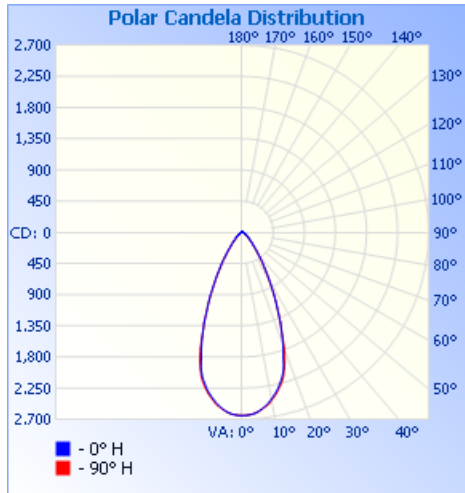

Product Data

Width	64 mm (2.5in)	
Height	102 mm (4.0in) including mounting hinge	
Length	310 mm (1 ft)	1210 mm (4 ft)
Mounting	Location adjustable and tilting surface-mount bracket	
Source	High-brightness Red, Green and Blue LEDs	
Beam Angle	Elliptical (10° x 50°) or Wide (50°)	
Luminous Flux	450 lumens	1,800 lumens
Lumen Maintenance	50,000 hrs L ₅₀ at 25°C	
Housing	Extruded aluminum, anodized finish RAL7043	
Weight	1.3 kg (2.85 lbs)	3.6kg (7.9 lbs)
Connection	Combined power & data input and output connectors	
Lens	Tempered Glass	
Control	DMX-512 control, 3 channels per fixture	
Input Voltage	100V – 277 VAC, 50 / 60Hz	
Power Consumption	18 W	60 W
Temperature Range	-20°C to 40°C (-4°F ~104°F) start-up temperature -40°C to 40°C (-40°F ~104°F) operating temperature	
Protection Rating	IP66, Wet location listed, IK06	
Certifications	UL / cUL, FCC Class A	
Warranty	3 Years	

Photometrics (Per IESNA LM-79):

Vaya Linear MP RGB, 50deg, 1.2m (4ft)

Polar Candela Distribution

Illuminance at a Distance

Im = 3.28ft

Vaya Linear MP RGB, 10x50deg, 1.2m (4ft)

Polar Candela Distribution

Illuminance at a Distance

Im = 3.28ft

Data sheet

Dimensions:

0.3m (1ft) Length

1.2m (4ft) Length

Leader Cable Dimensions:

Jumper Cable Dimensions:

Vaya Linear MP RGB Ordering Codes: