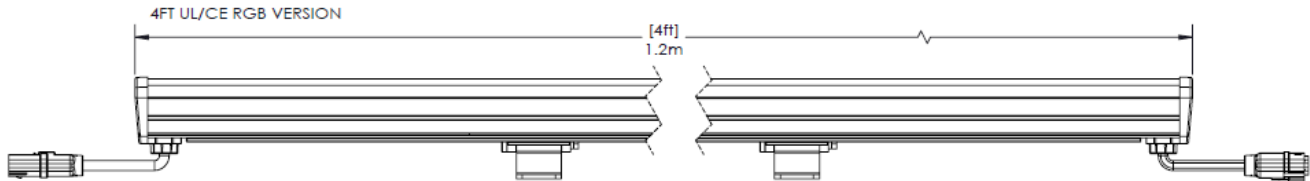

Product Data

Width	64 mm (2.5in)	
Height	102 mm (4.0in) including mounting hinge	
Length	310 mm (1 ft)	1210 mm (4 ft)
Mounting	Location adjustable and tilting surface-mount bracket	
Source	High-brightness Red, Green and Blue LEDs	
Beam Angle	Elliptical (10° x 50°) or Wide (50°)	
Luminous Flux	450 lumens	1,800 lumens
Lumen Maintenance	50,000 hrs L ₅₀ at 25°C	
Housing	Extruded aluminum, anodized finish RAL7043	
Weight	1.3 kg (2.85 lbs)	3.6kg (7.9 lbs)
Connection	Combined power & data input and output connectors	
Lens	Tempered Glass	
Control	DMX-512 control, 3 channels per fixture	
Input Voltage	100V – 277 VAC, 50 / 60Hz	
Power Consumption	18 W	60 W
Temperature Range	-20°C to 40°C (-4°F ~104°F) start-up temperature -40°C to 40°C (-40°F ~104°F) operating temperature	
Protection Rating	IP66, Wet location listed, IK06	
Certifications	UL / cUL, FCC Class A	
Warranty	3 Years	

Photometrics (Per IESNA LM-79):

Vaya Linear MP RGB, 50deg, 1.2m (4ft)

Polar Candela Distribution

Illuminance at a Distance

Im = 3.28ft

Vaya Linear MP RGB, 10x50deg, 1.2m (4ft)

Polar Candela Distribution

Illuminance at a Distance

Im = 3.28ft

Data sheet

Dimensions:

0.3m (1ft) Length

1.2m (4ft) Length

Leader Cable Dimensions:

Jumper Cable Dimensions:

Vaya Linear MP RGB Ordering Codes:

Length	Beam Angle	Philips I2NC	Item Number	Certification
1ft	50°	912400130060	316-000011-04	UL
1ft	10° X 50°	912400130061	316-000011-05	UL
4ft	50°	912400130062	316-000011-06	UL
4ft	10° X 50°	912400130063	316-000011-07	UL