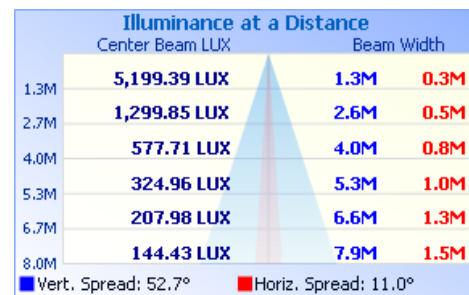

Product Data

Width	64 mm (2.5in)	
Height	102 mm (4.0in) including mounting hinge	
Length	310 mm (1 ft)	1210 mm (4 ft)
Mounting	Location adjustable and tilting surface-mount bracket	
Source	High-brightness Red, Green and Blue LEDs	
Beam Angle	Elliptical (10° x 50°) or Wide (50°)	
Luminous Flux	450 lumens	1,800 lumens
Lumen Maintenance	50,000 hrs L ₅₀ at 25°C	
Housing	Extruded aluminum, anodized finish RAL7043	
Weight	1.3 kg (2.85 lbs)	3.6kg (7.9 lbs)
Connection	Combined power & data input and output connectors	
Lens	Tempered Glass	
Control	DMX-512 control, 3 channels per fixture	
Input Voltage	100V – 277 VAC, 50 / 60Hz	
Power Consumption	18 W	60 W
Temperature Range	-20°C to 40°C (-4°F ~104°F) start-up temperature -40°C to 40°C (-40°F ~104°F) operating temperature	
Protection Rating	IP66, Wet location listed, IK06	
Certifications	UL / cUL, FCC Class A	
Warranty	3 Years	

Photometrics (Per IESNA LM-79):

Vaya Linear MP RGB, 50deg, 1.2m (4ft)

Polar Candela Distribution

Illuminance at a Distance

Im = 3.28ft

Vaya Linear MP RGB, 10x50deg, 1.2m (4ft)

Polar Candela Distribution

Illuminance at a Distance

Im = 3.28ft

Data sheet

Dimensions:

0.3m (1ft) Length

1.2m (4ft) Length

Leader Cable Dimensions:

Jumper Cable Dimensions:

Vaya Linear MP RGB Ordering Codes: