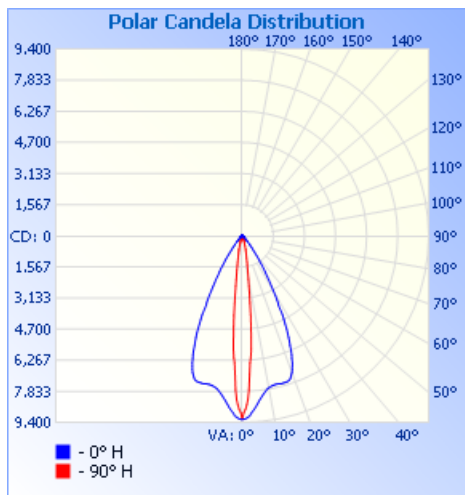

Product Data

Width	64 mm (2.5in)	
Height	102 mm (4.0in) including mounting hinge	
Length	310 mm (1 ft)	1210 mm (4 ft)
Mounting	Location adjustable and tilting surface-mount bracket	
Source	High-brightness Red, Green and Blue LEDs	
Beam Angle	Elliptical (10° x 50°) or Wide (50°)	
Luminous Flux	450 lumens	1,800 lumens
Lumen Maintenance	50,000 hrs L ₅₀ at 25°C	
Housing	Extruded aluminum, anodized finish RAL7043	
Weight	1.3 kg (2.85 lbs)	3.6kg (7.9 lbs)
Connection	Combined power & data input and output connectors	
Lens	Tempered Glass	
Control	DMX-512 control, 3 channels per fixture	
Input Voltage	100V – 277 VAC, 50 / 60Hz	
Power Consumption	18 W	60 W
Temperature Range	-20°C to 40°C (-4°F ~104°F) start-up temperature -40°C to 40°C (-40°F ~104°F) operating temperature	
Protection Rating	IP66, Wet location listed, IK06	
Certifications	UL / cUL, FCC Class A	
Warranty	3 Years	

Photometrics (Per IESNA LM-79):

Vaya Linear MP RGB, 50deg, 1.2m (4ft)

Polar Candela Distribution

Illuminance at a Distance

Im = 3.28ft

Vaya Linear MP RGB, 10x50deg, 1.2m (4ft)

Polar Candela Distribution

Illuminance at a Distance

Im = 3.28ft

Data sheet

Dimensions:

0.3m (1ft) Length

1.2m (4ft) Length

Leader Cable Dimensions:

Jumper Cable Dimensions:

Vaya Linear MP RGB Ordering Codes:

Length	Beam Angle	Philips I2NC	Item Number	Certification
1ft	50°	912400130060	316-000011-04	UL
1ft	10° X 50°	912400130061	316-000011-05	UL
4ft	50°	912400130062	316-000011-06	UL
4ft	10° X 50°	912400130063	316-000011-07	UL