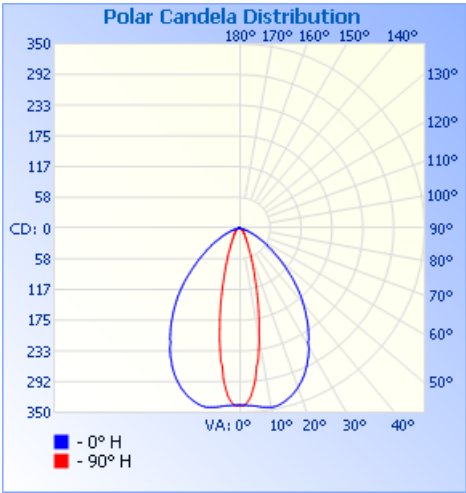

Product Data

Width	34.8 mm (1.4in)	
Height	56.6 mm (2.0in) including mounting hinge	
Length	610 mm (2 ft)	1200 mm (4 ft)
Mounting	Location adjustable and tilting surface-mount bracket	
Source	High-brightness Red, Green and Blue LEDs	
Beam Angle	Elliptical (28° x 84°) or Wide (120°)	
Luminous Flux	300 lumens	600 lumens
Lumen Maintenance	50,000 hrs L ₅₀ at 25°C	
Housing	Extruded aluminum, anodized finish RAL7043	
Weight	1.0 kg (2.2 lbs)	2.0kg (4.4 lbs)
Connection	Combined power & data input and output connectors	
Lens	Tempered Glass	
Control	DMX-512 control, 3 channels per fixture	
Input Voltage	100V – 240 VAC, 50 / 60Hz	
Power Consumption	14 W	28 W
Temperature Range	-20°C to 40°C (-4°F ~104°F) start-up temperature -40°C to 40°C (-40°F ~104°F) operating temperature	
Protection Rating	IP66, Wet location listed, IK07	
Certifications	UL / cUL, FCC Class A	
Warranty	3 Years	

Photometrics (Per IESNA LM-79):

Vaya Linear LP RGB, 120deg, 0.6m (2ft)

Polar Candela Distribution

Illuminance at a Distance

	Center Beam LUX		Beam Width	
1.3M	56.49 LUX		5.2M	4.9M
2.7M	14.12 LUX		10.4M	9.8M
4.0M	6.28 LUX		15.7M	14.7M
5.3M	3.53 LUX		20.9M	19.6M
6.7M	2.26 LUX		26.1M	24.5M
8.0M	1.57 LUX		31.3M	29.4M

■ Vert. Spread: 125.9° ■ Horiz. Spread: 123.0°

Im = 3.28ft

Vaya Linear LP RGB, 28x84deg, 0.6m (2ft)

Polar Candela Distribution

Illuminance at a Distance

	Center Beam LUX		Beam Width	
1.3M	188.94 LUX		2.4M	0.6M
2.7M	47.23 LUX		4.8M	1.2M
4.0M	20.99 LUX		7.2M	1.8M
5.3M	11.81 LUX		9.6M	2.4M
6.7M	7.56 LUX		12.0M	3.0M
8.0M	5.25 LUX		14.4M	3.5M

■ Vert. Spread: 84.2° ■ Horiz. Spread: 25.0°

Im = 3.28ft

Dimensions:

Leader Cable Dimensions:

Jumper Cable Dimensions:

Vaya Linear LP RGB Ordering Codes:

Length	Beam Angle	Philips I2NC	Item Number	Certification
0.6m (2ft)	120°	910503704425	316-000010-04	UL
0.6m (2ft)	28° X 84°	910503704426	316-000010-05	UL
1.2m (4ft)	120°	910503704427	316-000010-06	UL
1.2m (4ft)	28° X 84°	910503704428	316-000010-07	UL