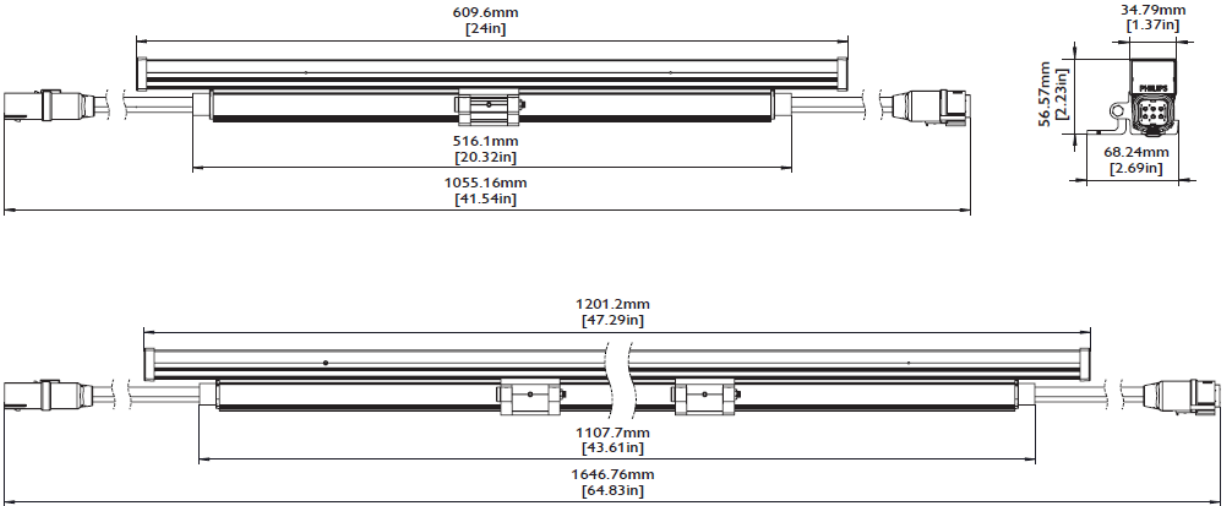

Product Data

Width	34.8 mm (1.4in)	
Height	56.6 mm (2.0in) including mounting hinge	
Length	610 mm (2 ft)	1200 mm (4 ft)
Mounting	Location adjustable and tilting surface-mount bracket	
Source	High-brightness Red, Green and Blue LEDs	
Beam Angle	Elliptical (28° x 84°) or Wide (120°)	
Luminous Flux	300 lumens	600 lumens
Lumen Maintenance	50,000 hrs L ₅₀ at 25°C	
Housing	Extruded aluminum, anodized finish RAL7043	
Weight	1.0 kg (2.2 lbs)	2.0kg (4.4 lbs)
Connection	Combined power & data input and output connectors	
Lens	Tempered Glass	
Control	DMX-512 control, 3 channels per fixture	
Input Voltage	100V – 240 VAC, 50 / 60Hz	
Power Consumption	14 W	28 W
Temperature Range	-20°C to 40°C (-4°F ~104°F) start-up temperature -40°C to 40°C (-40°F ~104°F) operating temperature	
Protection Rating	IP66, Wet location listed, IK07	
Certifications	UL / cUL, FCC Class A	
Warranty	3 Years	

Photometrics (Per IESNA LM-79):

Vaya Linear LP RGB, 120deg, 0.6m (2ft)

Polar Candela Distribution

Illuminance at a Distance

	Center Beam LUX		Beam Width	
1.3M	56.49 LUX		5.2M	4.9M
2.7M	14.12 LUX		10.4M	9.8M
4.0M	6.28 LUX		15.7M	14.7M
5.3M	3.53 LUX		20.9M	19.6M
6.7M	2.26 LUX		26.1M	24.5M
8.0M	1.57 LUX		31.3M	29.4M

■ Vert. Spread: 125.9° ■ Horiz. Spread: 123.0°

Im = 3.28ft

Vaya Linear LP RGB, 28x84deg, 0.6m (2ft)

Polar Candela Distribution

Illuminance at a Distance

	Center Beam LUX		Beam Width	
1.3M	188.94 LUX		2.4M	0.6M
2.7M	47.23 LUX		4.8M	1.2M
4.0M	20.99 LUX		7.2M	1.8M
5.3M	11.81 LUX		9.6M	2.4M
6.7M	7.56 LUX		12.0M	3.0M
8.0M	5.25 LUX		14.4M	3.5M

■ Vert. Spread: 84.2° ■ Horiz. Spread: 25.0°

Im = 3.28ft

Dimensions:

Leader Cable Dimensions:

Jumper Cable Dimensions:

Vaya Linear LP RGB Ordering Codes:

Length	Beam Angle	Philips I2NC	Item Number	Certification
0.6m (2ft)	120°	910503704425	316-000010-04	UL
0.6m (2ft)	28° X 84°	910503704426	316-000010-05	UL
1.2m (4ft)	120°	910503704427	316-000010-06	UL
1.2m (4ft)	28° X 84°	910503704428	316-000010-07	UL