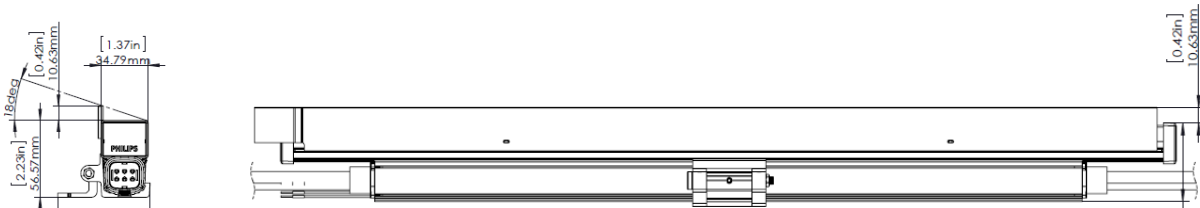

Vaya Linear LP RGB Ordering Codes:

Length	Beam Angle	Philips I2NC	Item Number	Certification
0.6m (2ft)	120°	910503704425	316-000010-04	UL
0.6m (2ft)	28° X 84°	910503704426	316-000010-05	UL
1.2m (4ft)	120°	910503704427	316-000010-06	UL
1.2m (4ft)	28° X 84°	910503704428	316-000010-07	UL

Vaya Linear LP-MP RGB Cables:

Product	Length	Philips I2NC	Item Number	Certification
Leader Cable	15m (50ft)	912400130053	308-000003-09	UL
Jumper Cable	1.5m (5ft)	912400130055	308-000003-11	UL

Vaya Linear LP Accessories:

Product	Length	Philips I2NC	Item Number	Certification
Glare Shield	0.6m (2ft)	912400130180	320-000010-00	
Glare Shield	1.2m (4ft)	912400130181	320-000010-01	

Vaya Linear LP Spare Parts:

Product	Length	Philips I2NC	Item Number	Certification
Mounting Hinge	1 piece	912400133634	320-000010-02