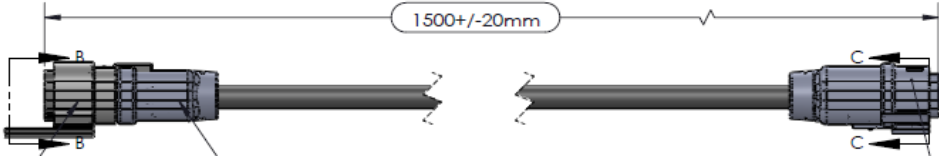

Product Data

Width	34.8 mm (1.4in)	
Height	56.6 mm (2.0in) including mounting hinge	
Length	610 mm (2 ft)	1200 mm (4 ft)
Mounting	Location adjustable and tilting surface-mount bracket	
Source	High-brightness Red, Green and Blue LEDs	
Beam Angle	Elliptical (28° x 84°) or Wide (120°)	
Luminous Flux	300 lumens	600 lumens
Lumen Maintenance	50,000 hrs L ₅₀ at 25°C	
Housing	Extruded aluminum, anodized finish RAL7043	
Weight	1.0 kg (2.2 lbs)	2.0kg (4.4 lbs)
Connection	Combined power & data input and output connectors	
Lens	Tempered Glass	
Control	DMX-512 control, 3 channels per fixture	
Input Voltage	100V – 240 VAC, 50 / 60Hz	
Power Consumption	14 W	28 W
Temperature Range	-20°C to 40°C (-4°F ~104°F) start-up temperature -40°C to 40°C (-40°F ~104°F) operating temperature	
Protection Rating	IP66, Wet location listed, IK07	
Certifications	UL / cUL, FCC Class A	
Warranty	3 Years	

■ Vert. Spread: 125.9° ■ Horiz. Spread: 123.0°

Im = 3.28ft

Vaya Linear LP RGB, 28x84deg, 0.6m (2ft)

Polar Candela Distribution

Illuminance at a Distance

	Center Beam LUX		Beam Width	
1.3M	188.94 LUX		2.4M	0.6M
2.7M	47.23 LUX		4.8M	1.2M
4.0M	20.99 LUX		7.2M	1.8M
5.3M	11.81 LUX		9.6M	2.4M
6.7M	7.56 LUX		12.0M	3.0M
8.0M	5.25 LUX		14.4M	3.5M

■ Vert. Spread: 84.2° ■ Horiz. Spread: 25.0°

Im = 3.28ft

Dimensions:

Leader Cable Dimensions:

Jumper Cable Dimensions:

Vaya Linear LP RGB Ordering Codes:

Length	Beam Angle	Philips I2NC	Item Number	Certification
0.6m (2ft)	120°	910503704425	316-000010-04	UL
0.6m (2ft)	28° X 84°	910503704426	316-000010-05	UL
1.2m (4ft)	120°	910503704427	316-000010-06	UL
1.2m (4ft)	28° X 84°	910503704428	316-000010-07	UL

Vaya Linear LP-MP RGB Cables:

Product	Length	Philips I2NC	Item Number	Certification
Leader Cable	15m (50ft)	912400130053	308-000003-09	UL
Jumper Cable	1.5m (5ft)	912400130055	308-000003-11	UL

Vaya Linear LP Accessories: