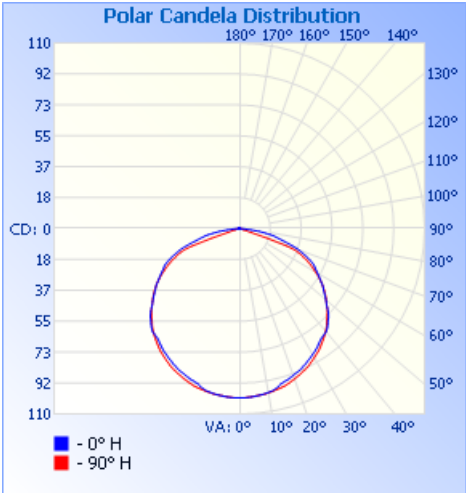

Key Features

- Reliable, cost effective LED lighting fixture
- Slim outdoor rated housing
- Unified power & data connectors
- Available with 28° x 84° or 120° Beams
- Auto-ranging 100V – 240V, 50 / 60Hz input
- DMX-512 control (RGB version)
- Interior / Exterior - IP66
- 3 Years Warranty

Product Data

Width	34.8 mm (1.4in)	
Height	56.6 mm (2.0in) including mounting hinge	
Length	610 mm (2 ft)	1200 mm (4 ft)
Mounting	Location adjustable and tilting surface-mount bracket	
Source	High-brightness Red, Green and Blue LEDs	
Beam Angle	Elliptical (28° x 84°) or Wide (120°)	
Luminous Flux	300 lumens	600 lumens
Lumen Maintenance	50,000 hrs L ₅₀ at 25°C	
Housing	Extruded aluminum, anodized finish RAL7043	
Weight	1.0 kg (2.2 lbs)	2.0kg (4.4 lbs)
Connection	Combined power & data input and output connectors	
Lens	Tempered Glass	
Control	DMX-512 control, 3 channels per fixture	
Input Voltage	100V – 240 VAC, 50 / 60Hz	
Power Consumption	14 W	28 W
Temperature Range	-20°C to 40°C (-4°F ~104°F) start-up temperature -40°C to 40°C (-40°F ~104°F) operating temperature	
Protection Rating	IP66, Wet location listed, IK07	
Certifications	UL / cUL, FCC Class A	
Warranty	3 Years	

Photometrics (Per IESNA LM-79):

Vaya Linear LP RGB, 120deg, 0.6m (2ft)

Polar Candela Distribution

Illuminance at a Distance

	Center Beam LUX		Beam Width	
1.3M	56.49 LUX		5.2M	4.9M
2.7M	14.12 LUX		10.4M	9.8M
4.0M	6.28 LUX		15.7M	14.7M
5.3M	3.53 LUX		20.9M	19.6M
6.7M	2.26 LUX		26.1M	24.5M
8.0M	1.57 LUX		31.3M	29.4M

■ Vert. Spread: 125.9° ■ Horiz. Spread: 123.0°

Im = 3.28ft

Vaya Linear LP RGB, 28x84deg, 0.6m (2ft)

Polar Candela Distribution

Illuminance at a Distance

	Center Beam LUX		Beam Width	
1.3M	188.94 LUX		2.4M	0.6M
2.7M	47.23 LUX		4.8M	1.2M
4.0M	20.99 LUX		7.2M	1.8M
5.3M	11.81 LUX		9.6M	2.4M
6.7M	7.56 LUX		12.0M	3.0M
8.0M	5.25 LUX		14.4M	3.5M