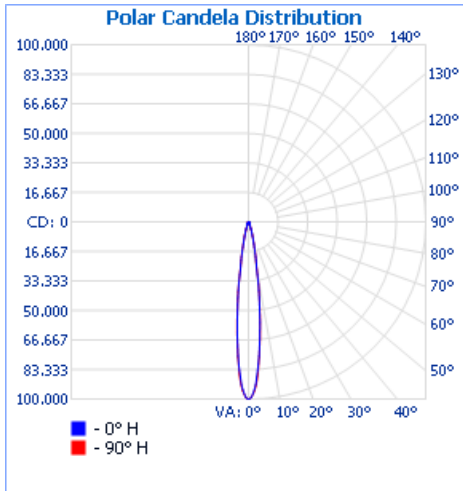

Key Features

- 10lx at 100m / 1fc at 328ft
- Compact size & light-weight
- Robust design & IP66 rating for outdoor use
- Available in standard 3000K & 4000K
- Available with standard 10° & 20°
- Auto-ranging 120~277V AC
- DLC-listed with 5 years limited warranty

Product Data

Height	353 mm (13.9in), including surface mount base
Width	353 mm (13.9in)
Depth	108 mm (4.25in)
Mounting	Integrated tilting surface-mount base
Source	High-brightness White or Mono LEDs
Standard Beam Angles	10° or 20°
Output Luminous Flux	9,700 lumens
Efficacy	90lm/W
CRI	80 Ra
Lumen Maintenance	50,000 hrs L ₇₀ at 25°C
Housing	Die Cast Aluminum, powder-coated finish RAL7043
Weight	7.75 kg (17 lbs)
Connector	3-conductor whip for power, 1.5m (5ft) long
Lens	Tempered glass
Control	On / Off
Input Voltage	120V ~ 277 VAC, 50 / 60Hz
Power Consumption	100W
Temperature Range	-20°C to 40°C (-4°F ~ 104°F) start-up temperature -40°C to 40°C (-40°F ~ 104°F) operating temperature
Protection Rating	IP66, Wet location listed, IK06
Certifications	UL / cUL, FCC Class A
Warranty	5 Years

Photometrics (Per IESNA LM-79):

Vaya Flood HP 3000K, 10deg

Polar Candela Distribution

Illuminance at a Distance

	Center Beam LUX	Beam Width	
8.3M	1,437.92 LUX	2.1M	2.1M
16.7M	359.48 LUX	4.2M	4.3M
25.0M	159.77 LUX	6.3M	6.4M
33.3M	89.87 LUX	8.4M	8.6M
41.7M	57.52 LUX	10.5M	10.7M
50.0M	39.94 LUX	12.6M	12.8M

■ Vert. Spread: 22.0° ■ Horiz. Spread: 22.2°

10lx (1fc) maximum distance: 72m (236ft)

Photometrics (Per IESNA LM-79):

Vaya Flood HP 4000K, 10deg

Polar Candela Distribution

Illuminance at a Distance

	Center Beam LUX	Beam Width	
8.3M	1,593.99 LUX	2.1M	2.1M
16.7M	398.50 LUX	4.2M	4.1M
25.0M	177.11 LUX	6.3M	6.2M
33.3M	99.62 LUX	8.4M	8.2M
41.7M	63.76 LUX	10.5M	10.3M
50.0M	44.28 LUX	12.6M	12.4M