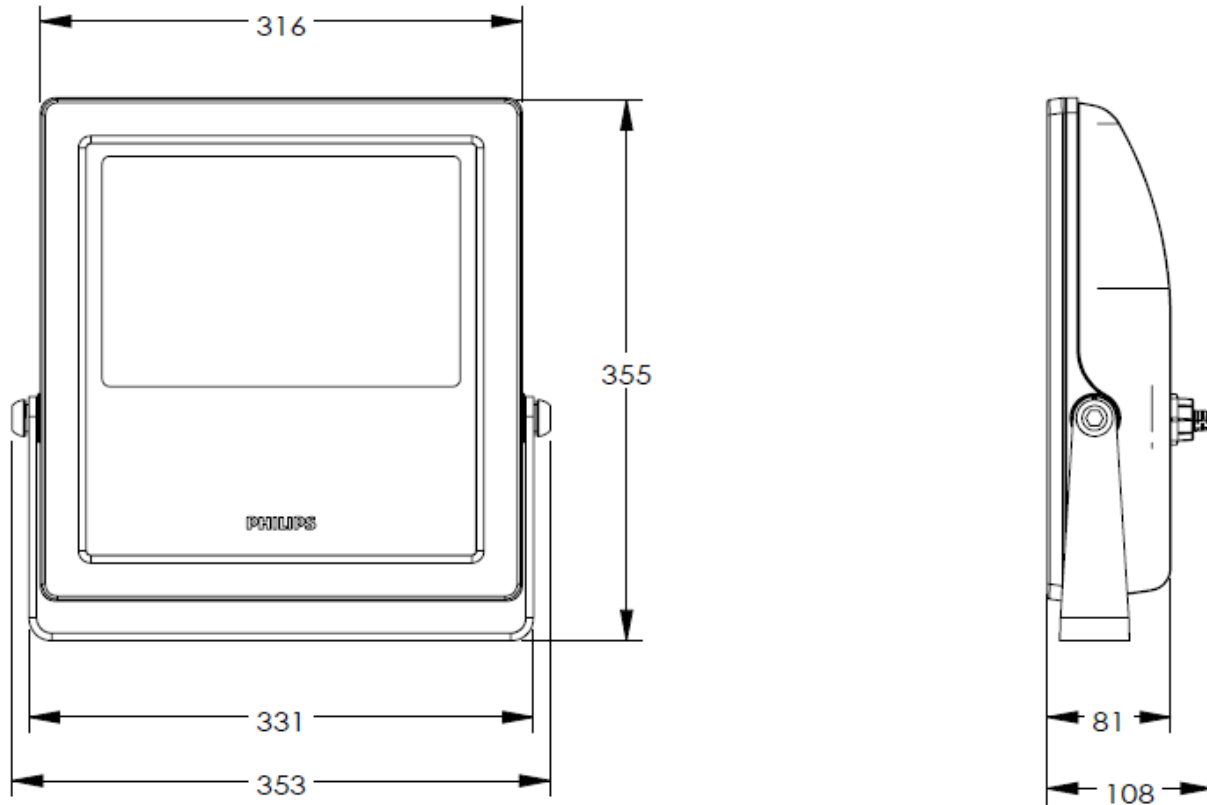

Product Data

Height	353 mm (13.9in), including surface mount base
Width	353 mm (13.9in)
Depth	108 mm (4.25in)
Mounting	Integrated tilting surface-mount base
Source	High-brightness White or Mono LEDs
Standard Beam Angles	10° or 20°
Output Luminous Flux	9,700 lumens
Efficacy	90lm/W
CRI	80 Ra
Lumen Maintenance	50,000 hrs L ₇₀ at 25°C
Housing	Die Cast Aluminum, powder-coated finish RAL7043
Weight	7.75 kg (17 lbs)
Connector	3-conductor whip for power, 1.5m (5ft) long
Lens	Tempered glass
Control	On / Off
Input Voltage	120V ~ 277 VAC, 50 / 60Hz
Power Consumption	100W
Temperature Range	-20°C to 40°C (-4°F ~ 104°F) start-up temperature -40°C to 40°C (-40°F ~ 104°F) operating temperature
Protection Rating	IP66, Wet location listed, IK06
Certifications	UL / cUL, FCC Class A
Warranty	5 Years

■ Vert. Spread: 22.0° ■ Horiz. Spread: 22.2°

10lx (1fc) maximum distance: 72m (236ft)

Photometrics (Per IESNA LM-79):

Vaya Flood HP 4000K, 10deg

Polar Candela Distribution

Illuminance at a Distance

	Center Beam LUX	Beam Width	
8.3M	1,593.99 LUX	2.1M	2.1M
16.7M	398.50 LUX	4.2M	4.1M
25.0M	177.11 LUX	6.3M	6.2M
33.3M	99.62 LUX	8.4M	8.2M
41.7M	63.76 LUX	10.5M	10.3M
50.0M	44.28 LUX	12.6M	12.4M

■ Vert. Spread: 14.4° ■ Horiz. Spread: 14.1°

10lx (1fc) maximum distance: 105m (345ft)

Vaya Flood HP 4000K, 20deg

Polar Candela Distribution

Illuminance at a Distance

	Center Beam LUX	Beam Width	
8.3M	819.80 LUX	3.1M	3.2M
16.7M	204.95 LUX	6.2M	6.4M
25.0M	91.09 LUX	9.3M	9.7M
33.3M	51.24 LUX	12.5M	12.9M
41.7M	32.79 LUX	15.6M	16.1M
50.0M	22.77 LUX	18.7M	19.3M

■ Vert. Spread: 21.2° ■ Horiz. Spread: 21.9°

10lx (1fc) maximum distance: 75m (248ft)

Dimensions:

Ordering Codes:

CCT	Beam Angle	Philips I2NC	Item Number	Certification
3000K	10°	910503703127	350-000009-08	UL / cUL
3000K	20°	910503703128	350-000009-09	UL / cUL
4000K	10°	910503703131	350-000009-12	UL / cUL
4000K	20°	912400130332	350-000009-13	UL / cUL