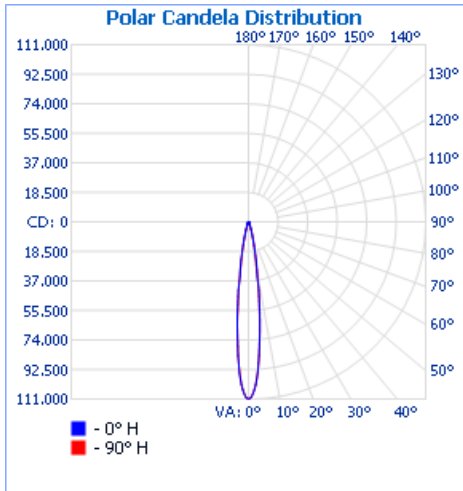

Product Data

Height	353 mm (13.9in), including surface mount base
Width	353 mm (13.9in)
Depth	108 mm (4.25in)
Mounting	Integrated tilting surface-mount base
Source	High-brightness White or Mono LEDs
Standard Beam Angles	10° or 20°
Output Luminous Flux	9,700 lumens
Efficacy	90lm/W
CRI	80 Ra
Lumen Maintenance	50,000 hrs L ₇₀ at 25°C
Housing	Die Cast Aluminum, powder-coated finish RAL7043
Weight	7.75 kg (17 lbs)
Connector	3-conductor whip for power, 1.5m (5ft) long
Lens	Tempered glass
Control	On / Off
Input Voltage	120V ~ 277 VAC, 50 / 60Hz
Power Consumption	100W
Temperature Range	-20°C to 40°C (-4°F ~ 104°F) start-up temperature -40°C to 40°C (-40°F ~ 104°F) operating temperature
Protection Rating	IP66, Wet location listed, IK06
Certifications	UL / cUL, FCC Class A
Warranty	5 Years

Photometrics (Per IESNA LM-79):

Vaya Flood HP 3000K, 10deg

Polar Candela Distribution

Illuminance at a Distance

	Center Beam LUX	Beam Width	
8.3M	1,437.92 LUX	2.1M	2.1M
16.7M	359.48 LUX	4.2M	4.3M
25.0M	159.77 LUX	6.3M	6.4M
33.3M	89.87 LUX	8.4M	8.6M
41.7M	57.52 LUX	10.5M	10.7M
50.0M	39.94 LUX	12.6M	12.8M

■ Vert. Spread: 14.4° ■ Horiz. Spread: 14.6°

10lx (1fc) maximum distance: 100m (328ft)

Vaya Flood HP 3000K, 20deg

Polar Candela Distribution

Illuminance at a Distance

	Center Beam LUX	Beam Width	
8.3M	745.94 LUX	3.2M	3.3M
16.7M	186.49 LUX	6.5M	6.5M
25.0M	82.88 LUX	9.7M	9.8M
33.3M	46.62 LUX	13.0M	13.1M
41.7M	29.84 LUX	16.2M	16.4M
50.0M	20.72 LUX	19.5M	19.6M

■ Vert. Spread: 22.0° ■ Horiz. Spread: 22.2°

10lx (1fc) maximum distance: 72m (236ft)

Photometrics (Per IESNA LM-79):

Vaya Flood HP 4000K, 10deg

Polar Candela Distribution

Illuminance at a Distance

	Center Beam LUX	Beam Width	
8.3M	1,593.99 LUX	2.1M	2.1M
16.7M	398.50 LUX	4.2M	4.1M
25.0M	177.11 LUX	6.3M	6.2M
33.3M	99.62 LUX	8.4M	8.2M
41.7M	63.76 LUX	10.5M	10.3M
50.0M	44.28 LUX	12.6M	12.4M