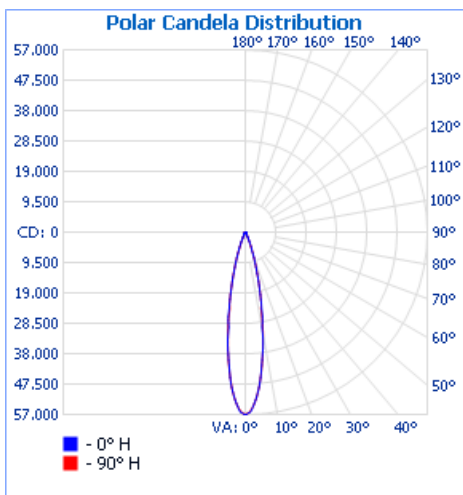

Product Data

Height	353 mm (13.9in), including surface mount base
Width	353 mm (13.9in)
Depth	108 mm (4.25in)
Mounting	Integrated tilting surface-mount base
Source	High-brightness White or Mono LEDs
Standard Beam Angles	10° or 20°
Output Luminous Flux	9,700 lumens
Efficacy	90lm/W
CRI	80 Ra
Lumen Maintenance	50,000 hrs L ₇₀ at 25°C
Housing	Die Cast Aluminum, powder-coated finish RAL7043
Weight	7.75 kg (17 lbs)
Connector	3-conductor whip for power, 1.5m (5ft) long
Lens	Tempered glass
Control	On / Off
Input Voltage	120V ~ 277 VAC, 50 / 60Hz
Power Consumption	100W
Temperature Range	-20°C to 40°C (-4°F ~ 104°F) start-up temperature -40°C to 40°C (-40°F ~ 104°F) operating temperature
Protection Rating	IP66, Wet location listed, IK06
Certifications	UL / cUL, FCC Class A
Warranty	5 Years

■ Vert. Spread: 14.4° ■ Horiz. Spread: 14.6°

10lx (1fc) maximum distance: 100m (328ft)

Vaya Flood HP 3000K, 20deg

Polar Candela Distribution

Illuminance at a Distance

	Center Beam LUX	Beam Width	
8.3M	745.94 LUX	3.2M	3.3M
16.7M	186.49 LUX	6.5M	6.5M
25.0M	82.88 LUX	9.7M	9.8M
33.3M	46.62 LUX	13.0M	13.1M
41.7M	29.84 LUX	16.2M	16.4M
50.0M	20.72 LUX	19.5M	19.6M

■ Vert. Spread: 22.0° ■ Horiz. Spread: 22.2°

10lx (1fc) maximum distance: 72m (236ft)

Photometrics (Per IESNA LM-79):

Vaya Flood HP 4000K, 10deg

Polar Candela Distribution

Illuminance at a Distance

	Center Beam LUX	Beam Width	
8.3M	1,593.99 LUX	2.1M	2.1M
16.7M	398.50 LUX	4.2M	4.1M
25.0M	177.11 LUX	6.3M	6.2M
33.3M	99.62 LUX	8.4M	8.2M
41.7M	63.76 LUX	10.5M	10.3M
50.0M	44.28 LUX	12.6M	12.4M

■ Vert. Spread: 14.4° ■ Horiz. Spread: 14.1°

10lx (1fc) maximum distance: 105m (345ft)

Vaya Flood HP 4000K, 20deg

Polar Candela Distribution

Illuminance at a Distance

	Center Beam LUX	Beam Width	
8.3M	819.80 LUX	3.1M	3.2M
16.7M	204.95 LUX	6.2M	6.4M
25.0M	91.09 LUX	9.3M	9.7M
33.3M	51.24 LUX	12.5M	12.9M
41.7M	32.79 LUX	15.6M	16.1M
50.0M	22.77 LUX	18.7M	19.3M