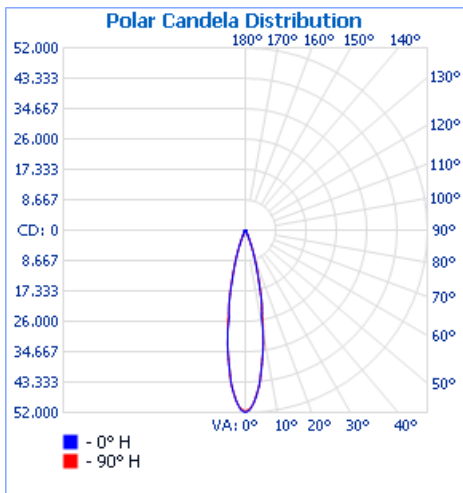

Product Data

Height	353 mm (13.9in), including surface mount base
Width	353 mm (13.9in)
Depth	108 mm (4.25in)
Mounting	Integrated tilting surface-mount base
Source	High-brightness White or Mono LEDs
Standard Beam Angles	10° or 20°
Output Luminous Flux	9,700 lumens
Efficacy	90lm/W
CRI	80 Ra
Lumen Maintenance	50,000 hrs L ₇₀ at 25°C
Housing	Die Cast Aluminum, powder-coated finish RAL7043
Weight	7.75 kg (17 lbs)
Connector	3-conductor whip for power, 1.5m (5ft) long
Lens	Tempered glass
Control	On / Off
Input Voltage	120V ~ 277 VAC, 50 / 60Hz
Power Consumption	100W
Temperature Range	-20°C to 40°C (-4°F ~ 104°F) start-up temperature -40°C to 40°C (-40°F ~ 104°F) operating temperature
Protection Rating	IP66, Wet location listed, IK06
Certifications	UL / cUL, FCC Class A
Warranty	5 Years

Photometrics (Per IESNA LM-79):

Vaya Flood HP 3000K, 10deg

Polar Candela Distribution

Illuminance at a Distance

	Center Beam LUX	Beam Width	
8.3M	1,437.92 LUX	2.1M	2.1M
16.7M	359.48 LUX	4.2M	4.3M
25.0M	159.77 LUX	6.3M	6.4M
33.3M	89.87 LUX	8.4M	8.6M
41.7M	57.52 LUX	10.5M	10.7M
50.0M	39.94 LUX	12.6M	12.8M

■ Vert. Spread: 14.4° ■ Horiz. Spread: 14.6°

10lx (1fc) maximum distance: 100m (328ft)

Vaya Flood HP 3000K, 20deg

Polar Candela Distribution

Illuminance at a Distance

	Center Beam LUX	Beam Width	
8.3M	745.94 LUX	3.2M	3.3M
16.7M	186.49 LUX	6.5M	6.5M
25.0M	82.88 LUX	9.7M	9.8M
33.3M	46.62 LUX	13.0M	13.1M
41.7M	29.84 LUX	16.2M	16.4M
50.0M	20.72 LUX	19.5M	19.6M

■ Vert. Spread: 22.0° ■ Horiz. Spread: 22.2°

10lx (1fc) maximum distance: 72m (236ft)

Photometrics (Per IESNA LM-79):

Vaya Flood HP 4000K, 10deg

Polar Candela Distribution

Illuminance at a Distance

	Center Beam LUX	Beam Width	
8.3M	1,593.99 LUX	2.1M	2.1M
16.7M	398.50 LUX	4.2M	4.1M
25.0M	177.11 LUX	6.3M	6.2M
33.3M	99.62 LUX	8.4M	8.2M
41.7M	63.76 LUX	10.5M	10.3M
50.0M	44.28 LUX	12.6M	12.4M