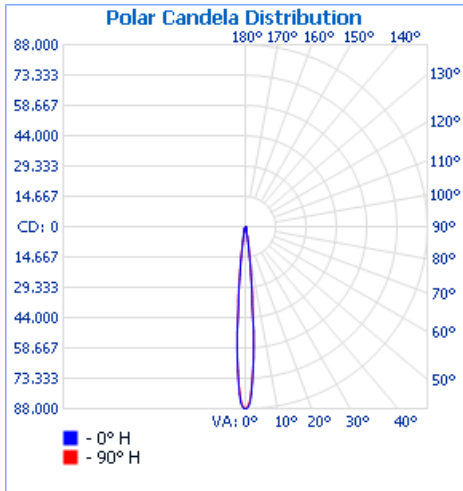

Key Features

- 10lx at 100m / 1fc at 328ft
- Compact size & light-weight
- Robust design & IP66 rating for outdoor use
- Available in standard 10° & 20°
- Auto-ranging 100-277V AC
- 3-Year Warranty

Product Data

Height	353 mm (13.9in), including surface mount base
Width	353 mm (13.9in)
Depth	108 mm (4.25in)
Mounting	Integrated tilting surface-mount base
Source	High-brightness Red, Green and Blue LEDs
Standard Beam Angles	10° or 20°
Output Luminous Flux	3,500 lumens all colors on full
Lumen Maintenance	50,000 hrs L ₅₀ at 25°C
Housing	Die Cast Aluminum, powder-coated finish RAL7043
Weight	7.5 kg (16.5 lbs)
Connector	3-conductor whip for power, 1.5m (5ft) long 2-pair twisted whip for data, 1.5m (5ft) long
Lens	Tempered glass
Control	DMX-512 control, 3 addresses per fixture
Input Voltage	100V – 277 VAC, 50 / 60Hz
Power Consumption	105W
Temperature Range	-20°C to 40°C (-4°F ~104°F) start-up temperature -40°C to 40°C (-40°F ~104°F) operating temperature
Protection Rating	IP66, Wet location listed, IK06
Certifications	UL / cUL, FCC Class A, CE, CB, CQC, PSE
Warranty	3 Years

Photometrics (Per IESNA LM-79):

Vaya Flood HP RGB, 10deg

Polar Candela Distribution

Illuminance at a Distance

	Illuminance at a Distance	
	Center Beam LUX	Beam Width
8.3M	1,266.55 LUX	1.4M 1.4M
16.7M	316.64 LUX	2.7M 2.8M
25.0M	140.73 LUX	4.1M 4.1M
33.3M	79.16 LUX	5.5M 5.5M
41.7M	50.66 LUX	6.8M 6.9M
50.0M	35.18 LUX	8.2M 8.3M

■ Vert. Spread: 9.4° ■ Horiz. Spread: 9.5°

10lx (1fc) maximum distance: 94m (308ft)

Vaya Flood HP RGB, 20deg

Polar Candela Distribution

Illuminance at a Distance

	Illuminance at a Distance	
	Center Beam LUX	Beam Width
8.3M	284.53 LUX	3.0M 3.0M
16.7M	71.13 LUX	6.0M 6.1M
25.0M	31.61 LUX	8.9M 9.1M
33.3M	17.78 LUX	11.9M 12.2M
41.7M	11.38 LUX	14.9M 15.2M
50.0M	7.90 LUX	17.9M 18.3M