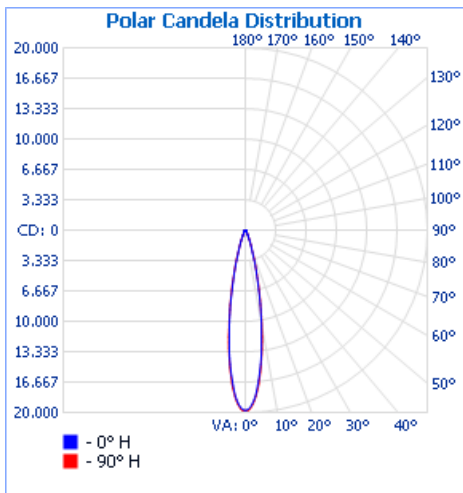

Height	353 mm (13.9in), including surface mount base
Width	353 mm (13.9in)
Depth	108 mm (4.25in)
Mounting	Integrated tilting surface-mount base
Source	High-brightness Red, Green and Blue LEDs
Standard Beam Angles	10° or 20°
Output Luminous Flux	3,500 lumens all colors on full
Lumen Maintenance	50,000 hrs L ₅₀ at 25°C
Housing	Die Cast Aluminum, powder-coated finish RAL7043
Weight	7.5 kg (16.5 lbs)
Connector	3-conductor whip for power, 1.5m (5ft) long 2-pair twisted whip for data, 1.5m (5ft) long
Lens	Tempered glass
Control	DMX-512 control, 3 addresses per fixture
Input Voltage	100V – 277 VAC, 50 / 60Hz
Power Consumption	105W
Temperature Range	-20°C to 40°C (-4°F ~104°F) start-up temperature -40°C to 40°C (-40°F ~104°F) operating temperature
Protection Rating	IP66, Wet location listed, IK06
Certifications	UL / cUL, FCC Class A, CE, CB, CQC, PSE
Warranty	3 Years

Photometrics (Per IESNA LM-79):

Vaya Flood HP RGB, 10deg

Polar Candela Distribution

Illuminance at a Distance

	Illuminance at a Distance	
	Center Beam LUX	Beam Width
8.3M	1,266.55 LUX	1.4M 1.4M
16.7M	316.64 LUX	2.7M 2.8M
25.0M	140.73 LUX	4.1M 4.1M
33.3M	79.16 LUX	5.5M 5.5M
41.7M	50.66 LUX	6.8M 6.9M
50.0M	35.18 LUX	8.2M 8.3M

■ Vert. Spread: 9.4° ■ Horiz. Spread: 9.5°

10lx (1fc) maximum distance: 94m (308ft)

Vaya Flood HP RGB, 20deg

Polar Candela Distribution

Illuminance at a Distance

	Illuminance at a Distance	
	Center Beam LUX	Beam Width
8.3M	284.53 LUX	3.0M 3.0M
16.7M	71.13 LUX	6.0M 6.1M
25.0M	31.61 LUX	8.9M 9.1M
33.3M	17.78 LUX	11.9M 12.2M
41.7M	11.38 LUX	14.9M 15.2M
50.0M	7.90 LUX	17.9M 18.3M