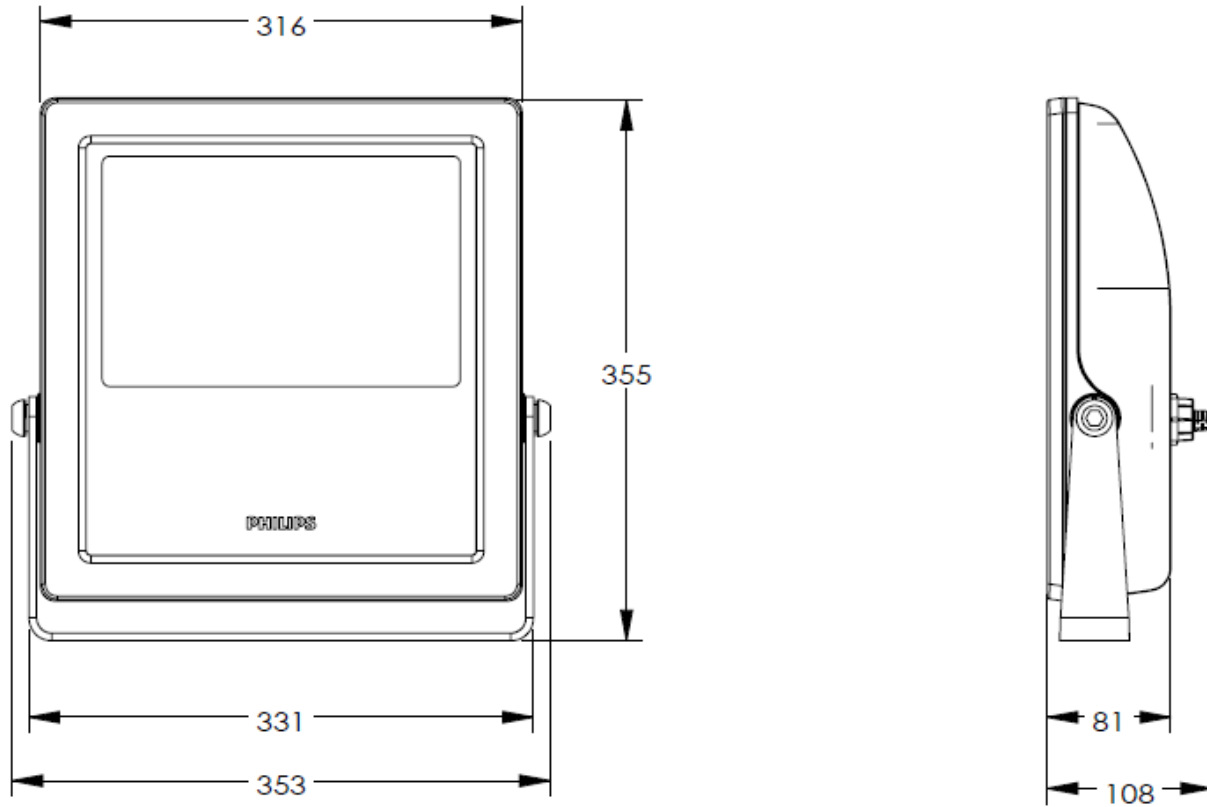

Dimensions:

Ordering Codes:

Product	Philips I2NC	Item Number	Beam Angle	Certification
Vaya Flood HP RGB	910503702884	316-000009-00	10°	CE / CQC / PSE
Vaya Flood HP RGB	910503702885	316-000009-01	20°	CE / CQC / PSE
Vaya Flood HP RGB	910503702886	316-000009-02	40°	CE / CQC / PSE
Vaya Flood HP RGB	910503702887	316-000009-03	10°	UL / cUL
Vaya Flood HP RGB	910503702888	316-000009-04	20°	UL / cUL
Vaya Flood HP RGB	910503702889	316-000009-05	40°	UL / cUL