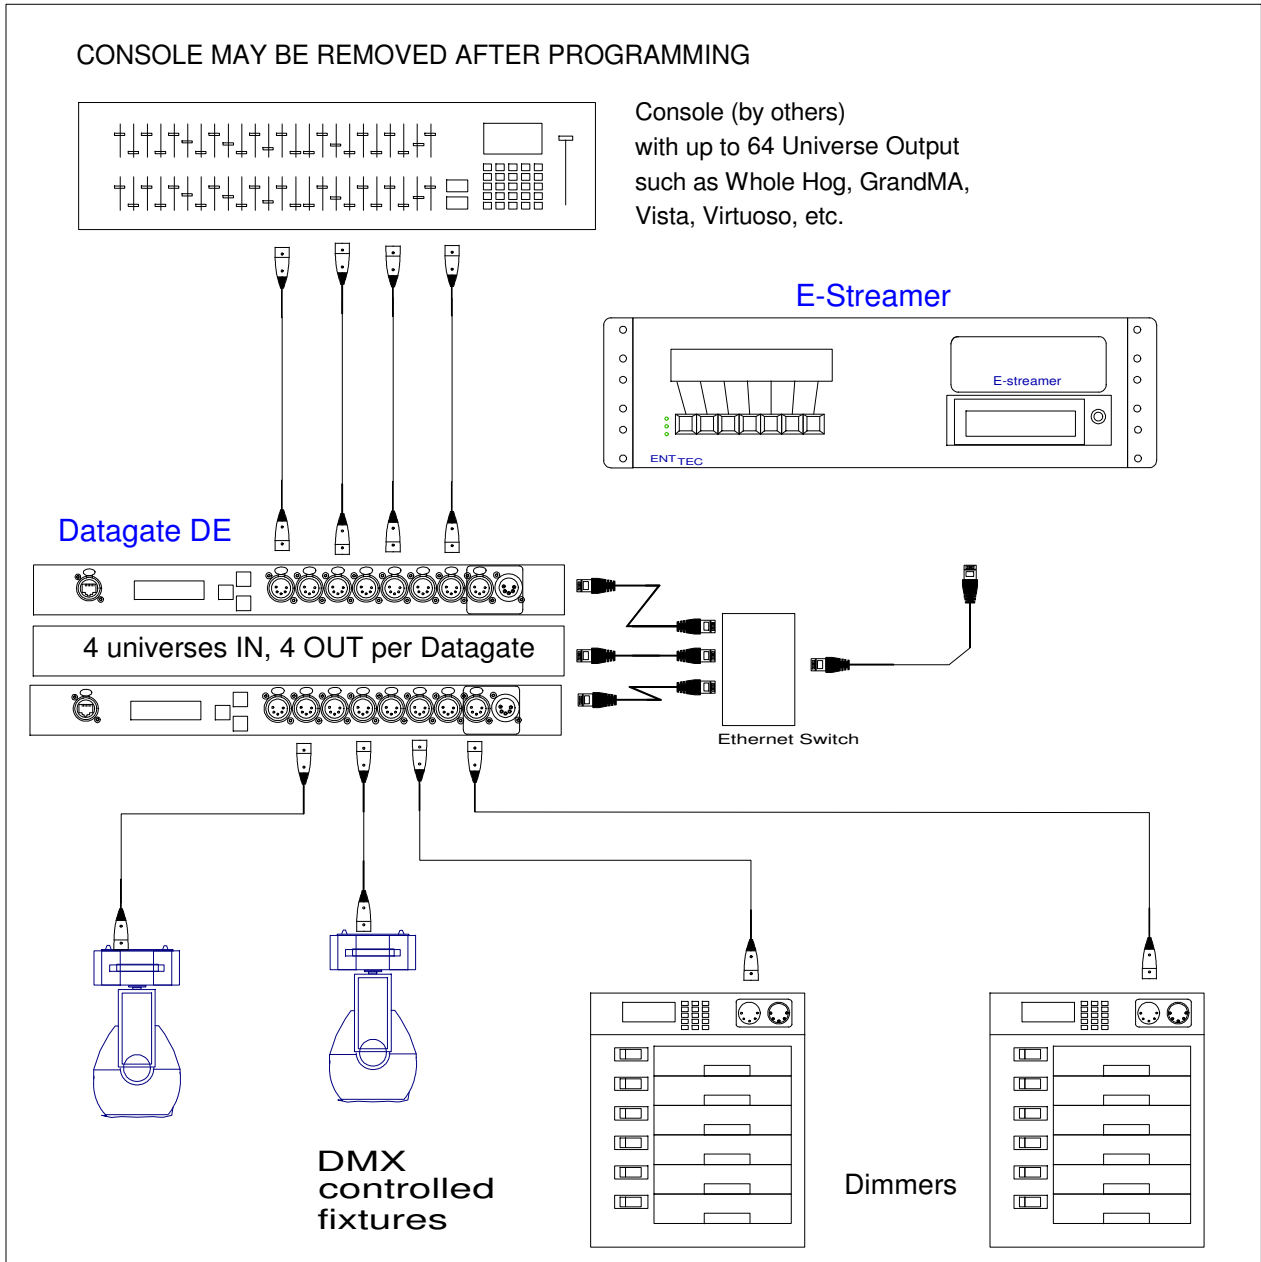

E-Streamer in record mode with isolated throughput of DMX

P.O. Box 282
Kew, Vic 3101
Australia
+61 39 819 2433 Tel
+61 39 819 2733 Fax

ENTTEC PTY LTD

ENTTEC USA
SALES AND INFO
337 Court Street
Brooklyn, NY 11231
888 454-5922 Voice/Fax

PLATE

70520-4

RISER DIAGRAM

E-Streamer in record mode with isolated throughput of DMX

SCALE: n/a

Some elements drawn out of scale for clarity

DRAWING DATE: 4/14/2007

DRAWN BY: J KUMIN