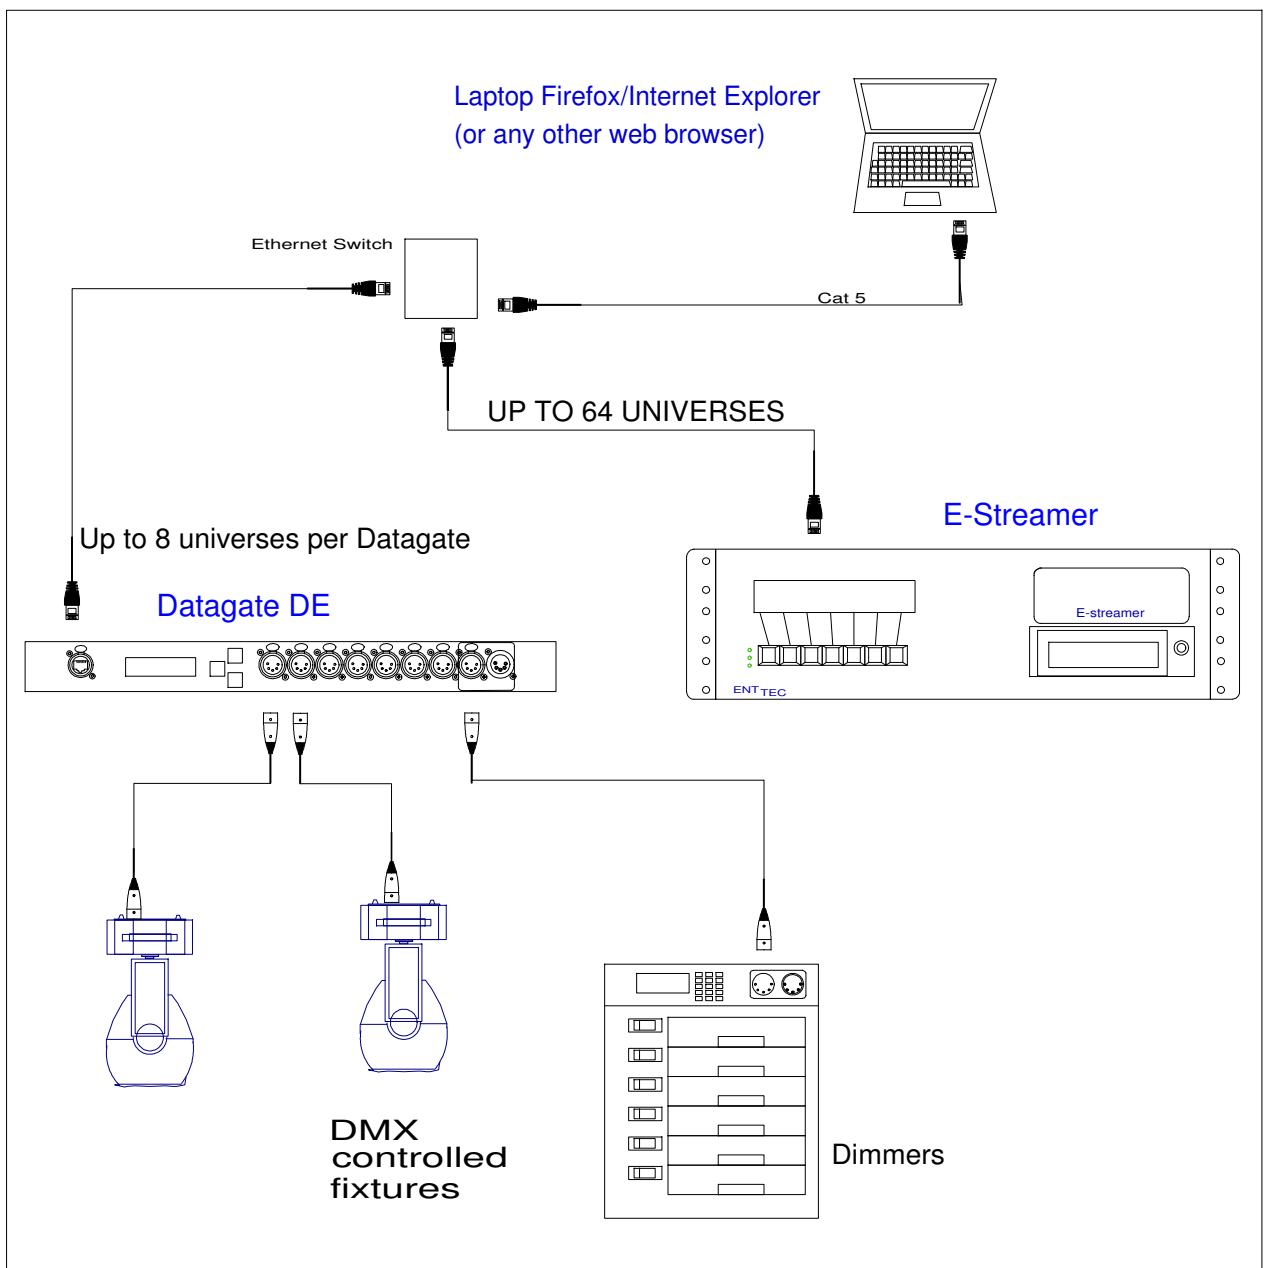

E-Streamer being configured with Web Browser on computer
(may be remote or local) for playback scheduling

P.O. Box 282
Kew, Vic 3101
Australia
+61 39 819 2433 Tel
+61 39 819 2733 Fax

ENTTEC PTY LTD

ENTTEC USA
SALES AND INFO
337 Court Street
Brooklyn, NY 11231
888 454-5922 Voice/Fax

PLATE

70520-1

RISER DIAGRAM
E-Streamer being configured with Web Browser on computer

SCALE: n/a
Some elements drawn out of scale for clarity
DRAWING DATE: 4/14/2007
DRAWN BY: J KUMIN