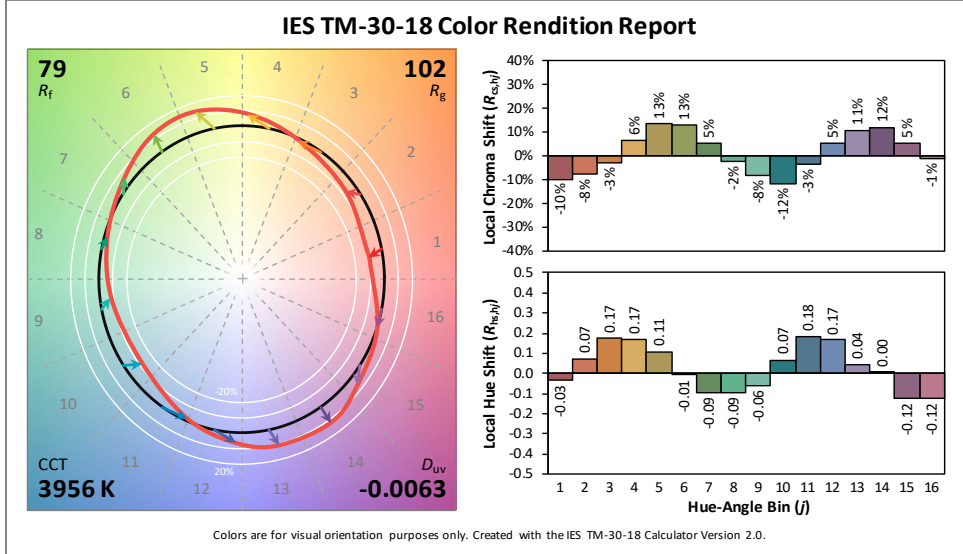

COLOR METRIC INFORMATION

Irideon 2700 K Gallery (>90CRI) TM-30-18

Irideon 3000 K Gallery (>90CRI) TM-30-18

Irideon 3000 K (>80CRI) TM-30-18

COLOR METRIC INFORMATION

Irideon 4000 K Gallery (>80CRI) TM-30-18

Irideon 5000 K Gallery (>80CRI) TM-30-18

PHOTOMETRY INFORMATION

Narrow Focus

Array	Focus	Candela	Field Lumens	Beam Lumens	Power Consumption	Efficacy (lpw)
2700K / 90 CRI	Narrow	14,080	344	194	19.5	17.6
3000K / 90 CRI	Narrow	14,050	311	171	19.5	15.9
3000K / 80 CRI	Narrow	18,150	410	230	19.5	21.0
4000K / 80 CRI	Narrow	19,900	447	251	19.5	22.9
5000K / 80 CRI	Narrow	19,240	436	241	19.7	22.1

For field diameter at any distance, multiply distance by 0.274.
For beam diameter at any distance, multiply by 0.154.

Candela Plot

Iso-Illuminance Diagram (Flat Surface Distribution)

Mid Focus

Array	Focus	Candela	Field Lumens	Beam Lumens	Power Consumption	Efficacy (lpw)
2700K / 90 CRI	Mid	2,320	671	524	19.5	34.4
3000K / 90 CRI	Mid	2,310	649	506	19.5	33.3
3000K / 80 CRI	Mid	2,980	832	644	19.5	42.7
4000K / 80 CRI	Mid	3,270	912	718	19.5	46.8
5000K / 80 CRI	Mid	3,160	912	718	19.7	46.3