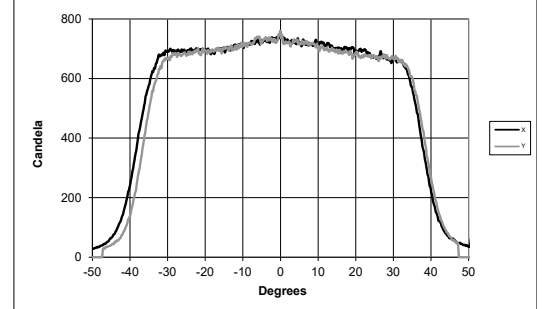

Candela Plot