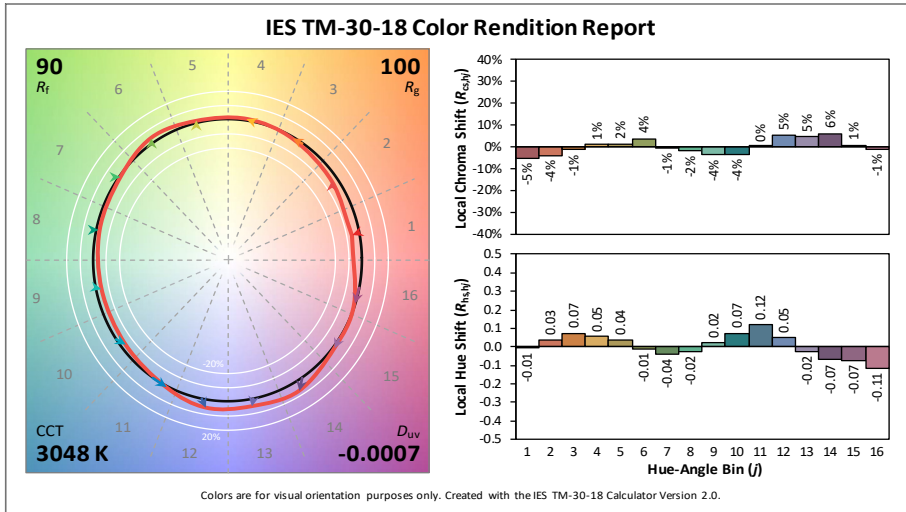

Warranty

Fixture	5 years
LED array	10 years

Approved Regulatory Standards

Track version	cETLus Listed Conforms to ANSI/UL STD.1574 Certified to CSA STD. C22.2 No: 9.0 CE Compliant
Portable version	cETLus Listed Conforms to ANSI/UL STD.153 Certified to CSA STD. C22.2 No: 250 CE Compliant
Canopy version	cETLus Listed Conforms to ANSI/UL STD.1598 Certified to CSA STD. C22.2 No: 250 CE Compliant

COLOR METRIC INFORMATION

Irideon 2700 K Gallery (>90CRI) TM-30-18

Irideon 3000 K Gallery (>90CRI) TM-30-18

Irideon 3000 K (>80CRI) TM-30-18

COLOR METRIC INFORMATION

Irideon 4000 K Gallery (>80CRI) TM-30-18

Irideon 5000 K Gallery (>80CRI) TM-30-18

PHOTOMETRY INFORMATION

Narrow Focus

Array	Focus	Candela	Field Lumens	Beam Lumens	Power Consumption	Efficacy (lpw)
2700K / 90 CRI	Narrow	14,080	344	194	19.5	17.6
3000K / 90 CRI	Narrow	14,050	311	171	19.5	15.9
3000K / 80 CRI	Narrow	18,150	410	230	19.5	21.0
4000K / 80 CRI	Narrow	19,900	447	251	19.5	22.9
5000K / 80 CRI	Narrow	19,240	436	241	19.7	22.1