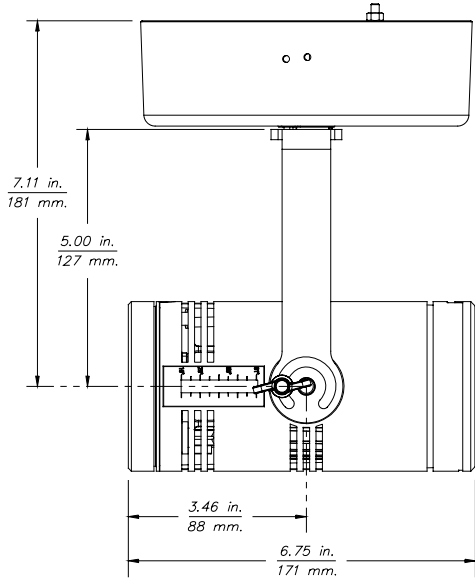

PHYSICAL

IRIDEON WLZ CANOPY

Corporate Headquarters • Middleton, WI USA

Global Offices • London, UK • Rome, IT • Holzkirchen, DE • Paris, FR • Hong Kong • Dubai, UAE • Singapore • New York, NY • Orlando, FL • Los Angeles, CA

Copyright©2020 ETC. All Rights Reserved. All product information and specifications subject to change. Rev G 02/20

Trademark and patent info: etcconnect.com/IP

etcconnect.com