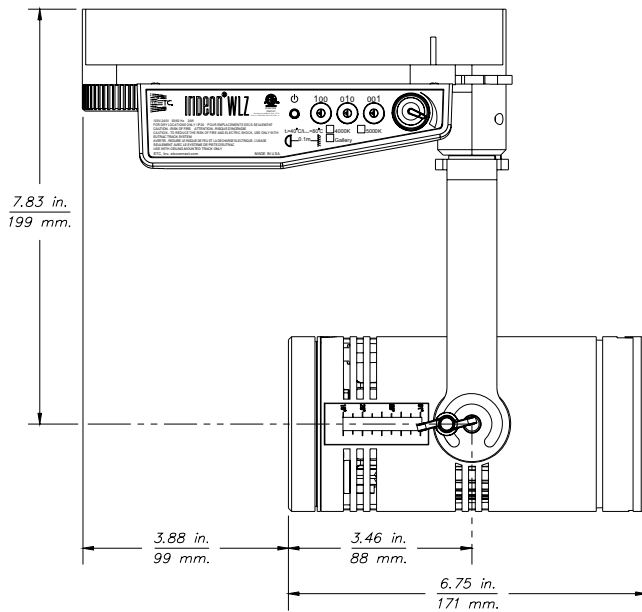

PHYSICAL

WLZ Dimensions

	HEIGHT		WIDTH		DEPTH	
	in	mm	in	mm	in	mm
Track Mount	11.08	281	5.18	132	14.11	358
Portable	13.62	346	5.18	132	11.14	283
Canopy	10.41	264	5.18	132	11.14	283

WLZ Weights

	WEIGHT		SHIPPING WEIGHT	
	lb	kg	lb	kg
Track Mount	3.25	1.47	4.25	1.93
Portable	4.25	1.93	5.25	2.38
Canopy	3.25	1.47	4.25	1.93

IRIDEON WLZ TRACK MOUNT