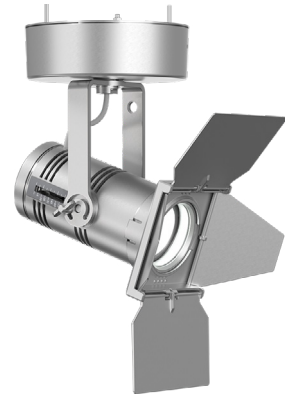

Irideon Series

GENERAL INFORMATION

The Irideon WLZ is an LED wash light with zoom optics that provide the highest quality beam from spot to full flood, making it ideal for museums, lobbies, retail stores and more. A range of color temperature options from 2700 K to 5000 K make the WLZ well suited for any application, while track, canopy and portable mounting options provide the flexibility to meet any installation's needs. The soft beam output supports an optional barn-door and provides high-performance dimming utilizing an on-board dimmer or DMX control; canopy versions also support 0–10 V or DALI.

APPLICATIONS

- Museums
- Retail stores
- Restaurants
- Hospitality/Lobbies
- Theatres

FEATURES

- Rugged fixture body
- 9°–78° zoom optics
- Uniquely efficient optical system
- Integrated media holder
- DMX control with built-in intensity trim feature
- DALI or 0–10 V control option available for canopy version
- Dimming to less than 1% of maximum output
- Available in black, white and silver
 - Custom paint colors available; contact ETC