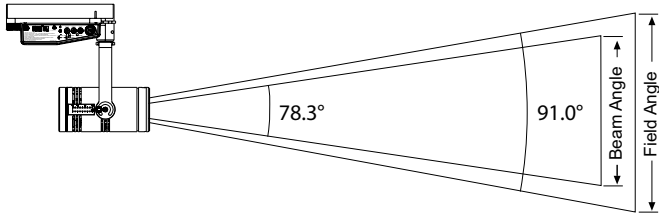

PHOTOMETRY INFORMATION

Wide Focus

Array	Focus	Candela	Field Lumens	Beam Lumens	Power Consumption	Efficacy (lpw)
2700K / 90 CRI	Wide	800	957	678	19.5	49.1
3000K / 90 CRI	Wide	774	906	666	19.5	46.5
3000K / 80 CRI	Wide	911	1,161	848	19.5	59.5
4000K / 80 CRI	Wide	1,080	1,272	946	19.5	65.2
5000K / 80 CRI	Wide	1,080	1,273	946	19.7	64.6

Metric conversions: For meters, multiply feet by 0.3048.
For lux, multiply footcandles by 10.76.

Throw Distance (d)	10 ft	15 ft	20 ft	30 ft	30.2 ft
	3.0 m	4.6 m	6.1 m	9.1 m	9.2 m
Field Diameter	20.4 ft	30.5 ft	40.7 ft	61.1 ft	-
	6.2 m	9.3 m	12.4 m	18.6 m	-
Illuminance (fc)	9	4	2	1	1
Illuminance (lux)	98	44	25	10.76	10.76

For field diameter at any distance, multiply distance by 2.035.
For beam diameter at any distance, multiply by 1.628.