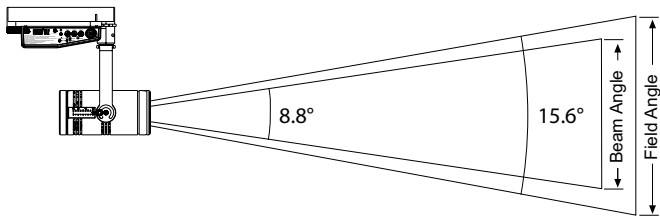

Irideon 5000 K Gallery (>80CRI) TM-30-18

PHOTOMETRY INFORMATION

Narrow Focus

Array	Focus	Candela	Field Lumens	Beam Lumens	Power Consumption	Efficacy (lpw)
2700K / 90 CRI	Narrow	14,080	344	194	19.5	17.6
3000K / 90 CRI	Narrow	14,050	311	171	19.5	15.9
3000K / 80 CRI	Narrow	18,150	410	230	19.5	21.0
4000K / 80 CRI	Narrow	19,900	447	251	19.5	22.9
5000K / 80 CRI	Narrow	19,240	436	241	19.7	22.1

Metric conversions: For meters, multiply feet by 0.3048.
For lux, multiply footcandles by 10.76.

Throw Distance (d)	10 ft	15 ft	20 ft	30 ft	134.7 ft
	3.0 m	4.6 m	6.1 m	9.1 m	41.1 m
Field Diameter	2.7 ft	4.1 ft	5.5 ft	8.2 ft	-
	0.8 m	1.3 m	1.7 m	2.5 m	-
Illuminance (fc)	182	81	45	20	1
Illuminance (lux)	1,954	868	488	217	10.76