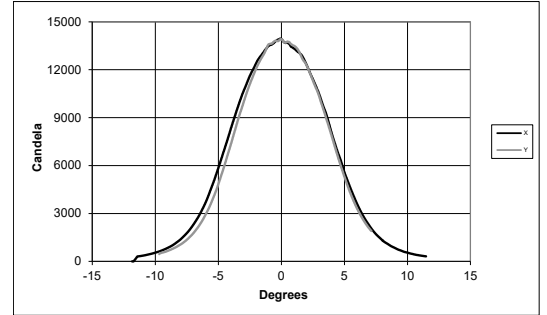

Candela Plot