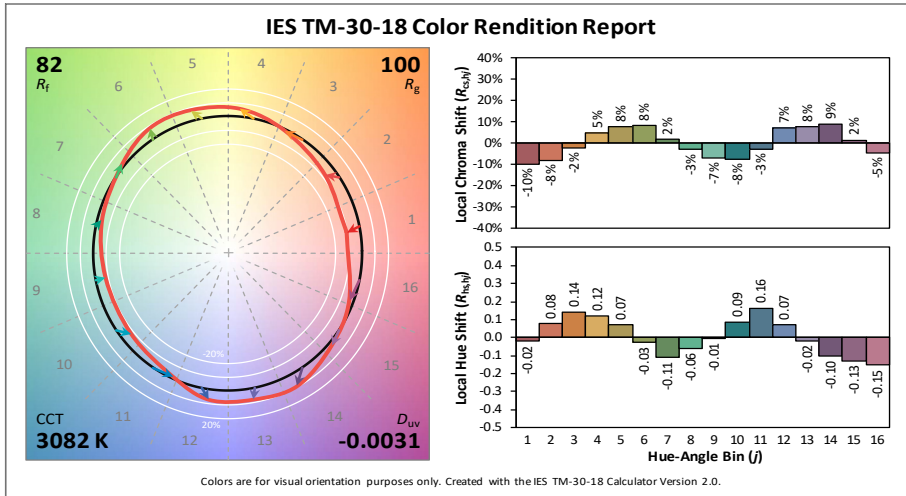

COLOR METRIC INFORMATION

Irideon 2700 K Gallery (>90CRI) TM-30-18

Irideon 3000 K Gallery (>90CRI) TM-30-18

Irideon 3000 K (>80CRI) TM-30-18

COLOR METRIC INFORMATION

Irideon 4000 K Gallery (>80CRI) TM-30-18

Irideon 5000 K Gallery (>80CRI) TM-30-18

PHOTOMETRY INFORMATION

Narrow Focus

Array	Focus	Candela	Field Lumens	Beam Lumens	Power Consumption	Efficacy (lpw)
2700K / 90 CRI	Narrow	14,080	344	194	19.5	17.6
3000K / 90 CRI	Narrow	14,050	311	171	19.5	15.9
3000K / 80 CRI	Narrow	18,150	410	230	19.5	21.0
4000K / 80 CRI	Narrow	19,900	447	251	19.5	22.9
5000K / 80 CRI	Narrow	19,240	436	241	19.7	22.1