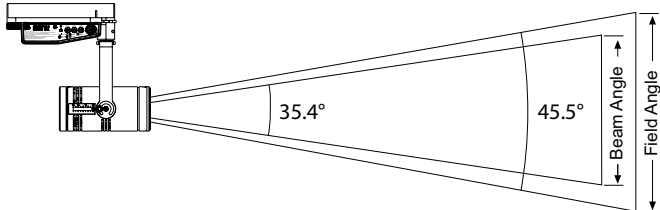

Metric conversions: For meters, multiply feet by 0.3048.
For lux, multiply footcandles by 10.76.

Throw Distance (d)	10 ft	15 ft	20 ft	30 ft	134.7 ft
	3.0 m	4.6 m	6.1 m	9.1 m	41.1 m
Field Diameter	2.7 ft	4.1 ft	5.5 ft	8.2 ft	-
	0.8 m	1.3 m	1.7 m	2.5 m	-
Illuminance (fc)	182	81	45	20	1
Illuminance (lux)	1,954	868	488	217	10.76

For field diameter at any distance, multiply distance by 0.274.
For beam diameter at any distance, multiply by 0.154.

Candela Plot

Iso-Illuminance Diagram (Flat Surface Distribution)

Mid Focus

Array	Focus	Candela	Field Lumens	Beam Lumens	Power Consumption	Efficacy (lpw)
2700K / 90 CRI	Mid	2,320	671	524	19.5	34.4
3000K / 90 CRI	Mid	2,310	649	506	19.5	33.3
3000K / 80 CRI	Mid	2,980	832	644	19.5	42.7
4000K / 80 CRI	Mid	3,270	912	718	19.5	46.8
5000K / 80 CRI	Mid	3,160	912	718	19.7	46.3

Metric Conversions: For meters, multiply feet by 0.3048.
For lux, multiply footcandles by 10.76.

Throw Distance (d)	10 ft	15 ft	20 ft	30 ft	54.6 ft
	3.0 m	4.6 m	6.1 m	9.1 m	16.6 m
Field Diameter	8.4 ft	12.6 ft	16.8 ft	25.2 ft	-
	2.6 m	3.8 m	5.1 m	7.7 m	-
Illuminance (fc)	30	13	7	3	1
Illuminance (lux)	321	143	80	36	10.76