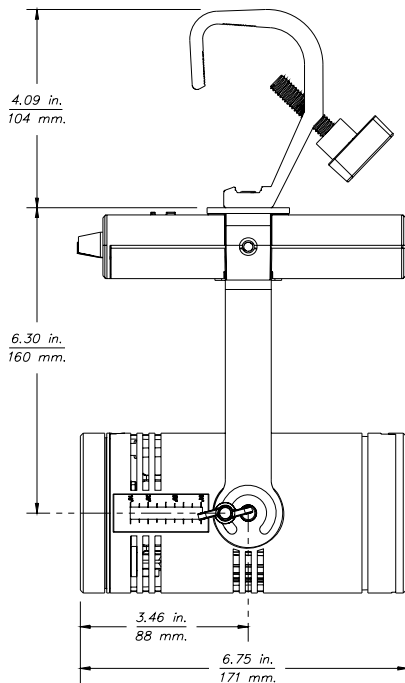

IRIDEON WLZ PORTABLE