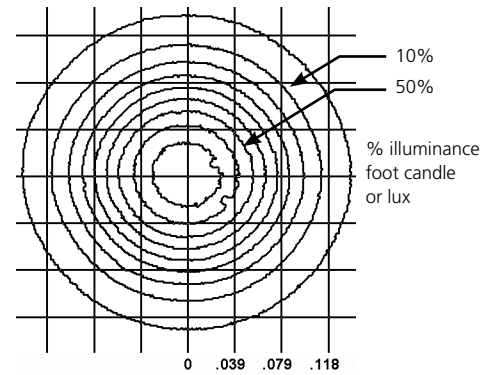

Irideon 5000 K Gallery (>80CRI) TM-30-18

PHOTOMETRY INFORMATION

Narrow Focus

Array	Focus	Candela	Field Lumens	Beam Lumens	Power Consumption	Efficacy (lpw)
2700K / 90 CRI	Narrow	14,080	344	194	19.5	17.6
3000K / 90 CRI	Narrow	14,050	311	171	19.5	15.9
3000K / 80 CRI	Narrow	18,150	410	230	19.5	21.0
4000K / 80 CRI	Narrow	19,900	447	251	19.5	22.9
5000K / 80 CRI	Narrow	19,240	436	241	19.7	22.1

Metric conversions: For meters, multiply feet by 0.3048.
For lux, multiply footcandles by 10.76.

Throw Distance (d)	10 ft	15 ft	20 ft	30 ft	134.7 ft
	3.0 m	4.6 m	6.1 m	9.1 m	41.1 m
Field Diameter	2.7 ft	4.1 ft	5.5 ft	8.2 ft	-
	0.8 m	1.3 m	1.7 m	2.5 m	-
Illuminance (fc)	182	81	45	20	1
Illuminance (lux)	1,954	868	488	217	10.76

For field diameter at any distance, multiply distance by 0.274.
For beam diameter at any distance, multiply by 0.154.

Candela Plot

Iso-Illuminance Diagram (Flat Surface Distribution)

Mid Focus

Array	Focus	Candela	Field Lumens	Beam Lumens	Power Consumption	Efficacy (lpw)
2700K / 90 CRI	Mid	2,320	671	524	19.5	34.4
3000K / 90 CRI	Mid	2,310	649	506	19.5	33.3
3000K / 80 CRI	Mid	2,980	832	644	19.5	42.7
4000K / 80 CRI	Mid	3,270	912	718	19.5	46.8
5000K / 80 CRI	Mid	3,160	912	718	19.7	46.3