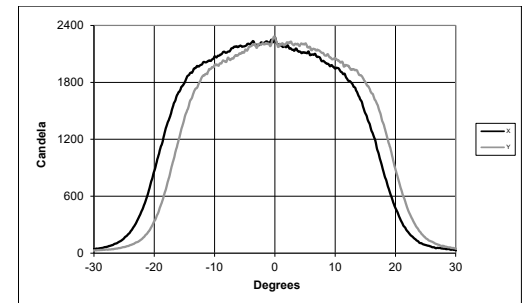

Candela Plot