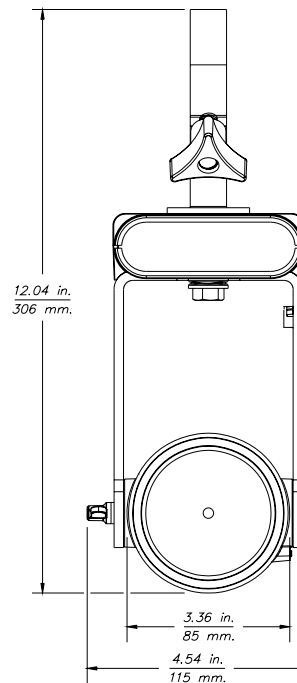

IRIDEON WLZ PORTABLE