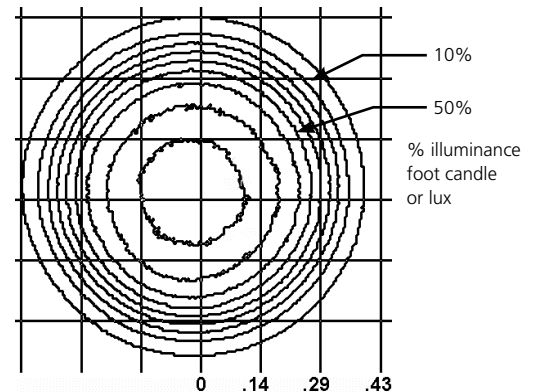

Metric conversions: For meters, multiply feet by 0.3048.
For lux, multiply footcandles by 10.76.

Throw Distance (d)	10 ft	15 ft	20 ft	30 ft	134.7 ft
	3.0 m	4.6 m	6.1 m	9.1 m	41.1 m
Field Diameter	2.7 ft	4.1 ft	5.5 ft	8.2 ft	-
	0.8 m	1.3 m	1.7 m	2.5 m	-
Illuminance (fc)	182	81	45	20	1
Illuminance (lux)	1,954	868	488	217	10.76

For field diameter at any distance, multiply distance by 0.274.
For beam diameter at any distance, multiply by 0.154.

Candela Plot

Iso-Illuminance Diagram (Flat Surface Distribution)

Mid Focus

Array	Focus	Candela	Field Lumens	Beam Lumens	Power Consumption	Efficacy (lpw)
2700K / 90 CRI	Mid	2,320	671	524	19.5	34.4
3000K / 90 CRI	Mid	2,310	649	506	19.5	33.3
3000K / 80 CRI	Mid	2,980	832	644	19.5	42.7
4000K / 80 CRI	Mid	3,270	912	718	19.5	46.8
5000K / 80 CRI	Mid	3,160	912	718	19.7	46.3

Metric Conversions: For meters, multiply feet by 0.3048.
For lux, multiply footcandles by 10.76.

Throw Distance (d)	10 ft	15 ft	20 ft	30 ft	54.6 ft
	3.0 m	4.6 m	6.1 m	9.1 m	16.6 m
Field Diameter	8.4 ft	12.6 ft	16.8 ft	25.2 ft	-
	2.6 m	3.8 m	5.1 m	7.7 m	-
Illuminance (fc)	30	13	7	3	1
Illuminance (lux)	321	143	80	36	10.76

For field diameter at any distance, multiply distance by 0.839.
For beam diameter at any distance, multiply by 0.638.

Candela Plot

Iso-Illuminance Diagram (Flat Surface Distribution)

PHOTOMETRY INFORMATION