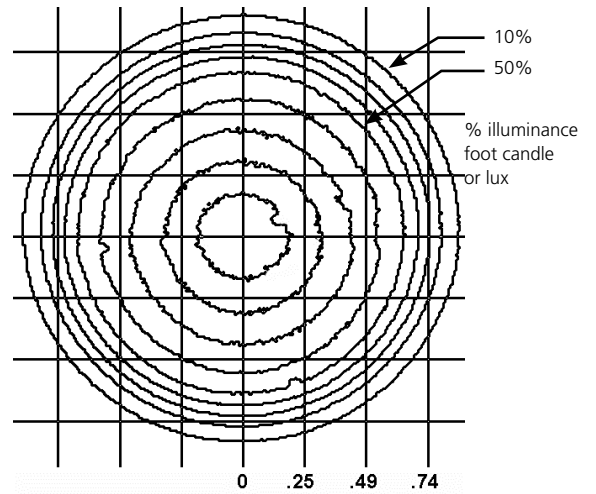

Wide Focus

Array	Focus	Candela	Field Lumens	Beam Lumens	Power Consumption	Efficacy (lpw)
2700K / 90 CRI	Wide	800	957	678	19.5	49.1
3000K / 90 CRI	Wide	774	906	666	19.5	46.5
3000K / 80 CRI	Wide	911	1,161	848	19.5	59.5
4000K / 80 CRI	Wide	1,080	1,272	946	19.5	65.2
5000K / 80 CRI	Wide	1,080	1,273	946	19.7	64.6

Metric conversions: For meters, multiply feet by 0.3048.
For lux, multiply footcandles by 10.76.

Throw Distance (d)	10 ft	15 ft	20 ft	30 ft	30.2 ft
	3.0 m	4.6 m	6.1 m	9.1 m	9.2 m
Field Diameter	20.4 ft	30.5 ft	40.7 ft	61.1 ft	-
	6.2 m	9.3 m	12.4 m	18.6 m	-
Illuminance (fc)	9	4	2	1	1
Illuminance (lux)	98	44	25	10.76	10.76

For field diameter at any distance, multiply distance by 2.035.
For beam diameter at any distance, multiply by 1.628.

Candela Plot

Iso-Illuminance Diagram (Flat Surface Distribution)

All illuminance figures are calculated using the 3000 K 80 CRI variant.