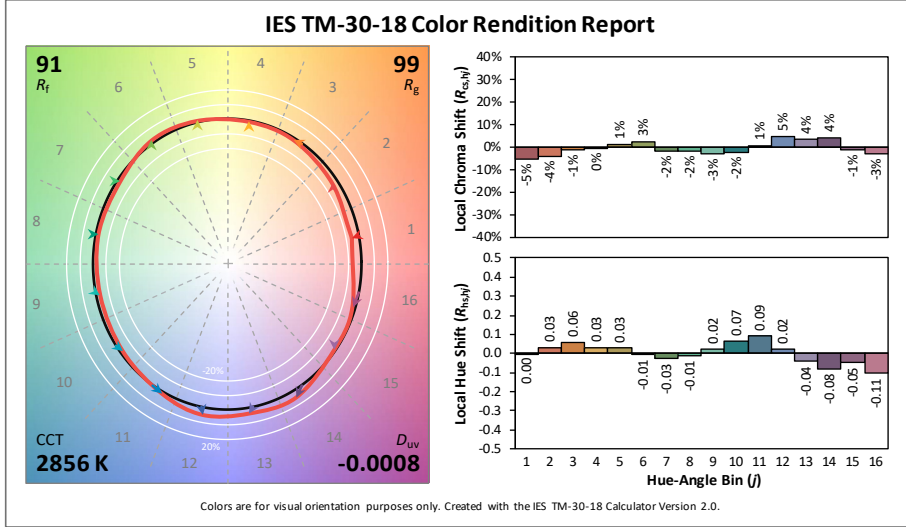

COLOR METRIC INFORMATION

Irideon 2700 K Gallery (>90CRI) TM-30-18

Irideon 3000 K Gallery (>90CRI) TM-30-18

Irideon 3000 K (>80CRI) TM-30-18

COLOR METRIC INFORMATION

Irideon 4000 K Gallery (>80CRI) TM-30-18

Irideon 5000 K Gallery (>80CRI) TM-30-18

PHOTOMETRY INFORMATION

Narrow Focus

Array	Focus	Candela	Field Lumens	Beam Lumens	Power Consumption	Efficacy (lpw)
2700K / 90 CRI	Narrow	14,080	344	194	19.5	17.6
3000K / 90 CRI	Narrow	14,050	311	171	19.5	15.9
3000K / 80 CRI	Narrow	18,150	410	230	19.5	21.0
4000K / 80 CRI	Narrow	19,900	447	251	19.5	22.9
5000K / 80 CRI	Narrow	19,240	436	241	19.7	22.1