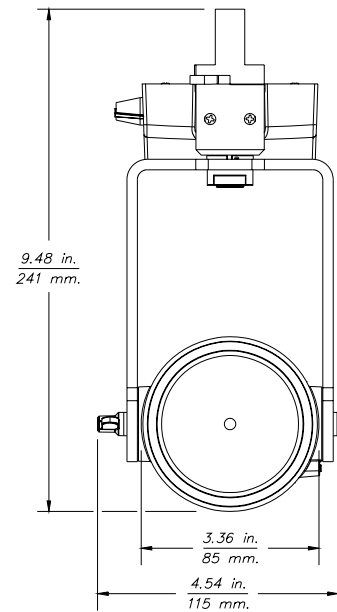

PHYSICAL

WLZ Dimensions

	HEIGHT		WIDTH		DEPTH	
	in	mm	in	mm	in	mm
Track Mount	11.08	281	5.18	132	14.11	358
Portable	13.62	346	5.18	132	11.14	283
Canopy	10.41	264	5.18	132	11.14	283

WLZ Weights

	WEIGHT		SHIPPING WEIGHT	
	lb	kg	lb	kg
Track Mount	3.25	1.47	4.25	1.93
Portable	4.25	1.93	5.25	2.38
Canopy	3.25	1.47	4.25	1.93

IRIDEON WLZ TRACK MOUNT