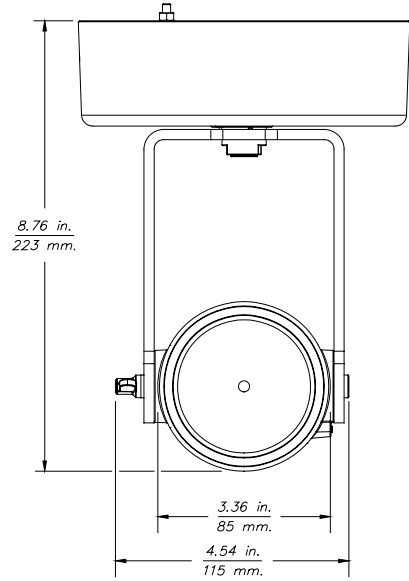

PHYSICAL

IRIDEON WLZ CANOPY

Corporate Headquarters • Middleton, WI USA

Global Offices • London, UK • Rome, IT • Holzkirchen, DE • Paris, FR • Hong Kong • Dubai, UAE • Singapore • New York, NY • Orlando, FL • Los Angeles, CA

Copyright©2020 ETC. All Rights Reserved. All product information and specifications subject to change. Rev G 02/20

Trademark and patent info: etcconnect.com/IP

etcconnect.com