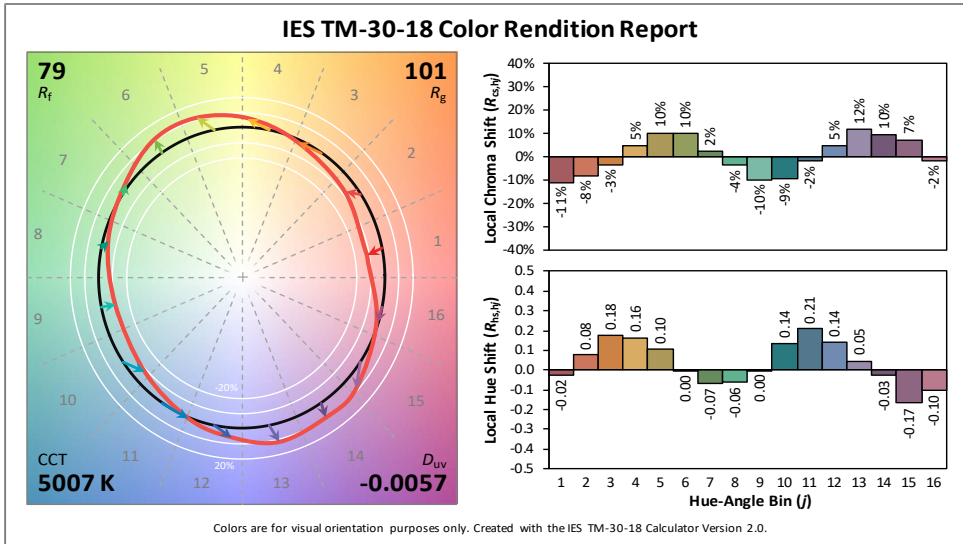

COLOR METRIC INFORMATION

Irideon 2700 K Gallery (>90CRI) TM-30-18

Irideon 3000 K Gallery (>90CRI) TM-30-18

Irideon 3000 K (>80CRI) TM-30-18

COLOR METRIC INFORMATION

Irideon 4000 K Gallery (>80CRI) TM-30-18

Irideon 5000 K Gallery (>80CRI) TM-30-18

PHOTOMETRY INFORMATION

Narrow Focus

Array	Focus	Candela	Field Lumens	Beam Lumens	Power Consumption	Efficacy (lpw)
2700K / 90 CRI	Narrow	14,080	344	194	19.5	17.6
3000K / 90 CRI	Narrow	14,050	311	171	19.5	15.9
3000K / 80 CRI	Narrow	18,150	410	230	19.5	21.0
4000K / 80 CRI	Narrow	19,900	447	251	19.5	22.9
5000K / 80 CRI	Narrow	19,240	436	241	19.7	22.1

For field diameter at any distance, multiply distance by 0.274.
For beam diameter at any distance, multiply by 0.154.

Candela Plot

Iso-Illuminance Diagram (Flat Surface Distribution)

Mid Focus

Array	Focus	Candela	Field Lumens	Beam Lumens	Power Consumption	Efficacy (lpw)
2700K / 90 CRI	Mid	2,320	671	524	19.5	34.4
3000K / 90 CRI	Mid	2,310	649	506	19.5	33.3
3000K / 80 CRI	Mid	2,980	832	644	19.5	42.7
4000K / 80 CRI	Mid	3,270	912	718	19.5	46.8
5000K / 80 CRI	Mid	3,160	912	718	19.7	46.3