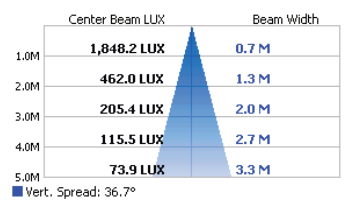

SPECIFICATIONS

Colours	Warm White	Neutral White	Neutral White	Cool White
Colour Temperature	3000K	3500K	4000K	5000K
LED Lumens @ Tj 25 °C	1190	1190	1190	1300
Luminaire Lumens @ 60° Beam	900	900	900	980
Typical CRI	85			
MacAdams Ellipse	3 SDCM/MacAdam Steps			
Beam Option	22°, 36° & 60°			
Performance	70% Lumen Maintenance @ 50,000 Hrs (L70)			
Luminaire Power	16w (700mA @ 23.1V Nominal)			
Connected Load	18.2w			
IP Rating	IP40			
Material & Finish	Heat Sink - Extruded Aluminium Bezel & Body - Cast Aluminium* Custom Colour On Request			
Power Supply	Mains Dimming: LPC-26700-MD DALI Dimming: LPC-LCAI-30700			
Power Factor	≥0.9			
Weight	400g			
Approvals				
Hole Cut Out	70mm Dia			

LIGHT DISTRIBUTION

LIGHT DISTRIBUTION CURVE (CD) 22°

LUX DIAGRAM (LX) 22°

LIGHT DISTRIBUTION CURVE (CD) 36°

LUX DIAGRAM (LX) 36°

LIGHT DISTRIBUTION CURVE (CD) 60°

LUX DIAGRAM (LX) 60°

ORDERING CODES