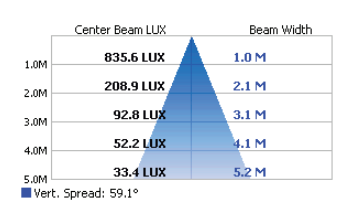

SPECIFICATIONS

Colours	Warm White	Neutral White	Neutral White	Cool White
Colour Temperature	3000K	3500K	4000K	5000K
LED Lumens @ Tj 25 °C	1190	1190	1190	1300
Luminaire Lumens @ 60° Beam	900	900	900	980
Typical CRI	85			
MacAdams Ellipse	3 SDCM/MacAdam Steps			
Beam Option	22°, 36° & 60°			
Performance	70% Lumen Maintenance @ 50,000 Hrs (L70)			
Luminaire Power	16w (700mA @ 23.1V Nominal)			
Connected Load	18.2w			
IP Rating	IP40			
Material & Finish	Heat Sink - Extruded Aluminium Bezel & Body - Cast Aluminium* Custom Colour On Request			
Power Supply	Mains Dimming: LPC-26700-MD DALI Dimming: LPC-LCAI-30700			
Power Factor	≥0.9			
Weight	400g			
Approvals				
Hole Cut Out	70mm Dia			

LIGHT DISTRIBUTION

LIGHT DISTRIBUTION CURVE (CD) 22°

LUX DIAGRAM (LX) 22°

LIGHT DISTRIBUTION CURVE (CD) 36°

LUX DIAGRAM (LX) 36°

LIGHT DISTRIBUTION CURVE (CD) 60°

LUX DIAGRAM (LX) 60°

ORDERING CODES