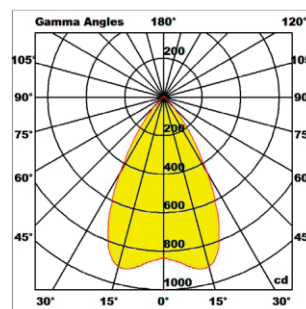

SPECIFICATIONS

Colours	Warm White	Neutral White	Neutral White	Cool White
Colour Temperature	3000K	3500K	4000K	5000K
LED Lumens @ Tj 25 °C	1190	1190	1190	1300
Luminaire Lumens @ 60° Beam	900	900	900	980
Typical CRI	85			
MacAdams Ellipse	3 SDCM/MacAdam Steps			
Beam Option	22°, 36° & 60°			
Performance	70% Lumen Maintenance @ 50,000 Hrs (L70)			
Luminaire Power	16w (700mA @ 23.1V Nominal)			
Connected Load	18.2w			
IP Rating	IP40			
Material & Finish	Heat Sink - Extruded Aluminium Bezel & Body - Cast Aluminium* Custom Colour On Request			
Power Supply	Mains Dimming: LPC-26700-MD DALI Dimming: LPC-LCAI-30700			
Power Factor	≥0.9			
Weight	400g			
Approvals				
Hole Cut Out	70mm Dia			

LIGHT DISTRIBUTION

LIGHT DISTRIBUTION CURVE (CD) 22°

LUX DIAGRAM (LX) 22°

LIGHT DISTRIBUTION CURVE (CD) 36°

LUX DIAGRAM (LX) 36°

LIGHT DISTRIBUTION CURVE (CD) 60°

LUX DIAGRAM (LX) 60°

ORDERING CODES