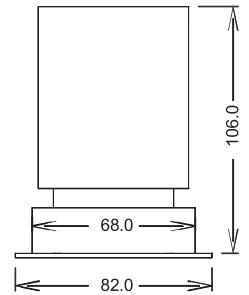

SPECIFICATIONS

Colours	Warm White	Neutral White	Neutral White	Cool White
Colour Temperature	3000K	3500K	4000K	5000K
LED Lumens @ Tj 25 °C	1190	1190	1190	1300
Luminaire Lumens @ 60° Beam	900	900	900	980
Typical CRI	85			
MacAdams Ellipse	3 SDCM/MacAdam Steps			
Beam Option	22°, 36° & 60°			
Performance	70% Lumen Maintenance @ 50,000 Hrs (L70)			
Luminaire Power	16w (700mA @ 23.1V Nominal)			
Connected Load	18.2w			
IP Rating	IP40			
Material & Finish	Heat Sink - Extruded Aluminium Bezel & Body - Cast Aluminium* Custom Colour On Request			
Power Supply	Mains Dimming: LPC-26700-MD DALI Dimming: LPC-LCAI-30700			
Power Factor	≥0.9			
Weight	400g			
Approvals				
Hole Cut Out	70mm Dia			

LIGHT DISTRIBUTION

LIGHT DISTRIBUTION CURVE (CD) 22°

LUX DIAGRAM (LX) 22°

LIGHT DISTRIBUTION CURVE (CD) 36°

LUX DIAGRAM (LX) 36°

LIGHT DISTRIBUTION CURVE (CD) 60°

LUX DIAGRAM (LX) 60°

ORDERING CODES