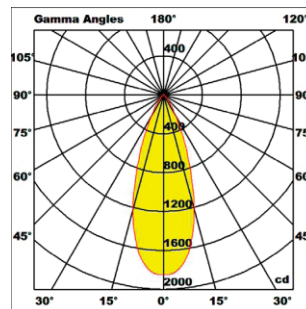

SPECIFICATIONS

Colours	Warm White	Neutral White	Neutral White	Cool White
Colour Temperature	3000K	3500K	4000K	5000K
LED Lumens @ Tj 25 °C	1190	1190	1190	1300
Luminaire Lumens @ 60° Beam	900	900	900	980
Typical CRI	85			
MacAdams Ellipse	3 SDCM/MacAdam Steps			
Beam Option	22°, 36° & 60°			
Performance	70% Lumen Maintenance @ 50,000 Hrs (L70)			
Luminaire Power	16w (700mA @ 23.1V Nominal)			
Connected Load	18.2w			
IP Rating	IP40			
Material & Finish	Heat Sink - Extruded Aluminium Bezel & Body - Cast Aluminium* Custom Colour On Request			
Power Supply	Mains Dimming: LPC-26700-MD DALI Dimming: LPC-LCAI-30700			
Power Factor	≥0.9			
Weight	400g			
Approvals				
Hole Cut Out	70mm Dia			

LIGHT DISTRIBUTION

LIGHT DISTRIBUTION CURVE (CD) 22°

LUX DIAGRAM (LX) 22°

LIGHT DISTRIBUTION CURVE (CD) 36°

LUX DIAGRAM (LX) 36°

LIGHT DISTRIBUTION CURVE (CD) 60°

LUX DIAGRAM (LX) 60°

ORDERING CODES