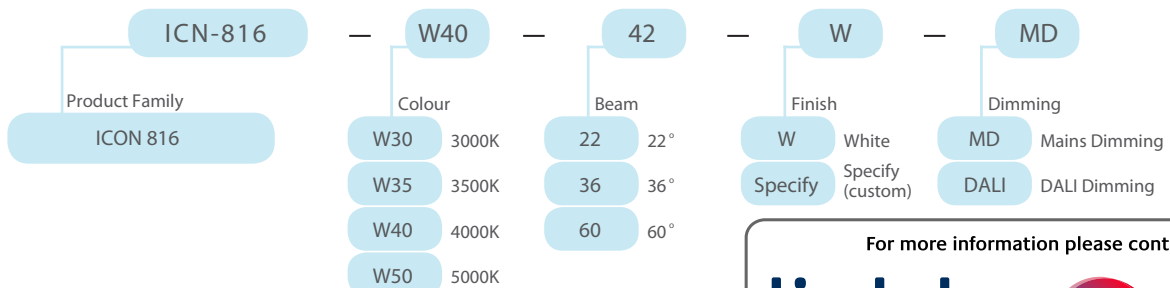

SPECIFICATIONS

Colours	Warm White	Neutral White	Neutral White	Cool White
Colour Temperature	3000K	3500K	4000K	5000K
LED Lumens @ Tj 25 °C	1190	1190	1190	1300
Luminaire Lumens @ 60° Beam	900	900	900	980
Typical CRI	85			
MacAdams Ellipse	3 SDCM/MacAdam Steps			
Beam Option	22°, 36° & 60°			
Performance	70% Lumen Maintenance @ 50,000 Hrs (L70)			
Luminaire Power	16w (700mA @ 23.1V Nominal)			
Connected Load	18.2w			
IP Rating	IP40			
Material & Finish	Heat Sink - Extruded Aluminium Bezel & Body - Cast Aluminium* Custom Colour On Request			
Power Supply	Mains Dimming: LPC-26700-MD DALI Dimming: LPC-LCAI-30700			
Power Factor	≥0.9			
Weight	400g			
Approvals				
Hole Cut Out	70mm Dia			

LIGHT DISTRIBUTION

LIGHT DISTRIBUTION CURVE (CD) 22°

LUX DIAGRAM (LX) 22°

LIGHT DISTRIBUTION CURVE (CD) 36°

LUX DIAGRAM (LX) 36°

LIGHT DISTRIBUTION CURVE (CD) 60°

LUX DIAGRAM (LX) 60°

ORDERING CODES