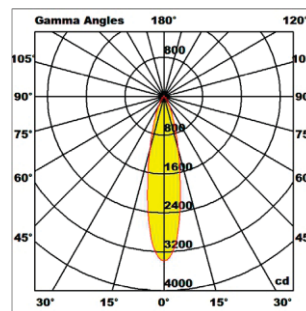

Highest output of its type available, still Australian made with a range of attachments.

Excellent for general lighting purposes in commercial or residential projects. Adjustable head provides 28 degree tilt allowing smooth wall washing.

SPECIFICATIONS

Colours	Warm White	Neutral White	Neutral White	Cool White
Colour Temperature	3000K	3500K	4000K	5000K
LED Lumens @ Tj 25 °C	1190	1190	1190	1300
Luminaire Lumens @ 60° Beam	900	900	900	980
Typical CRI	85			
MacAdams Ellipse	3 SDCM/MacAdam Steps			
Beam Option	22°, 36° & 60°			
Performance	70% Lumen Maintenance @ 50,000 Hrs (L70)			
Luminaire Power	16w (700mA @ 23.1V Nominal)			
Connected Load	18.2w			
IP Rating	IP40			
Material & Finish	Heat Sink - Extruded Aluminium Bezel & Body - Cast Aluminium* Custom Colour On Request			
Power Supply	Mains Dimming: LPC-26700-MD DALI Dimming: LPC-LCAI-30700			
Power Factor	≥0.9			
Weight	400g			
Approvals				
Hole Cut Out	70mm Dia			

LIGHT DISTRIBUTION

LIGHT DISTRIBUTION CURVE (CD) 22°

LUX DIAGRAM (LX) 22°

LIGHT DISTRIBUTION CURVE (CD) 36°

LUX DIAGRAM (LX) 36°

LIGHT DISTRIBUTION CURVE (CD) 60°

LUX DIAGRAM (LX) 60°

ORDERING CODES