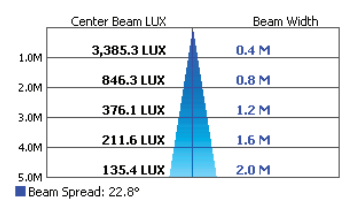

SPECIFICATIONS

Colours	Warm White	Neutral White	Neutral White	Cool White
Colour Temperature	3000K	3500K	4000K	5000K
LED Lumens @ Tj 25 °C	1190	1190	1190	1300
Luminaire Lumens @ 60° Beam	900	900	900	980
Typical CRI	85			
MacAdams Ellipse	3 SDCM/MacAdam Steps			
Beam Option	22°, 36° & 60°			
Performance	70% Lumen Maintenance @ 50,000 Hrs (L70)			
Luminaire Power	16w (700mA @ 23.1V Nominal)			
Connected Load	18.2w			
IP Rating	IP40			
Material & Finish	Heat Sink - Extruded Aluminium Bezel & Body - Cast Aluminium* Custom Colour On Request			
Power Supply	Mains Dimming: LPC-26700-MD DALI Dimming: LPC-LCAI-30700			
Power Factor	≥0.9			
Weight	400g			
Approvals				
Hole Cut Out	70mm Dia			

LIGHT DISTRIBUTION

LIGHT DISTRIBUTION CURVE (CD) 22°

LUX DIAGRAM (LX) 22°

LIGHT DISTRIBUTION CURVE (CD) 36°

LUX DIAGRAM (LX) 36°

LIGHT DISTRIBUTION CURVE (CD) 60°

LUX DIAGRAM (LX) 60°

ORDERING CODES