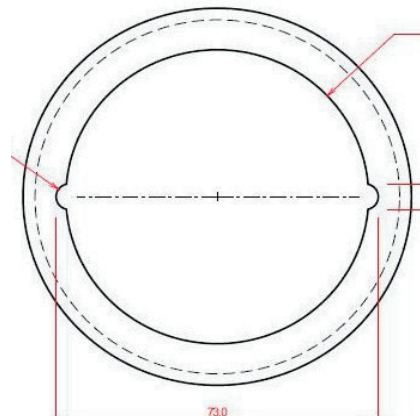

Copyright © 2010 Digilin Australia ABN: 44078278449 Ver 2.0 27-08-2012

ICON SERIES

SURFACE MOUNTING AND LOW GLARE ACCESSORIES

Spec Sheet

Surface mounted adjustable version part number 'Icon SMA'

Large Glare Ring; 30mm deep x 82mm wide
Part Number 'Icon LGR'

Small Glare Ring; 30mm deep x 82mm wide
Part Number 'Icon SGR'

Surface mounted non adjustable version part number 'Icon SM'

Large and small glare ring 82mm diameter

For more information please contact

lightmoves (03) 9701 2500
info@lightmoves.com.au