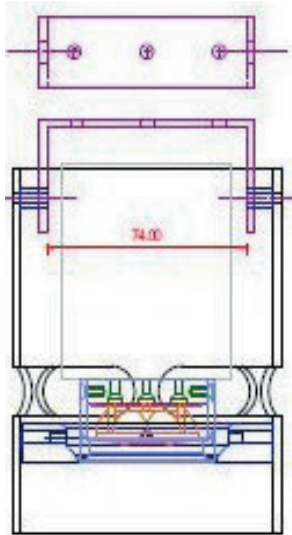

Copyright © 2010 Digilin Australia ABN: 44078278449 Ver 2.0 27-08-2012

ICON SERIES

SURFACE MOUNTING AND LOW GLARE ACCESSORIES

Spec Sheet

Surface mounted adjustable version part number 'Icon SMA'

Large Glare Ring; 30mm deep x 82mm wide
Part Number 'Icon LGR'

Small Glare Ring; 30mm deep x 82mm wide
Part Number 'Icon SGR'

Surface mounted non adjustable version part number 'Icon SM'

Large and small glare ring 82mm diameter

For more information please contact

lightmoves (03) 9701 2500
info@lightmoves.com.au