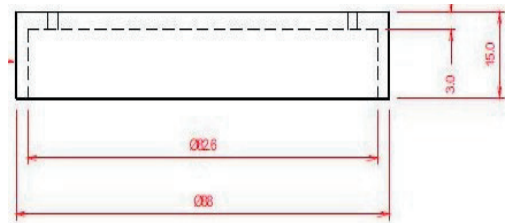

Copyright © 2010 Digilin Australia ABN: 44078278449 Ver 2.0 27-08-2012

ICON SERIES

SURFACE MOUNTING AND LOW GLARE ACCESSORIES

Spec Sheet

Surface mounted adjustable version part number 'Icon SMA'

Large Glare Ring; 30mm deep x 82mm wide
Part Number 'Icon LGR'

Small Glare Ring; 30mm deep x 82mm wide
Part Number 'Icon SGR'

Surface mounted non adjustable version part number 'Icon SM'

Large and small glare ring 82mm diameter

For more information please contact

lightmoves (03) 9701 2500
info@lightmoves.com.au