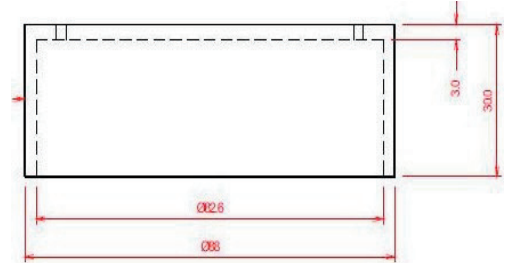

Copyright © 2010 Digilin Australia ABN: 44078278449 Ver 2.0 27-08-2012

ICON SERIES

SURFACE MOUNTING AND LOW GLARE ACCESSORIES

Spec Sheet

Surface mounted adjustable version part number 'Icon SMA'

Large Glare Ring; 30mm deep x 82mm wide
Part Number 'Icon LGR'

Small Glare Ring; 30mm deep x 82mm wide
Part Number 'Icon SGR'

Surface mounted non adjustable version part number 'Icon SM'

Large and small glare ring 82mm diameter

For more information please contact

lightmoves (03) 9701 2500
info@lightmoves.com.au