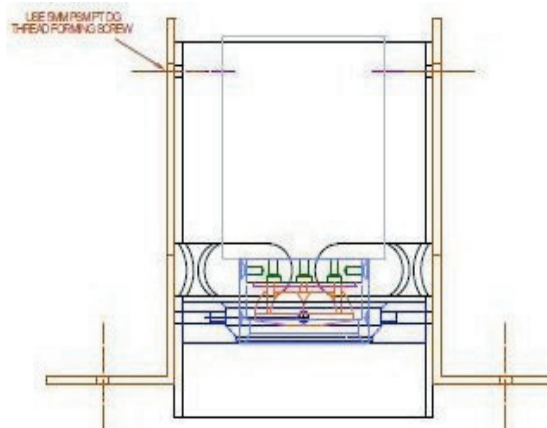

Copyright © 2010 Digilin Australia ABN: 44078278449 Ver 2.0 27-08-2012

ICON SERIES

SURFACE MOUNTING AND LOW GLARE ACCESSORIES

Spec Sheet

Surface mounted adjustable version part number 'Icon SMA'

Large Glare Ring; 30mm deep x 82mm wide
Part Number 'Icon LGR'

Small Glare Ring; 30mm deep x 82mm wide
Part Number 'Icon SGR'

Surface mounted non adjustable version part number 'Icon SM'

Large and small glare ring 82mm diameter

For more information please contact

lightmoves (03) 9701 2500
info@lightmoves.com.au